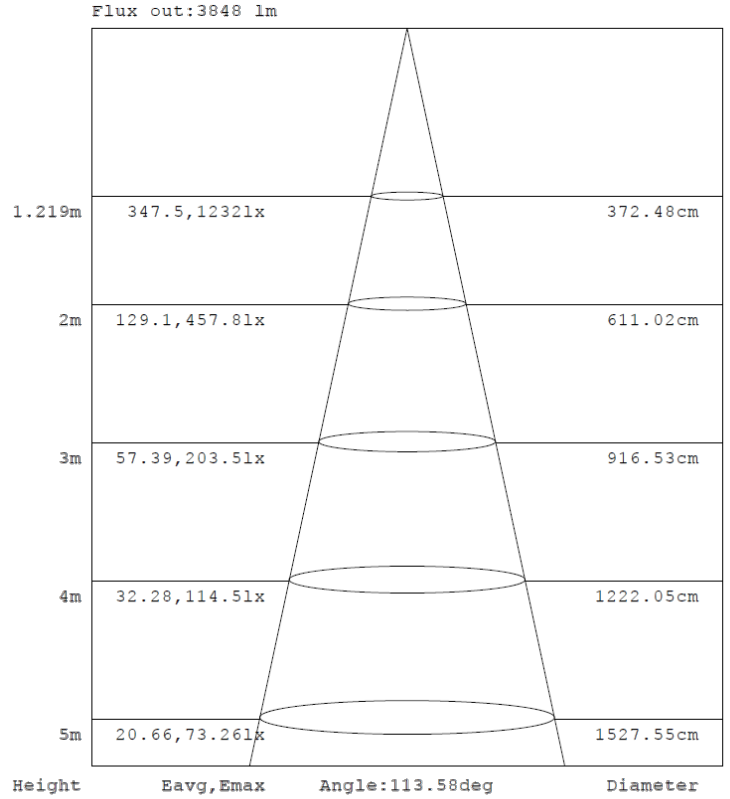

2x2 15W

Flux out:1471 lm

Note: The Curves indicate the illuminated area and the average illumination when the luminaire is at different distance.

2x2 19W

Flux out:1866 lm

Note: The Curves indicate the illuminated area and the average illumination when the luminaire is at different distance.

PHOTOMETRIC DATA

2x2 24W

Note: The Curves indicate the illuminated area and the average illumination when the luminaire is at different distance.

2x2 29W

Note: The Curves indicate the illuminated area and the average illumination when the luminaire is at different distance.

PHOTOMETRIC DATA

2x4 29W

Flux out: 2911 lm

Note: The Curves indicate the illuminated area and the average illumination when the luminaire is at different distance.

2x4 34W

Flux out: 3288 lm

Note: The Curves indicate the illuminated area and the average illumination when the luminaire is at different distance.

2x4 39W

Note: The Curves indicate the illuminated area and the average illumination when the luminaire is at different distance.

2x4 49W

Note: The Curves indicate the illuminated area and the average illumination when the luminaire is at different distance.