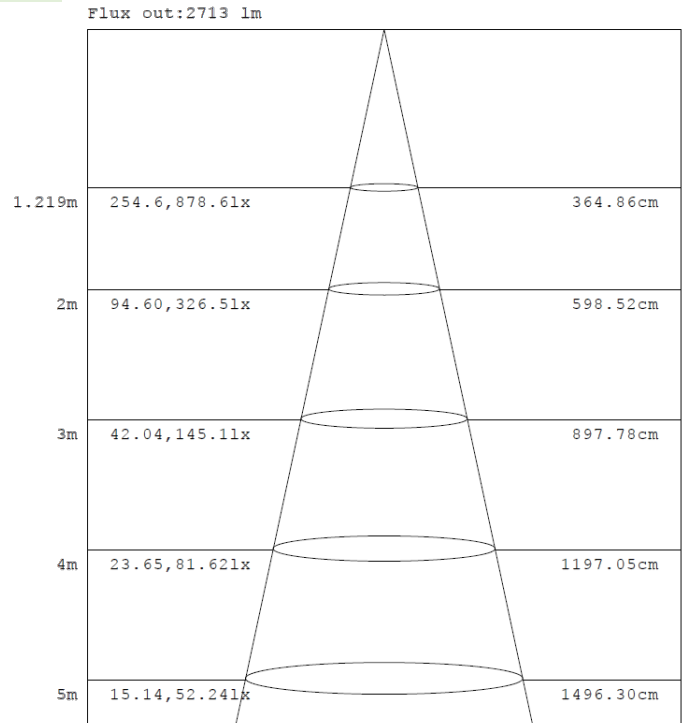

1x4 24W

Flux out:2225 lm

Note: The Curves indicate the illuminated area and the average illumination when the luminaire is at different distance.

1x4 29W

Flux out:2673 lm

Note: The Curves indicate the illuminated area and the average illumination when the luminaire is at different distance.

2x2 15W

Flux out:1471 lm

Note: The Curves indicate the illuminated area and the average illumination when the luminaire is at different distance.

2x2 19W

Flux out:1866 lm

Note: The Curves indicate the illuminated area and the average illumination when the luminaire is at different distance.

PHOTOMETRIC DATA

2x2 24W

Note: The Curves indicate the illuminated area and the average illumination when the luminaire is at different distance.

2x2 29W

Note: The Curves indicate the illuminated area and the average illumination when the luminaire is at different distance.

PHOTOMETRIC DATA

2x4 29W

Flux out: 2911 lm

Note: The Curves indicate the illuminated area and the average illumination when the luminaire is at different distance.

2x4 34W

Flux out: 3288 lm

Note: The Curves indicate the illuminated area and the average illumination when the luminaire is at different distance.