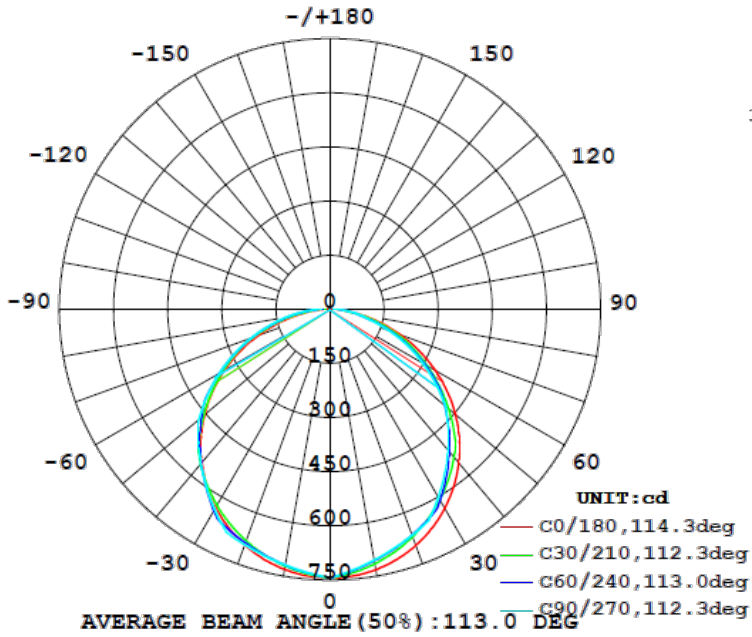

1x4 15W

Flux out: 1546 lm

Note: The Curves indicate the illuminated area and the average illumination when the luminaire is at different distance.

1x4 19W

Flux out: 1884 lm

Note: The Curves indicate the illuminated area and the average illumination when the luminaire is at different distance.

1x4 24W

Flux out:2225 lm

Note: The Curves indicate the illuminated area and the average illumination when the luminaire is at different distance.

1x4 29W

Flux out:2673 lm

Note: The Curves indicate the illuminated area and the average illumination when the luminaire is at different distance.

PHOTOMETRIC DATA

2x2 24W

Note: The Curves indicate the illuminated area and the average illumination when the luminaire is at different distance.

2x2 29W

Note: The Curves indicate the illuminated area and the average illumination when the luminaire is at different distance.

PHOTOMETRIC DATA

2x4 29W

Flux out: 2911 lm

Note: The Curves indicate the illuminated area and the average illumination when the luminaire is at different distance.

2x4 34W

Flux out: 3288 lm

Note: The Curves indicate the illuminated area and the average illumination when the luminaire is at different distance.