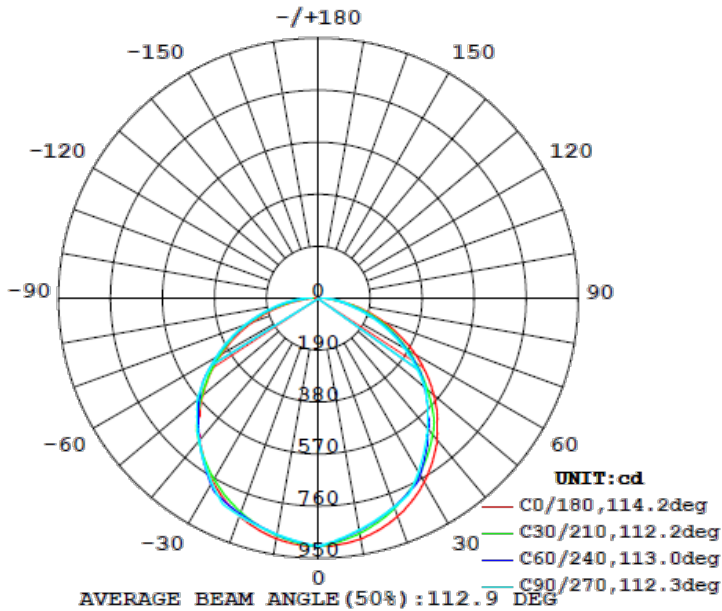

1x4 15W

Flux out: 1546 lm

Note: The Curves indicate the illuminated area and the average illumination when the luminaire is at different distance.

1x4 19W

Flux out: 1884 lm

Note: The Curves indicate the illuminated area and the average illumination when the luminaire is at different distance.

1x4 24W

Flux out:2225 lm

Note: The Curves indicate the illuminated area and the average illumination when the luminaire is at different distance.

1x4 29W

Flux out:2673 lm

Note: The Curves indicate the illuminated area and the average illumination when the luminaire is at different distance.

PHOTOMETRIC DATA

2x2 24W

Note: The Curves indicate the illuminated area and the average illumination when the luminaire is at different distance.

2x2 29W

Note: The Curves indicate the illuminated area and the average illumination when the luminaire is at different distance.

PHOTOMETRIC DATA

2x4 29W

Flux out: 2911 lm

Note: The Curves indicate the illuminated area and the average illumination when the luminaire is at different distance.

2x4 34W

Flux out: 3288 lm

Note: The Curves indicate the illuminated area and the average illumination when the luminaire is at different distance.