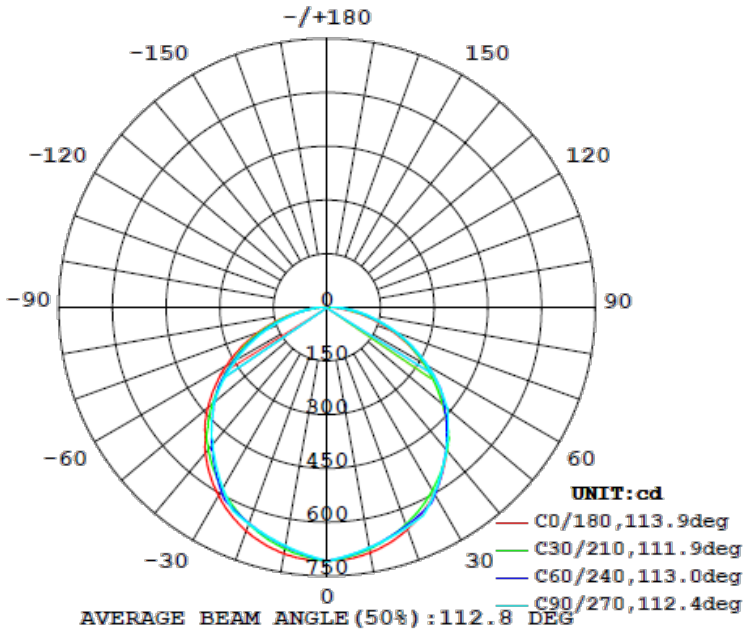

1x4 15W

Flux out: 1546 lm

Note: The Curves indicate the illuminated area and the average illumination when the luminaire is at different distance.

1x4 19W

Flux out: 1884 lm

Note: The Curves indicate the illuminated area and the average illumination when the luminaire is at different distance.

1x4 24W

Flux out:2225 lm

Note: The Curves indicate the illuminated area and the average illumination when the luminaire is at different distance.

1x4 29W

Flux out:2673 lm

Note: The Curves indicate the illuminated area and the average illumination when the luminaire is at different distance.

2x2 15W

Flux out:1471 lm

Note: The Curves indicate the illuminated area and the average illumination when the luminaire is at different distance.

2x2 19W

Flux out:1866 lm

Note: The Curves indicate the illuminated area and the average illumination when the luminaire is at different distance.

PHOTOMETRIC DATA

2x2 24W

Note: The Curves indicate the illuminated area and the average illumination when the luminaire is at different distance.

2x2 29W

Note: The Curves indicate the illuminated area and the average illumination when the luminaire is at different distance.