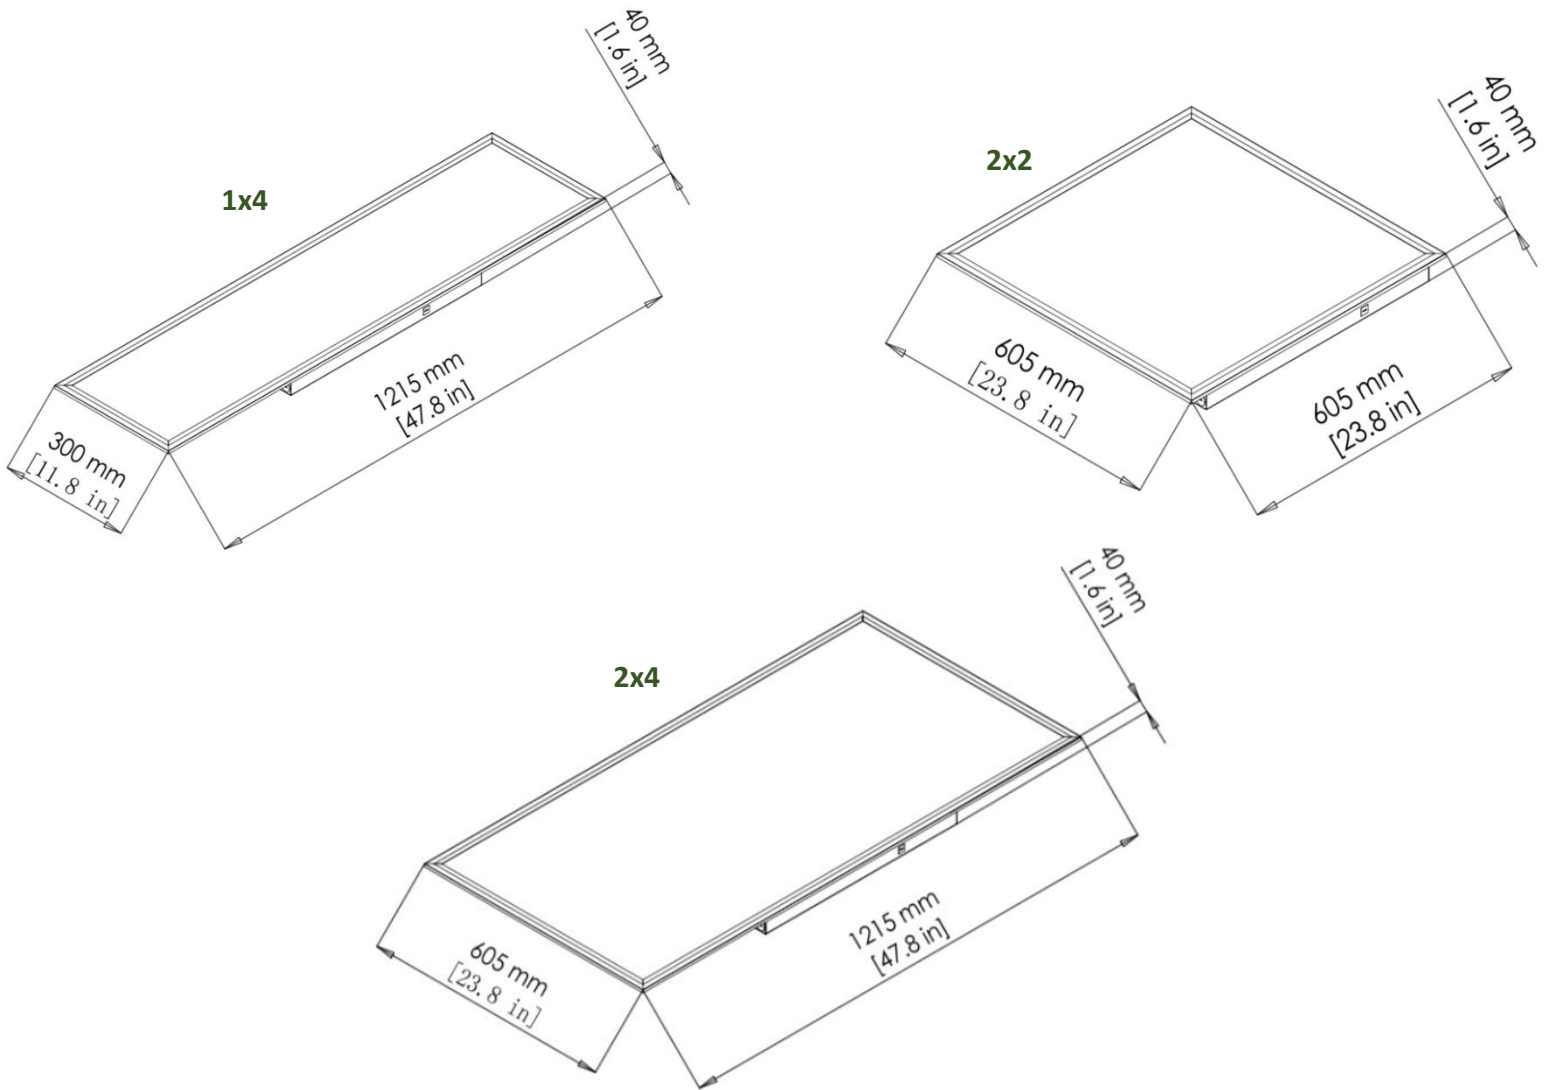

Series	Size	1x4 Wattage	2x2 Wattage	2x4 Wattage
LOC-BLPL	14 = 1x4 22 = 2x2 24 = 2x4	15W 19W 24W 29W	15W 19W 24W 29W	29W 34W 39W 49W
Color Temperature	Type	Optional		
3500K 4000K 5000K	HL = High Lumen	EM = emergency backup MS = motion sensor		

MEASUREMENTS

MODEL	QUANTITY	WEIGHT	UPC CODE
LOC-14BLPL-MWMCCT-HL	1	5.4 lbs	00815586028924
LOC-22BLPL-MWMCCT-HL	1	5.05 lbs	00815586028931
LOC-24BLPL-MWMCCT-HL	1	10.3 lbs	00815586028948
LOC-22BLPL-MWMCCT-HL-EM	1		
LOC-24BLPL-MWMCCT-HL-EM	1