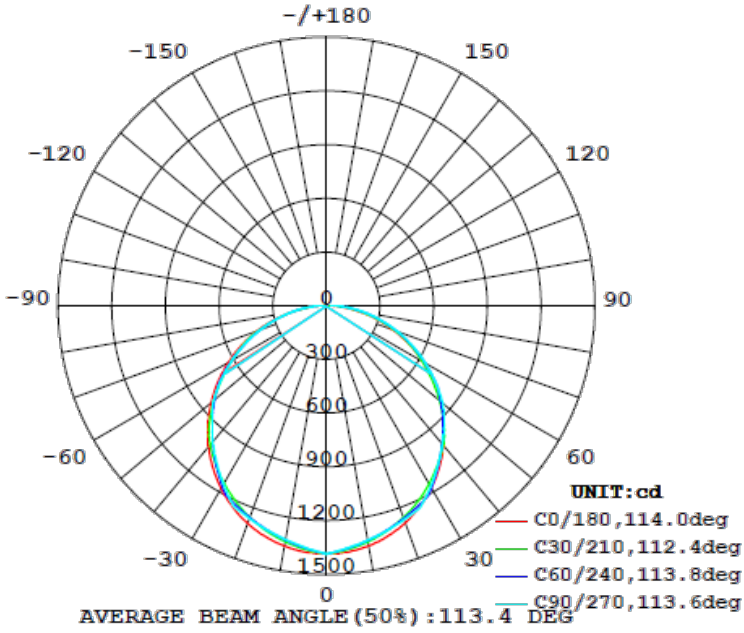

1x4 24W

Flux out:2225 lm

Note: The Curves indicate the illuminated area and the average illumination when the luminaire is at different distance.

1x4 29W

Flux out:2673 lm

Note: The Curves indicate the illuminated area and the average illumination when the luminaire is at different distance.

2x2 15W

Flux out:1471 lm

Note: The Curves indicate the illuminated area and the average illumination when the luminaire is at different distance.

2x2 19W

Flux out:1866 lm

Note: The Curves indicate the illuminated area and the average illumination when the luminaire is at different distance.

PHOTOMETRIC DATA

2x2 24W

Note: The Curves indicate the illuminated area and the average illumination when the luminaire is at different distance.

2x2 29W

Note: The Curves indicate the illuminated area and the average illumination when the luminaire is at different distance.

PHOTOMETRIC DATA

2x4 29W

Flux out: 2911 lm

Note: The Curves indicate the illuminated area and the average illumination when the luminaire is at different distance.

2x4 34W

Flux out: 3288 lm

Note: The Curves indicate the illuminated area and the average illumination when the luminaire is at different distance.