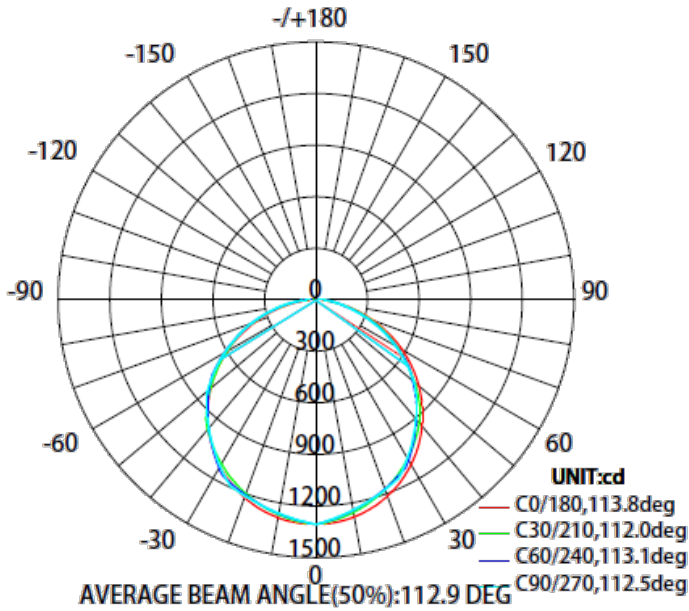

1x4 24W

Flux out:2225 lm

Note: The Curves indicate the illuminated area and the average illumination when the luminaire is at different distance.

1x4 29W

Flux out:2673 lm

Note: The Curves indicate the illuminated area and the average illumination when the luminaire is at different distance.

2x2 15W

Flux out:1471 lm

Note: The Curves indicate the illuminated area and the average illumination when the luminaire is at different distance.

2x2 19W

Flux out:1866 lm

Note: The Curves indicate the illuminated area and the average illumination when the luminaire is at different distance.

PHOTOMETRIC DATA

2x2 24W

Note: The Curves indicate the illuminated area and the average illumination when the luminaire is at different distance.

2x2 29W

Note: The Curves indicate the illuminated area and the average illumination when the luminaire is at different distance.

PHOTOMETRIC DATA

2x4 29W

Flux out: 2911 lm

Note: The Curves indicate the illuminated area and the average illumination when the luminaire is at different distance.

2x4 34W

Flux out: 3288 lm

Note: The Curves indicate the illuminated area and the average illumination when the luminaire is at different distance.