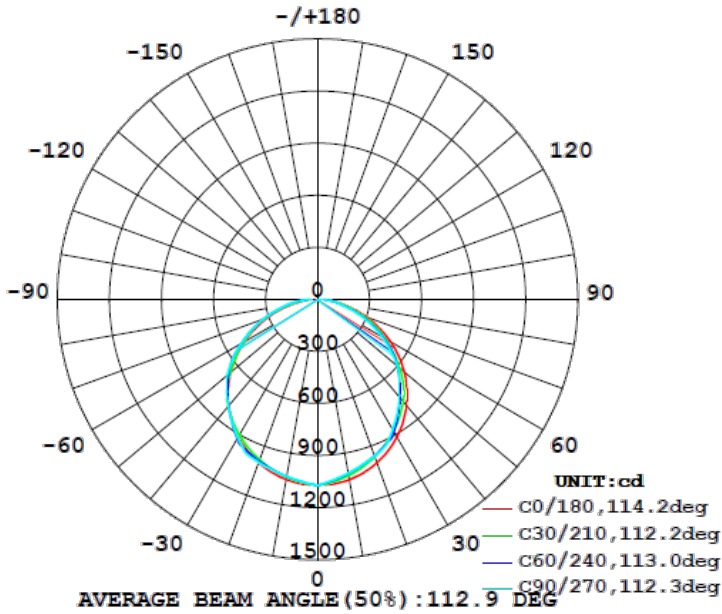

1x4 15W

Flux out: 1546 lm

Note: The Curves indicate the illuminated area and the average illumination when the luminaire is at different distance.

1x4 19W

Flux out: 1884 lm

Note: The Curves indicate the illuminated area and the average illumination when the luminaire is at different distance.

1x4 24W

Flux out:2225 lm

Note: The Curves indicate the illuminated area and the average illumination when the luminaire is at different distance.

1x4 29W

Flux out:2673 lm

Note: The Curves indicate the illuminated area and the average illumination when the luminaire is at different distance.

PHOTOMETRIC DATA

2x2 24W

Note: The Curves indicate the illuminated area and the average illumination when the luminaire is at different distance.

2x2 29W

Note: The Curves indicate the illuminated area and the average illumination when the luminaire is at different distance.

PHOTOMETRIC DATA

2x4 29W

Flux out: 2911 lm

Note: The Curves indicate the illuminated area and the average illumination when the luminaire is at different distance.

2x4 34W

Flux out: 3288 lm

Note: The Curves indicate the illuminated area and the average illumination when the luminaire is at different distance.