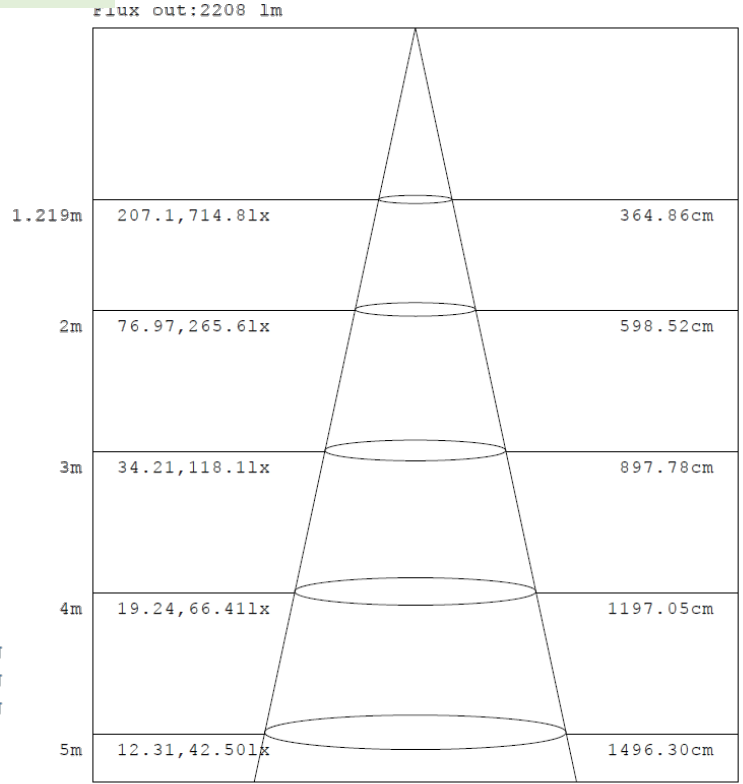

1x4 24W

Flux out:2225 lm

Note: The Curves indicate the illuminated area and the average illumination when the luminaire is at different distance.

1x4 29W

Flux out:2673 lm

Note: The Curves indicate the illuminated area and the average illumination when the luminaire is at different distance.

2x2 15W

Flux out:1471 lm

Note: The Curves indicate the illuminated area and the average illumination when the luminaire is at different distance.

2x2 19W

Flux out:1866 lm

Note: The Curves indicate the illuminated area and the average illumination when the luminaire is at different distance.

PHOTOMETRIC DATA

2x2 24W

Note: The Curves indicate the illuminated area and the average illumination when the luminaire is at different distance.

2x2 29W

Note: The Curves indicate the illuminated area and the average illumination when the luminaire is at different distance.

PHOTOMETRIC DATA

2x4 29W

Flux out: 2911 lm

Note: The Curves indicate the illuminated area and the average illumination when the luminaire is at different distance.

2x4 34W

Flux out: 3288 lm

Note: The Curves indicate the illuminated area and the average illumination when the luminaire is at different distance.