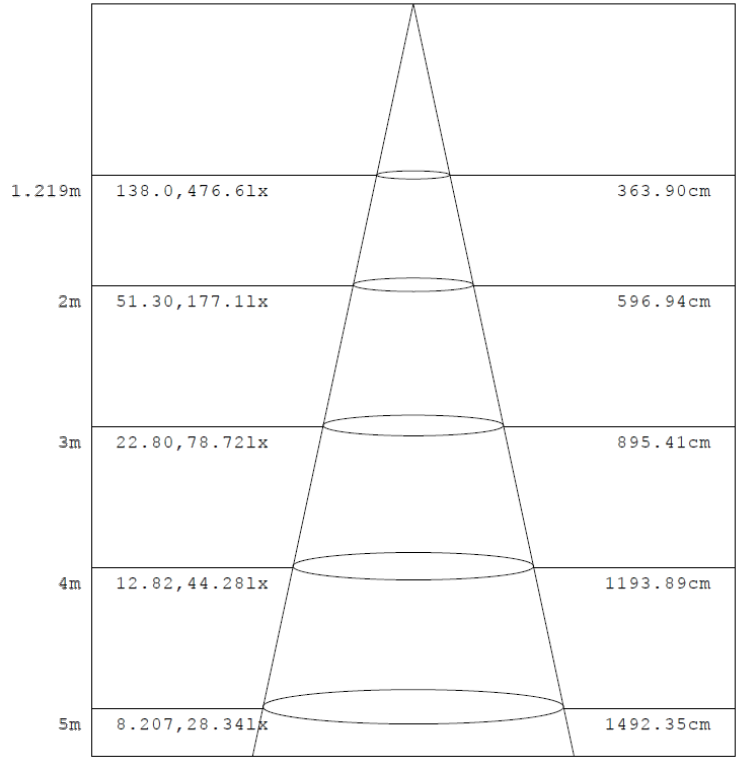

1x4 15W

Flux out: 1546 lm

Note: The Curves indicate the illuminated area and the average illumination when the luminaire is at different distance.

1x4 19W

Flux out: 1884 lm

Note: The Curves indicate the illuminated area and the average illumination when the luminaire is at different distance.

1x4 24W

Flux out:2225 lm

Note: The Curves indicate the illuminated area and the average illumination when the luminaire is at different distance.

1x4 29W

Flux out:2673 lm

Note: The Curves indicate the illuminated area and the average illumination when the luminaire is at different distance.

2x2 15W

Flux out:1471 lm

Note: The Curves indicate the illuminated area and the average illumination when the luminaire is at different distance.

2x2 19W

Flux out:1866 lm

Note: The Curves indicate the illuminated area and the average illumination when the luminaire is at different distance.

PHOTOMETRIC DATA

2x2 24W

Note: The Curves indicate the illuminated area and the average illumination when the luminaire is at different distance.

2x2 29W

Note: The Curves indicate the illuminated area and the average illumination when the luminaire is at different distance.