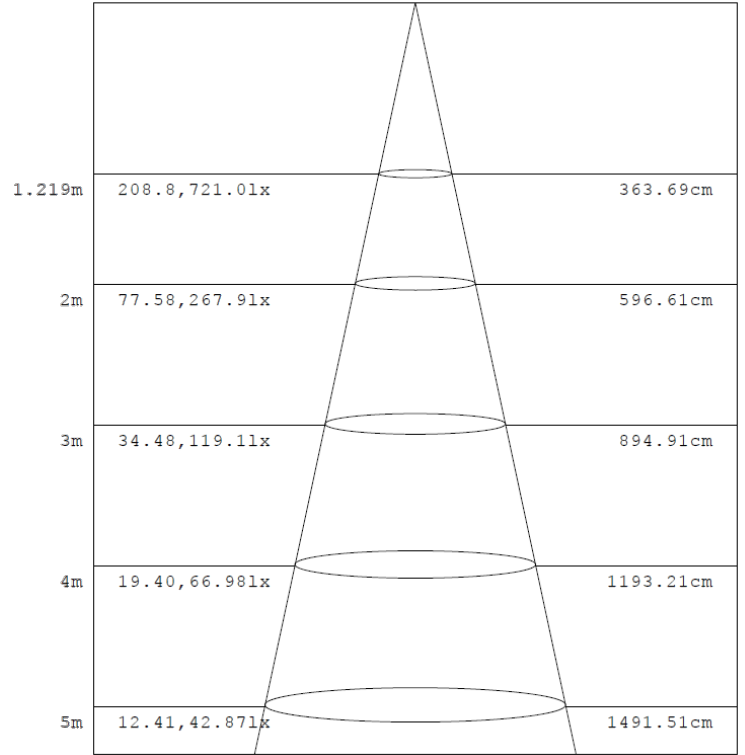

1x4 15W

Flux out: 1546 lm

Note: The Curves indicate the illuminated area and the average illumination when the luminaire is at different distance.

1x4 19W

Flux out: 1884 lm

Note: The Curves indicate the illuminated area and the average illumination when the luminaire is at different distance.

1x4 24W

Flux out:2225 lm

Note: The Curves indicate the illuminated area and the average illumination when the luminaire is at different distance.

1x4 29W

Flux out:2673 lm

Note: The Curves indicate the illuminated area and the average illumination when the luminaire is at different distance.

2x2 15W

Flux out:1471 lm

Note: The Curves indicate the illuminated area and the average illumination when the luminaire is at different distance.

2x2 19W

Flux out:1866 lm

Note: The Curves indicate the illuminated area and the average illumination when the luminaire is at different distance.

PHOTOMETRIC DATA

2x2 24W

Note: The Curves indicate the illuminated area and the average illumination when the luminaire is at different distance.

2x2 29W

Note: The Curves indicate the illuminated area and the average illumination when the luminaire is at different distance.