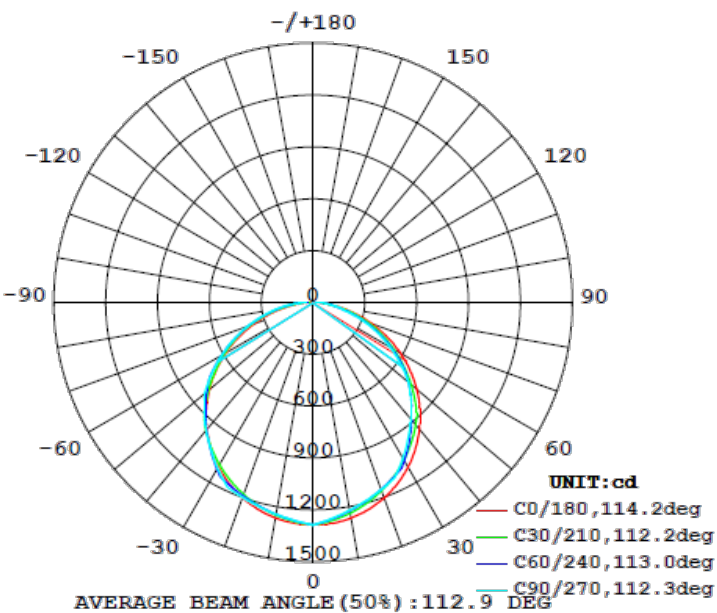

1x4 15W

Flux out: 1546 lm

Note: The Curves indicate the illuminated area and the average illumination when the luminaire is at different distance.

1x4 19W

Flux out: 1884 lm

Note: The Curves indicate the illuminated area and the average illumination when the luminaire is at different distance.

1x4 24W

Flux out:2225 lm

Note: The Curves indicate the illuminated area and the average illumination when the luminaire is at different distance.

1x4 29W

Flux out:2673 lm

Note: The Curves indicate the illuminated area and the average illumination when the luminaire is at different distance.

2x2 15W

Flux out:1471 lm

Note: The Curves indicate the illuminated area and the average illumination when the luminaire is at different distance.

2x2 19W

Flux out:1866 lm

Note: The Curves indicate the illuminated area and the average illumination when the luminaire is at different distance.

PHOTOMETRIC DATA

2x2 24W

Note: The Curves indicate the illuminated area and the average illumination when the luminaire is at different distance.

2x2 29W

Note: The Curves indicate the illuminated area and the average illumination when the luminaire is at different distance.