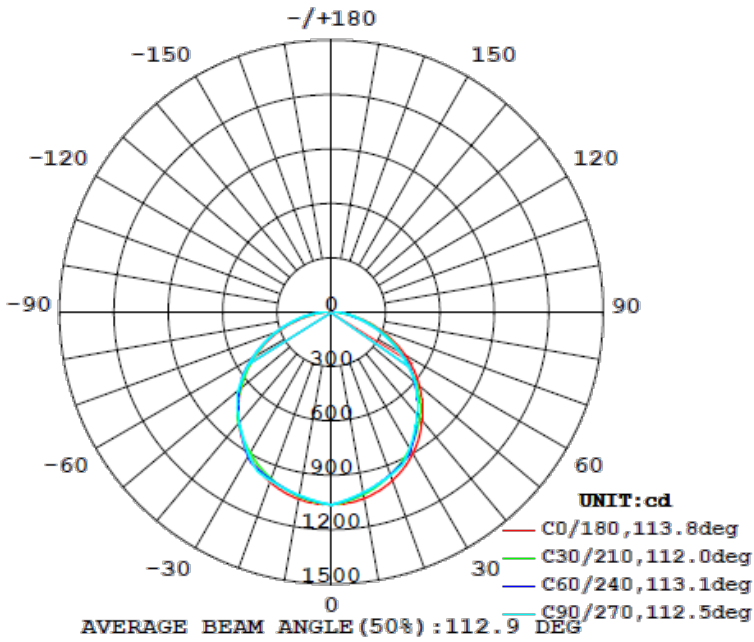

1x4 24W

Flux out:2225 lm

Note: The Curves indicate the illuminated area and the average illumination when the luminaire is at different distance.

1x4 29W

Flux out:2673 lm

Note: The Curves indicate the illuminated area and the average illumination when the luminaire is at different distance.

2x2 15W

Flux out:1471 lm

Note: The Curves indicate the illuminated area and the average illumination when the luminaire is at different distance.

2x2 19W

Flux out:1866 lm

Note: The Curves indicate the illuminated area and the average illumination when the luminaire is at different distance.

PHOTOMETRIC DATA

2x2 24W

Note: The Curves indicate the illuminated area and the average illumination when the luminaire is at different distance.

2x2 29W

Note: The Curves indicate the illuminated area and the average illumination when the luminaire is at different distance.

PHOTOMETRIC DATA

2x4 29W

Flux out: 2911 lm

Note: The Curves indicate the illuminated area and the average illumination when the luminaire is at different distance.

2x4 34W

Flux out: 3288 lm

Note: The Curves indicate the illuminated area and the average illumination when the luminaire is at different distance.