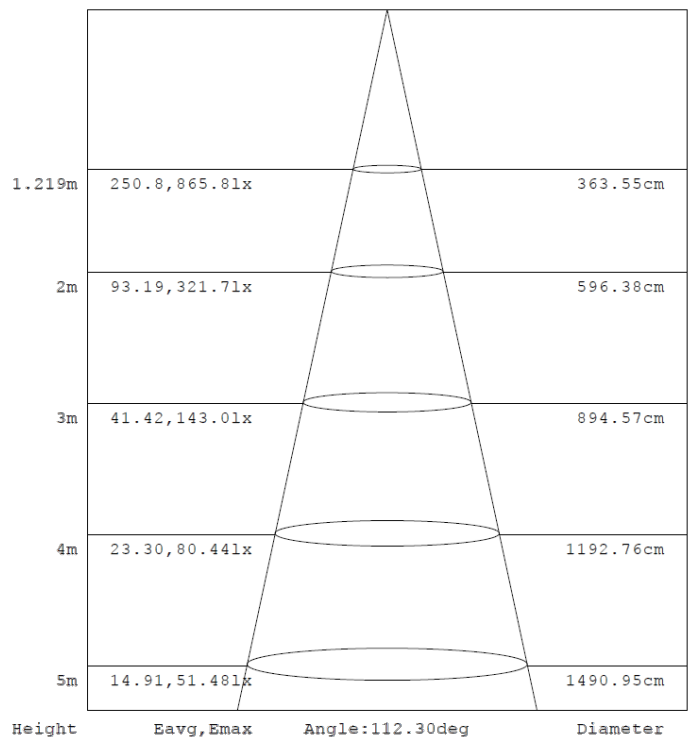

1x4 15W

Flux out: 1546 lm

Note: The Curves indicate the illuminated area and the average illumination when the luminaire is at different distance.

1x4 19W

Flux out: 1884 lm

Note: The Curves indicate the illuminated area and the average illumination when the luminaire is at different distance.

1x4 24W

Flux out:2225 lm

Note: The Curves indicate the illuminated area and the average illumination when the luminaire is at different distance.

1x4 29W

Flux out:2673 lm

Note: The Curves indicate the illuminated area and the average illumination when the luminaire is at different distance.

2x2 15W

Flux out:1471 lm

Note: The Curves indicate the illuminated area and the average illumination when the luminaire is at different distance.

2x2 19W

Flux out:1866 lm

Note: The Curves indicate the illuminated area and the average illumination when the luminaire is at different distance.

PHOTOMETRIC DATA

2x2 24W

Note: The Curves indicate the illuminated area and the average illumination when the luminaire is at different distance.

2x2 29W

Note: The Curves indicate the illuminated area and the average illumination when the luminaire is at different distance.