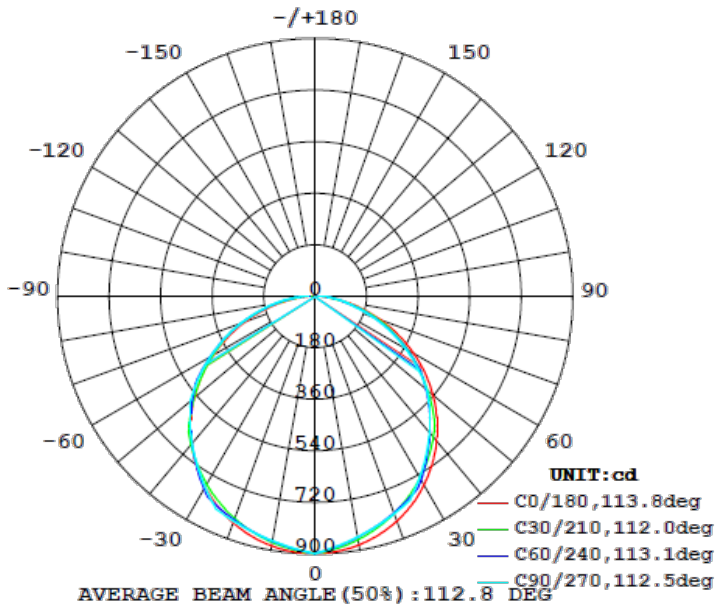

1x4 24W

Flux out:2225 lm

Note: The Curves indicate the illuminated area and the average illumination when the luminaire is at different distance.

1x4 29W

Flux out:2673 lm

Note: The Curves indicate the illuminated area and the average illumination when the luminaire is at different distance.

2x2 15W

Flux out:1471 lm

Note: The Curves indicate the illuminated area and the average illumination when the luminaire is at different distance.

2x2 19W

Flux out:1866 lm

Note: The Curves indicate the illuminated area and the average illumination when the luminaire is at different distance.

PHOTOMETRIC DATA

2x2 24W

Note: The Curves indicate the illuminated area and the average illumination when the luminaire is at different distance.

2x2 29W

Note: The Curves indicate the illuminated area and the average illumination when the luminaire is at different distance.

PHOTOMETRIC DATA

2x4 29W

Flux out: 2911 lm

Note: The Curves indicate the illuminated area and the average illumination when the luminaire is at different distance.

2x4 34W

Flux out: 3288 lm

Note: The Curves indicate the illuminated area and the average illumination when the luminaire is at different distance.