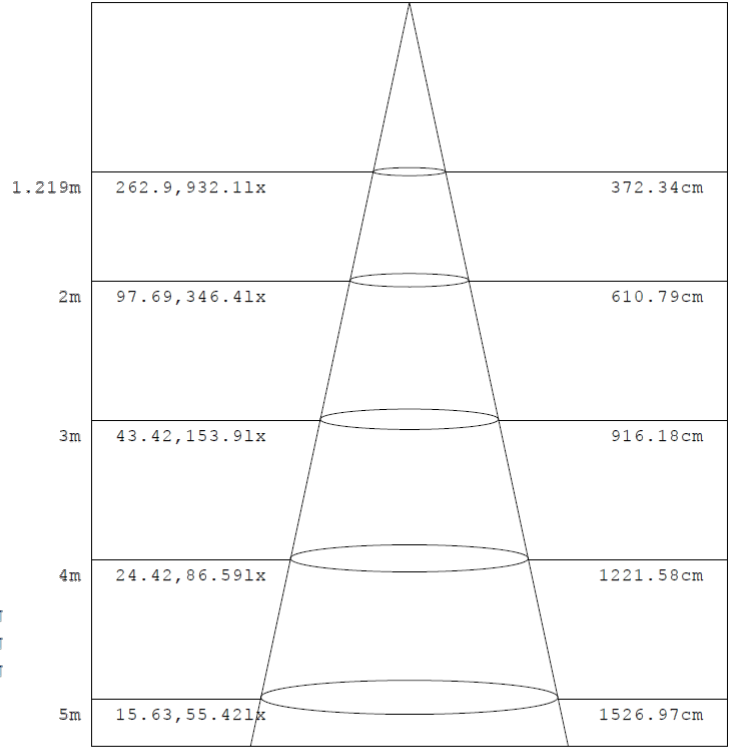

2x2 15W

Flux out:1471 lm

Note: The Curves indicate the illuminated area and the average illumination when the luminaire is at different distance.

2x2 19W

Flux out:1866 lm

Note: The Curves indicate the illuminated area and the average illumination when the luminaire is at different distance.

PHOTOMETRIC DATA

2x2 24W

Note: The Curves indicate the illuminated area and the average illumination when the luminaire is at different distance.

2x2 29W

Note: The Curves indicate the illuminated area and the average illumination when the luminaire is at different distance.

PHOTOMETRIC DATA

2x4 29W

Flux out: 2911 lm

Note: The Curves indicate the illuminated area and the average illumination when the luminaire is at different distance.

2x4 34W

Flux out: 3288 lm

Note: The Curves indicate the illuminated area and the average illumination when the luminaire is at different distance.

2x4 39W

Note: The Curves indicate the illuminated area and the average illumination when the luminaire is at different distance.

2x4 49W

Note: The Curves indicate the illuminated area and the average illumination when the luminaire is at different distance.