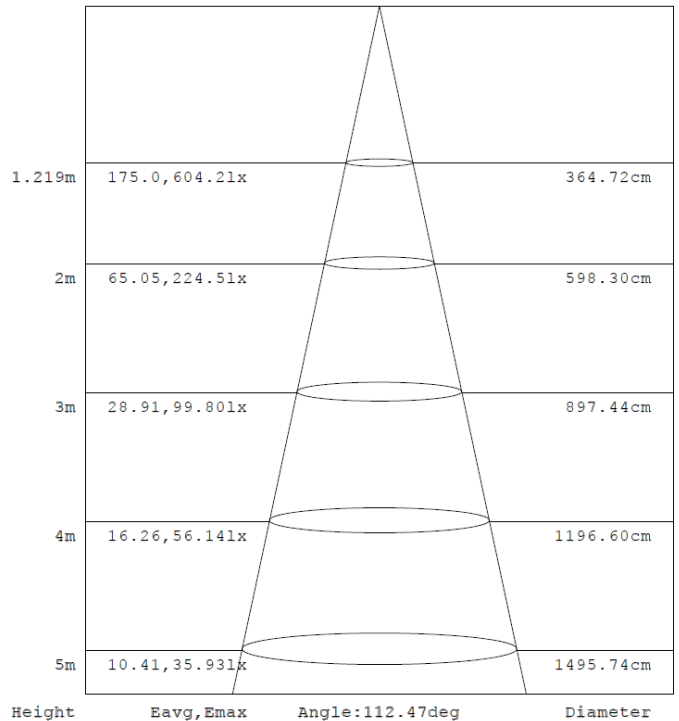

1x4 24W

Flux out:2225 lm

Note: The Curves indicate the illuminated area and the average illumination when the luminaire is at different distance.

1x4 29W

Flux out:2673 lm

Note: The Curves indicate the illuminated area and the average illumination when the luminaire is at different distance.

2x2 15W

Flux out:1471 lm

Note: The Curves indicate the illuminated area and the average illumination when the luminaire is at different distance.

2x2 19W

Flux out:1866 lm

Note: The Curves indicate the illuminated area and the average illumination when the luminaire is at different distance.

PHOTOMETRIC DATA

2x2 24W

Note: The Curves indicate the illuminated area and the average illumination when the luminaire is at different distance.

2x2 29W

Note: The Curves indicate the illuminated area and the average illumination when the luminaire is at different distance.

PHOTOMETRIC DATA

2x4 29W

Flux out: 2911 lm

Note: The Curves indicate the illuminated area and the average illumination when the luminaire is at different distance.

2x4 34W

Flux out: 3288 lm

Note: The Curves indicate the illuminated area and the average illumination when the luminaire is at different distance.