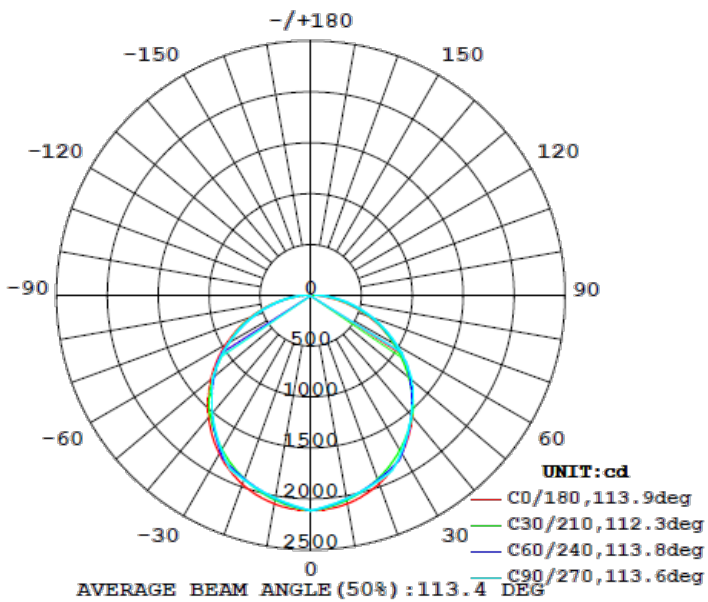

2x2 15W

Flux out:1471 lm

Note: The Curves indicate the illuminated area and the average illumination when the luminaire is at different distance.

2x2 19W

Flux out:1866 lm

Note: The Curves indicate the illuminated area and the average illumination when the luminaire is at different distance.

PHOTOMETRIC DATA

2x2 24W

Note: The Curves indicate the illuminated area and the average illumination when the luminaire is at different distance.

2x2 29W

Note: The Curves indicate the illuminated area and the average illumination when the luminaire is at different distance.

PHOTOMETRIC DATA

2x4 29W

Flux out: 2911 lm

Note: The Curves indicate the illuminated area and the average illumination when the luminaire is at different distance.

2x4 34W

Flux out: 3288 lm

Note: The Curves indicate the illuminated area and the average illumination when the luminaire is at different distance.

2x4 39W

Note: The Curves indicate the illuminated area and the average illumination when the luminaire is at different distance.

2x4 49W

Note: The Curves indicate the illuminated area and the average illumination when the luminaire is at different distance.