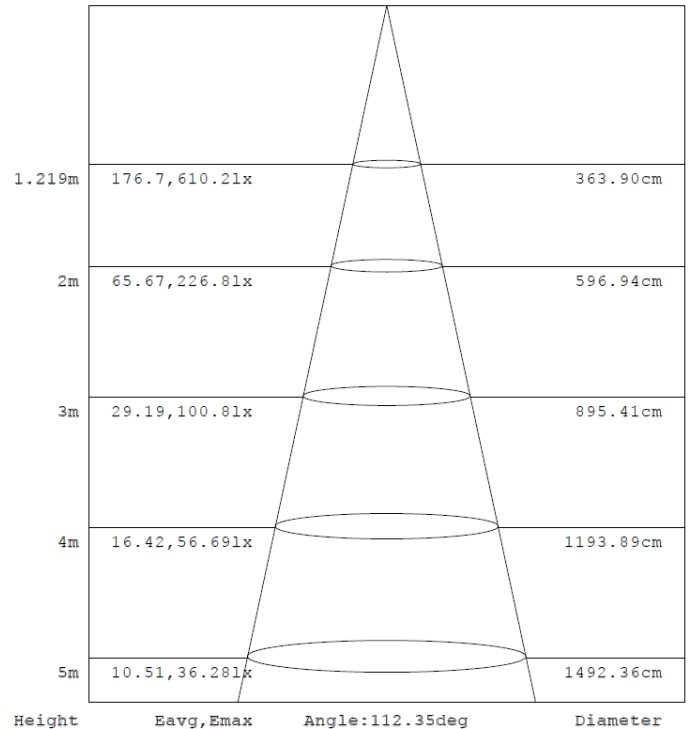

1x4 15W

Flux out: 1546 lm

Note: The Curves indicate the illuminated area and the average illumination when the luminaire is at different distance.

1x4 19W

Flux out: 1884 lm

Note: The Curves indicate the illuminated area and the average illumination when the luminaire is at different distance.

1x4 24W

Flux out:2225 lm

Note: The Curves indicate the illuminated area and the average illumination when the luminaire is at different distance.

1x4 29W

Flux out:2673 lm

Note: The Curves indicate the illuminated area and the average illumination when the luminaire is at different distance.

2x2 15W

Flux out:1471 lm

Note: The Curves indicate the illuminated area and the average illumination when the luminaire is at different distance.

2x2 19W

Flux out:1866 lm

Note: The Curves indicate the illuminated area and the average illumination when the luminaire is at different distance.

PHOTOMETRIC DATA

2x2 24W

Note: The Curves indicate the illuminated area and the average illumination when the luminaire is at different distance.

2x2 29W

Note: The Curves indicate the illuminated area and the average illumination when the luminaire is at different distance.