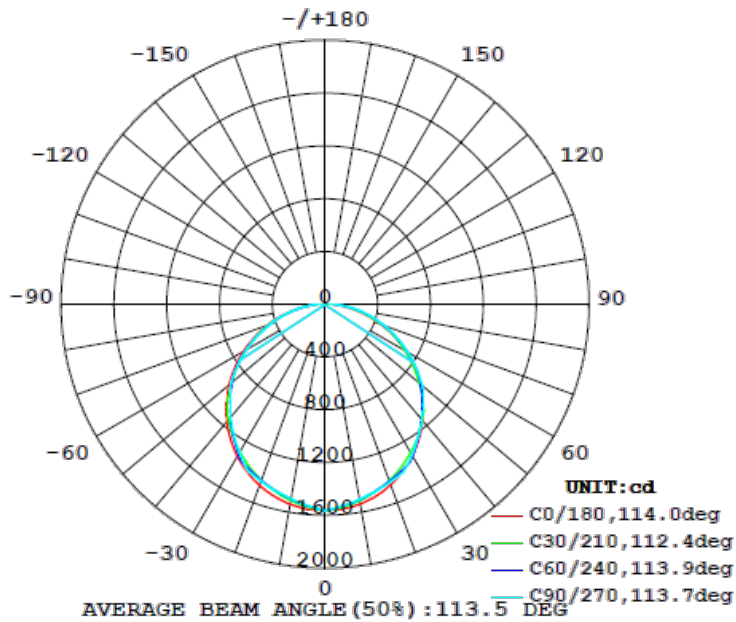

2x2 15W

Flux out:1471 lm

Note: The Curves indicate the illuminated area and the average illumination when the luminaire is at different distance.

2x2 19W

Flux out:1866 lm

Note: The Curves indicate the illuminated area and the average illumination when the luminaire is at different distance.

PHOTOMETRIC DATA

2x2 24W

Note: The Curves indicate the illuminated area and the average illumination when the luminaire is at different distance.

2x2 29W

Note: The Curves indicate the illuminated area and the average illumination when the luminaire is at different distance.

PHOTOMETRIC DATA

2x4 29W

Flux out: 2911 lm

Note: The Curves indicate the illuminated area and the average illumination when the luminaire is at different distance.

2x4 34W

Flux out: 3288 lm

Note: The Curves indicate the illuminated area and the average illumination when the luminaire is at different distance.

2x4 39W

Note: The Curves indicate the illuminated area and the average illumination when the luminaire is at different distance.

2x4 49W

Note: The Curves indicate the illuminated area and the average illumination when the luminaire is at different distance.