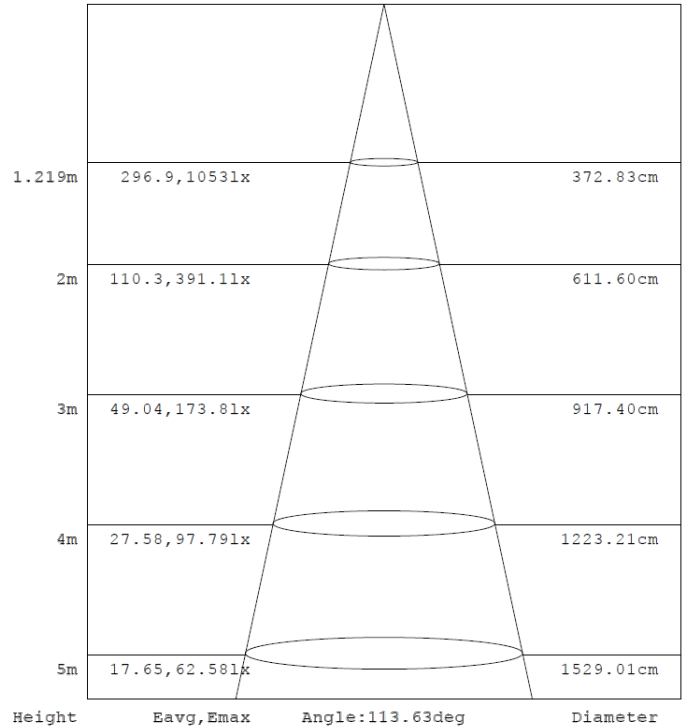

2x2 15W

Flux out:1471 lm

Note: The Curves indicate the illuminated area and the average illumination when the luminaire is at different distance.

2x2 19W

Flux out:1866 lm

Note: The Curves indicate the illuminated area and the average illumination when the luminaire is at different distance.

PHOTOMETRIC DATA

2x2 24W

Note: The Curves indicate the illuminated area and the average illumination when the luminaire is at different distance.

2x2 29W

Note: The Curves indicate the illuminated area and the average illumination when the luminaire is at different distance.

PHOTOMETRIC DATA

2x4 29W

Flux out: 2911 lm

Note: The Curves indicate the illuminated area and the average illumination when the luminaire is at different distance.

2x4 34W

Flux out: 3288 lm

Note: The Curves indicate the illuminated area and the average illumination when the luminaire is at different distance.

2x4 39W

Note: The Curves indicate the illuminated area and the average illumination when the luminaire is at different distance.

2x4 49W

Note: The Curves indicate the illuminated area and the average illumination when the luminaire is at different distance.