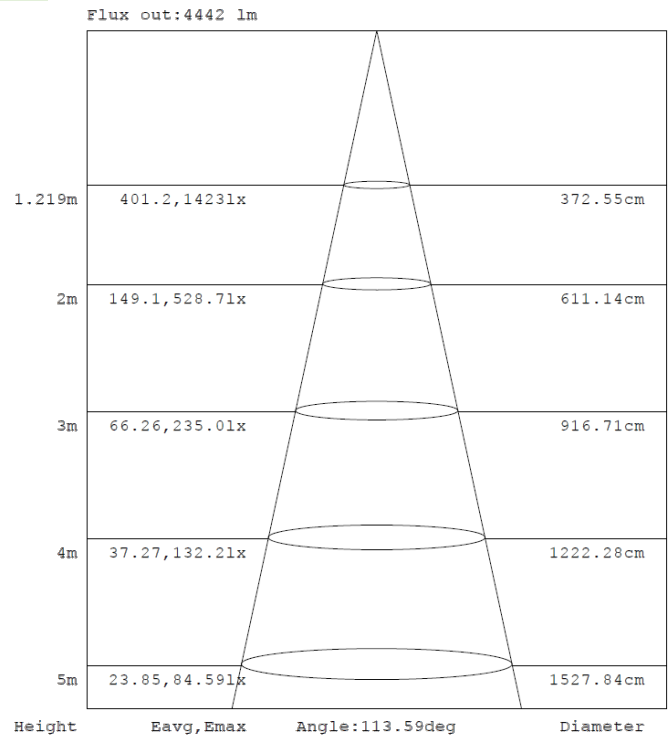

2x2 15W

Flux out:1471 lm

Note: The Curves indicate the illuminated area and the average illumination when the luminaire is at different distance.

2x2 19W

Flux out:1866 lm

Note: The Curves indicate the illuminated area and the average illumination when the luminaire is at different distance.

PHOTOMETRIC DATA

2x2 24W

Note: The Curves indicate the illuminated area and the average illumination when the luminaire is at different distance.

2x2 29W

Note: The Curves indicate the illuminated area and the average illumination when the luminaire is at different distance.

PHOTOMETRIC DATA

2x4 29W

Flux out: 2911 lm

Note: The Curves indicate the illuminated area and the average illumination when the luminaire is at different distance.

2x4 34W

Flux out: 3288 lm

Note: The Curves indicate the illuminated area and the average illumination when the luminaire is at different distance.

2x4 39W

Note: The Curves indicate the illuminated area and the average illumination when the luminaire is at different distance.

2x4 49W

Note: The Curves indicate the illuminated area and the average illumination when the luminaire is at different distance.