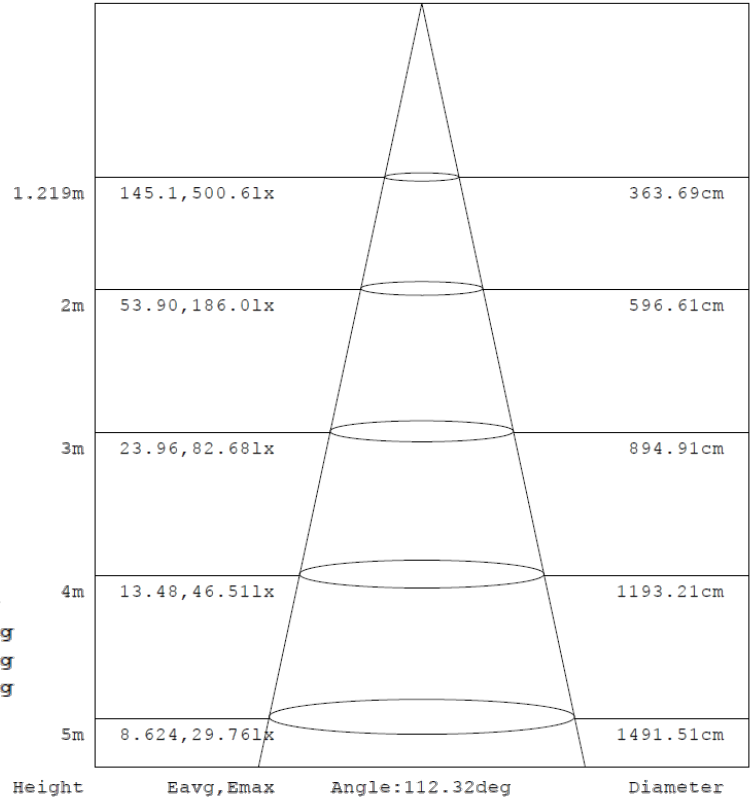

1x4 15W

Flux out: 1546 lm

Note: The Curves indicate the illuminated area and the average illumination when the luminaire is at different distance.

1x4 19W

Flux out: 1884 lm

Note: The Curves indicate the illuminated area and the average illumination when the luminaire is at different distance.

1x4 24W

Flux out:2225 lm

Note: The Curves indicate the illuminated area and the average illumination when the luminaire is at different distance.

1x4 29W

Flux out:2673 lm

Note: The Curves indicate the illuminated area and the average illumination when the luminaire is at different distance.

PHOTOMETRIC DATA

2x2 24W

Note: The Curves indicate the illuminated area and the average illumination when the luminaire is at different distance.

2x2 29W

Note: The Curves indicate the illuminated area and the average illumination when the luminaire is at different distance.

PHOTOMETRIC DATA

2x4 29W

Flux out: 2911 lm

Note: The Curves indicate the illuminated area and the average illumination when the luminaire is at different distance.

2x4 34W

Flux out: 3288 lm

Note: The Curves indicate the illuminated area and the average illumination when the luminaire is at different distance.