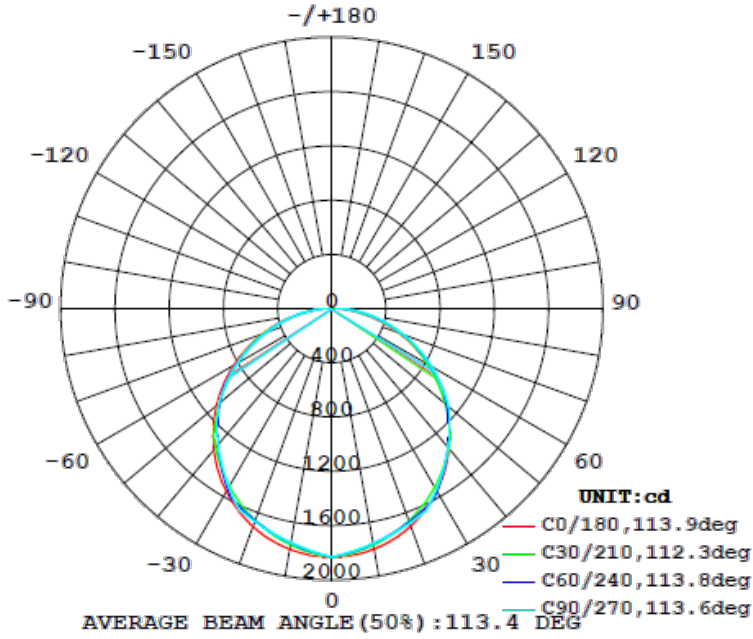

2x2 15W

Flux out:1471 lm

Note: The Curves indicate the illuminated area and the average illumination when the luminaire is at different distance.

2x2 19W

Flux out:1866 lm

Note: The Curves indicate the illuminated area and the average illumination when the luminaire is at different distance.

PHOTOMETRIC DATA

2x2 24W

Note: The Curves indicate the illuminated area and the average illumination when the luminaire is at different distance.

2x2 29W

Note: The Curves indicate the illuminated area and the average illumination when the luminaire is at different distance.

PHOTOMETRIC DATA

2x4 29W

Flux out: 2911 lm

Note: The Curves indicate the illuminated area and the average illumination when the luminaire is at different distance.

2x4 34W

Flux out: 3288 lm

Note: The Curves indicate the illuminated area and the average illumination when the luminaire is at different distance.

2x4 39W

Note: The Curves indicate the illuminated area and the average illumination when the luminaire is at different distance.

2x4 49W

Note: The Curves indicate the illuminated area and the average illumination when the luminaire is at different distance.