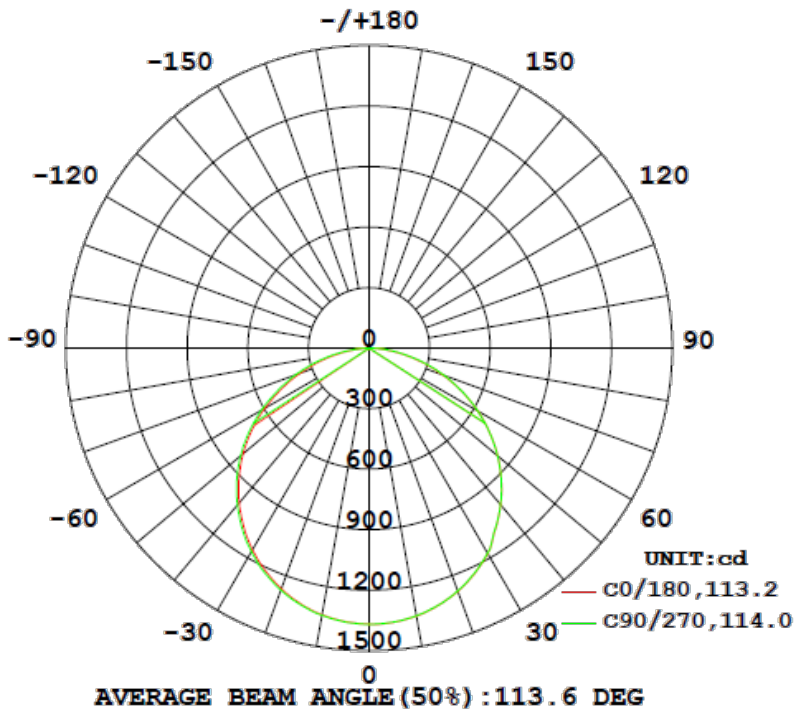

MEASUREMENTS

2x2

2x4

MODEL	QUANTITY	WEIGHT	UPC CODE
LOC-22AJPL-MW(20/25/30)MCCT(35/40/50)D	1	lbs	00810050941174
LOC-24AJPL-MW(30/35/40)MCCT(35/40/50)D	1	lbs	00810050941181

2x2

Flux out: 2846 lm

Note: The Curves indicate the illuminated area and the average illumination when the luminaire is at different distance.