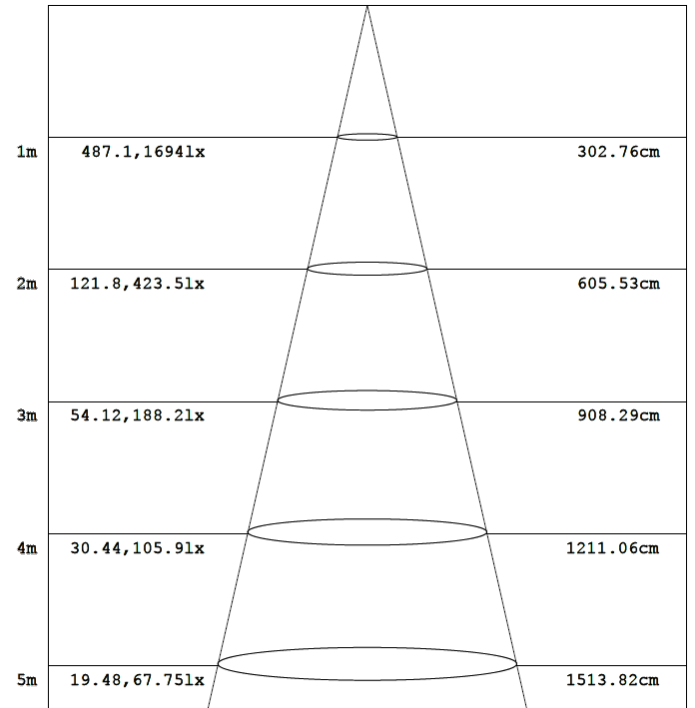

MEASUREMENTS

2x2

2x4

MODEL	QUANTITY	WEIGHT	UPC CODE
LOC-22AJPL-MW(20/25/30)MCCT(35/40/50)D	1	lbs	00810050941174
LOC-24AJPL-MW(30/35/40)MCCT(35/40/50)D	1	lbs	00810050941181

2x2

Flux out: 2846 lm

Note: The Curves indicate the illuminated area and the average illumination when the luminaire is at different distance.

2x4

Flux out: 3628 lm

Note: The Curves indicate the illuminated area and the average illumination when the luminaire is at different distance.

MOUNTING OPTIONS

Surface Mount

Recessed Mount

Hanging Kit

OPTIONAL ACCESSORIES