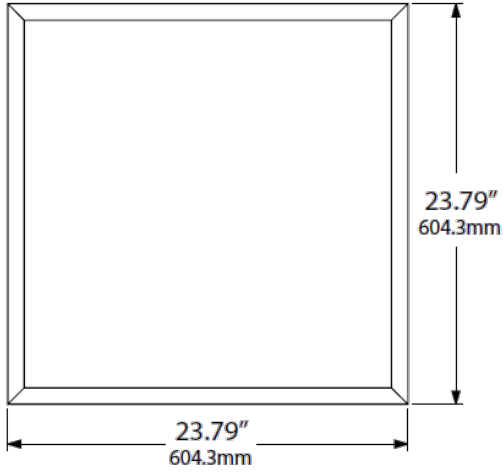

DLC Product ID:

- LOC-22AJPL-MW(20/25/30)MCCT(30/40/50)D – PTRMDAL7
- LOC-24AJPL-MW(30/35/40)MCCT(30/40/50)D – P8CUBW2Z

Series	Size	2x2 Wattage	2x4 Wattage	Color Temperature
LOC-BLPL	22 = 2x2 24 = 2x4	20W 25W 30W	30W 35W 40W	3500K 4000K 5000K

MEASUREMENTS

2x2

2x4

MODEL	QUANTITY	WEIGHT	UPC CODE
LOC-22AJPL-MW(20/25/30)MCCT(35/40/50)D	1	lbs	00810050941174
LOC-24AJPL-MW(30/35/40)MCCT(35/40/50)D	1	lbs	00810050941181

2x2

Flux out: 2846 lm

Note: The Curves indicate the illuminated area and the average illumination when the luminaire is at different distance.

2x4

Flux out: 3628 lm

Note: The Curves indicate the illuminated area and the average illumination when the luminaire is at different distance.

MOUNTING OPTIONS

Surface Mount

Recessed Mount

Hanging Kit

OPTIONAL ACCESSORIES