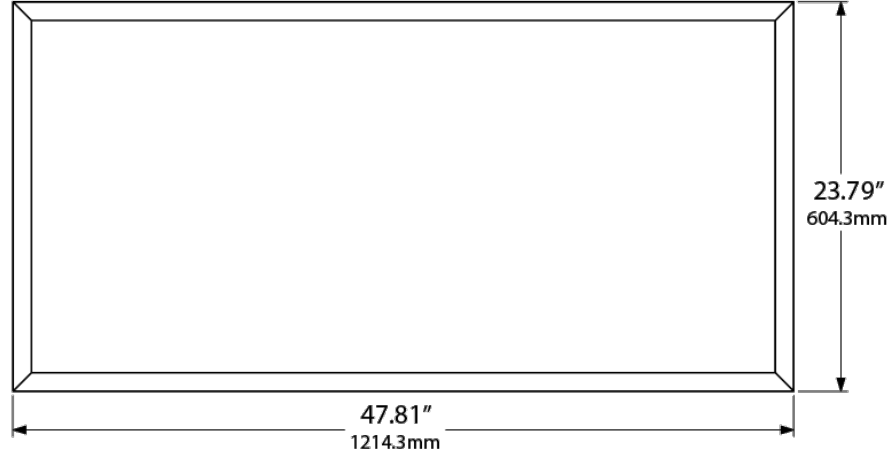

DLC Product ID:

- LOC-22AJPL-MW(20/25/30)MCCT(30/40/50)D – PTRMDAL7
- LOC-24AJPL-MW(30/35/40)MCCT(30/40/50)D – P8CUBW2Z

Series	Size	2x2 Wattage	2x4 Wattage	Color Temperature
LOC-BLPL	22 = 2x2 24 = 2x4	20W 25W 30W	30W 35W 40W	3500K 4000K 5000K

MEASUREMENTS

2x2

2x4

MODEL	QUANTITY	WEIGHT	UPC CODE
LOC-22AJPL-MW(20/25/30)MCCT(35/40/50)D	1	lbs	00810050941174
LOC-24AJPL-MW(30/35/40)MCCT(35/40/50)D	1	lbs	00810050941181

2x2

Flux out: 2846 lm

Note: The Curves indicate the illuminated area and the average illumination when the luminaire is at different distance.

2x4

Flux out: 3628 lm

Note: The Curves indicate the illuminated area and the average illumination when the luminaire is at different distance.

MOUNTING OPTIONS

Surface Mount

Recessed Mount

Hanging Kit

OPTIONAL ACCESSORIES