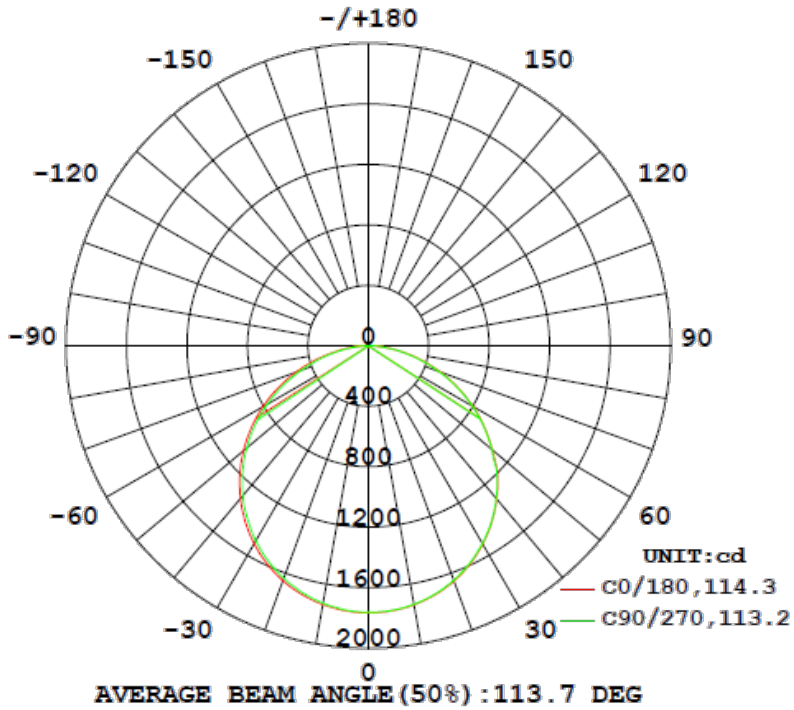

2x2

Flux out: 2846 lm

Note: The Curves indicate the illuminated area and the average illumination when the luminaire is at different distance.

2x4

Flux out: 3628 lm

Note: The Curves indicate the illuminated area and the average illumination when the luminaire is at different distance.