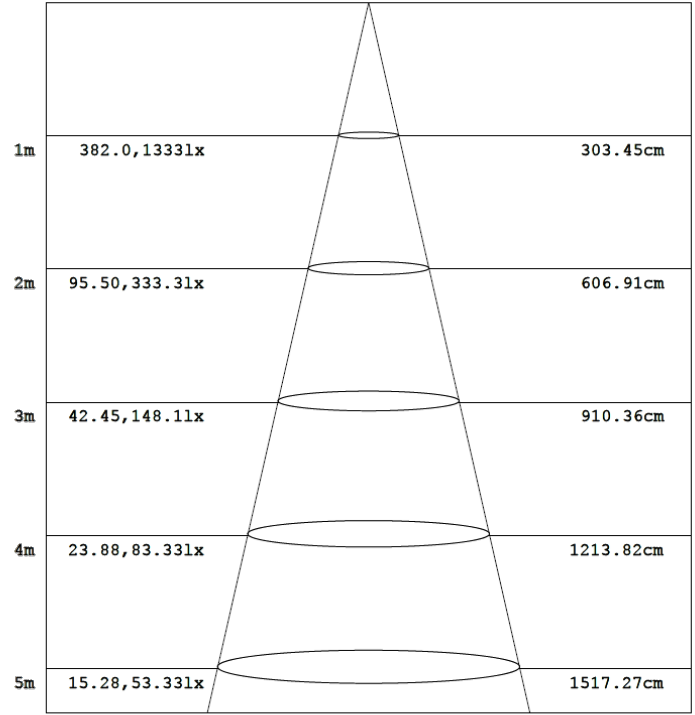

MEASUREMENTS

2x2

2x4

MODEL	QUANTITY	WEIGHT	UPC CODE
LOC-22AJPL-MW(20/25/30)MCCT(35/40/50)D	1	lbs	00810050941174
LOC-24AJPL-MW(30/35/40)MCCT(35/40/50)D	1	lbs	00810050941181

2x2

Flux out: 2846 lm

Note: The Curves indicate the illuminated area and the average illumination when the luminaire is at different distance.

2x4

Flux out: 3628 lm

Note: The Curves indicate the illuminated area and the average illumination when the luminaire is at different distance.

MOUNTING OPTIONS

Surface Mount

Recessed Mount

Hanging Kit

OPTIONAL ACCESSORIES