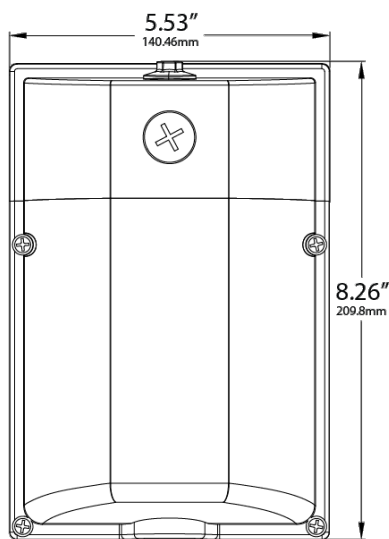

- Warehouses
- Stadiums
- Factories
- Parking Lots
- Shopping Malls
- Supermarkets
- Logistic Centers
- Auto dealerships

DLC Product ID:

- LOC-MWP-MW(8/10/15/25)MCCT(30/40/50) – S-Z3LOD2

White Color

WATTAGE	BUG RATING
8W/10W/15W/25W	B1-U3-G2

MEASUREMENTS

Bronze Color

White Color

MODEL	QUANTITY	WEIGHT	UPC CODE
LOC-MWP-MW(8/10/15/25)MCCT(30/40/50)	1	2.10 lbs	00810050941587
LOC-MWP-MW(8/10/15/25)MCCT(30/40/50) (white color)	1	2.10 lbs	00810050941594