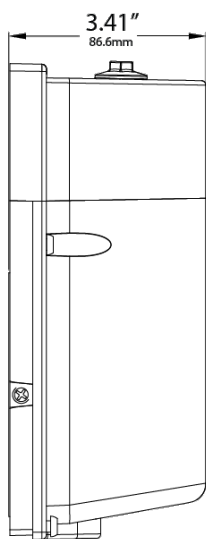

LOC-MWP-MW(8/10/15/25)MCCT(30/40/50)

WATTAGE SELECTABLE	CCT SELECTABLE	LUMENS	EFFICACY	VOLTAGE	CRI	POWER FACTOR	THD	REPLACES
8W	3000K / 4000K / 5000K	1,097.28LM	137.16lm/W	120-277V	71	0.923	12%	30W – 50W HID
10W	3000K / 4000K / 5000K	1,371.6LM	140lm/W	120-277V	71.3	0.985	11.8%	30W – 50W HID
15W	3000K / 4000K / 5000K	2,057.4LM	140lm/W	120-277V	71.3	0.985	11.8%	30W – 50W HID
25W	3000K / 4000K / 5000K	3,429LM	140lm/W	120-277V	71.3	0.985	11.8%	30W – 50W HID

MEASUREMENTS

Bronze Color

White Color

MODEL	QUANTITY	WEIGHT	UPC CODE
LOC-MWP-MW(8/10/15/25)MCCT(30/40/50)	1	2.10 lbs	00810050941587
LOC-MWP-MW(8/10/15/25)MCCT(30/40/50) (white color)	1	2.10 lbs	00810050941594