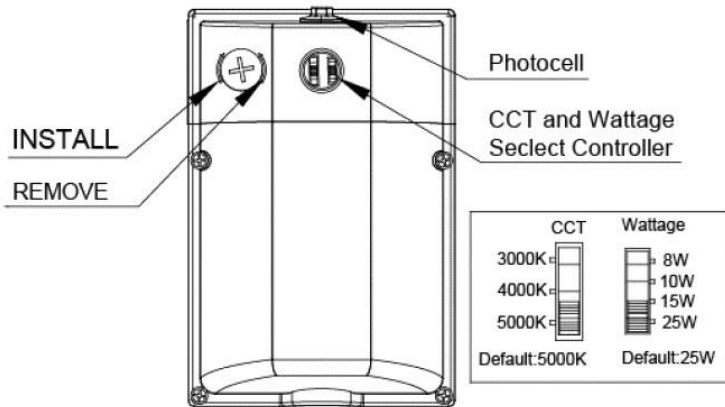

Bronze Color

FEATURES

- Default Wattage: 25W
- Default CCT: 5,000K
- IP65 rated
- Easy installation and maintenance
- Corrosion and rust proof
- Semi cut-off
- Photocell included
- 50,000 hours lifetime

SUITABLE APPLICATIONS

- Warehouses
- Stadiums
- Factories
- Parking Lots
- Shopping Malls
- Supermarkets
- Logistic Centers
- Auto dealerships

DLC Product ID:

- LOC-MWP-MW(8/10/15/25)MCCT(30/40/50) – S-Z3LOD2