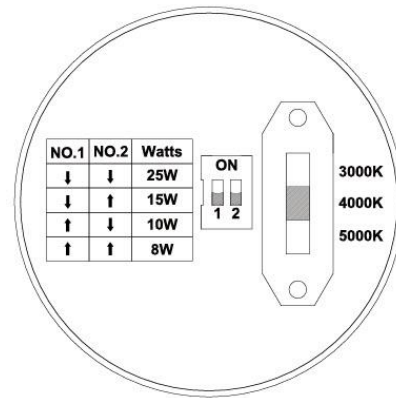

White Color

WATTAGE	BUG RATING
8W/10W/15W/25W	B1-U3-G2