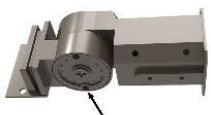

### INSTALLATION & MOUNTING:

Pole Mounting - Extruded Adjustable Arm, Adjustable Slip Fitter, Trunnion or U-Bracket.

### MOUNTING OPTIONS:

Adjustable Arm

Adjustable Arm

150W U-Bracket  
320W U-Bracket

Adjustable Slip Fitter

Adjustable Slip Fitter

Trunnion