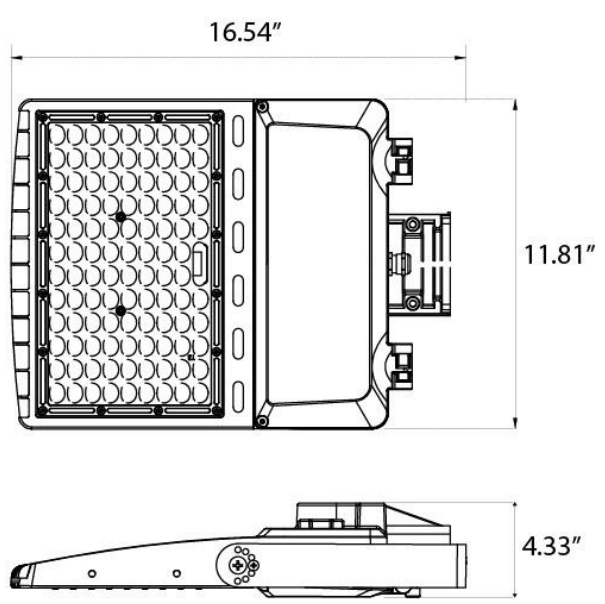

# MEASUREMENTS

**75W / 100W / 120W / 150W**

**160W / 200W / 240W / 320W**

MODEL	QUANTITY	WEIGHT	UPC CODE
LOC-RGAL-MW(75/100/120/150)50KD-T3LV	1	8.25lbs	00810050941327
LOC-RGAL-MW(160/200/240/320)50KD-T3LV	1	15.25lbs	00810050941723
LOC-RGAL-MW(75/100/120/150)50KD-T3HV	1	8.25lbs	00810050942782
LOC-RGAL-MW(160/200/240/320)50KD-T3HV	1	15.25lbs	00810050942775
LOC-RGAL-MW(75/100/120/150)MCCT(30/40/50)D-T3LV	1	8.25lbs	00810050941709
LOC-RGAL-MW(160/200/240/320)MCCT(30/40/50)D-T3LV	1	15.25lbs	00810050942768