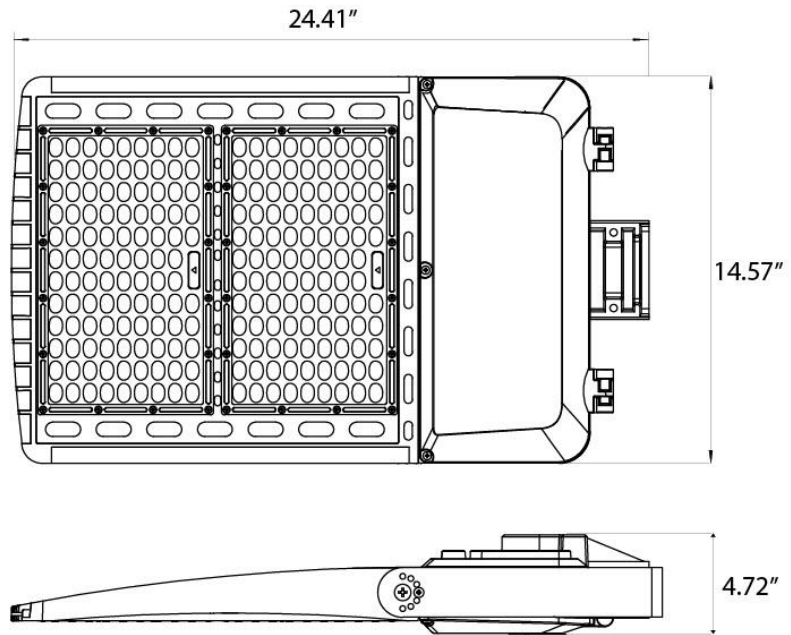

# MEASUREMENTS

**75W / 100W / 120W / 150W**

**160W / 200W / 240W / 320W**

MODEL	QUANTITY	WEIGHT	UPC CODE
LOC-RGAL-MW(75/100/120/150)50KD-T3LV	1	8.25lbs	00810050941327
LOC-RGAL-MW(160/200/240/320)50KD-T3LV	1	15.25lbs	00810050941723
LOC-RGAL-MW(75/100/120/150)50KD-T3HV	1	8.25lbs	00810050942782
LOC-RGAL-MW(160/200/240/320)50KD-T3HV	1	15.25lbs	00810050942775
LOC-RGAL-MW(75/100/120/150)MCCT(30/40/50)D-T3LV	1	8.25lbs	00810050941709
LOC-RGAL-MW(160/200/240/320)MCCT(30/40/50)D-T3LV	1	15.25lbs	00810050942768