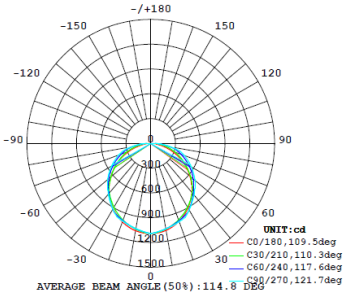

PHOTOMETRIC DATA

2x2 24W

15W 4,000K

2x2 29W