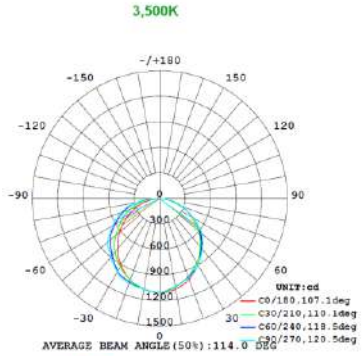

MEASUREMENTS

1x4

2x2

2x4

MODEL	QUANTITY	WEIGHT	UPC CODE
LOC-14TRKT-DMWMCCT	1	lbs	00815586029914
LOC-22TRKT-DMWMCCT	1	5.75 lbs	00815586020089
LOC-24TRKT-DMWMCCT	1	10.10 lbs	00815586020096

PHOTOMETRIC DATA

1x4 15W

1x4 19W

PHOTOMETRIC DATA

1x4 24W

Note: The Curves indicate the illuminated area and the average illumination when the luminaire is at different distance.

Note: The Curves indicate the illuminated area and the average illumination when the luminaire is at different distance.

Note: The Curves indicate the illuminated area and the average illumination when the luminaire is at different distance.

1x4 29W

Note: The Curves indicate the illuminated area and the average illumination when the luminaire is at different distance.

PHOTOMETRIC DATA

2x2 15W

15W 3,500K

15W 4,000K

15W 5,000K

Note: The Curves indicate the illuminated area and the average illumination when the luminaire is at different distance.

Note: The Curves indicate the illuminated area and the average illumination when the luminaire is at different distance.