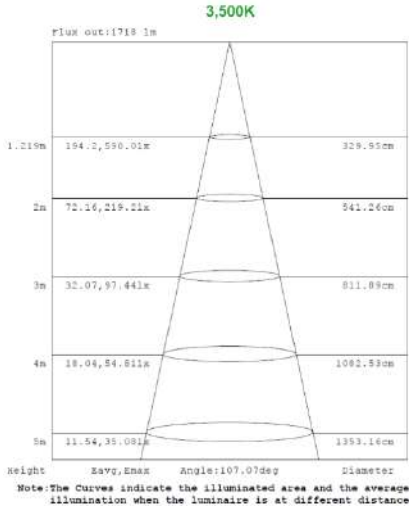

MEASUREMENTS

1x4

2x2

2x4

MODEL	QUANTITY	WEIGHT	UPC CODE
LOC-14TRKT-DMWMCCT	1	lbs	00815586029914
LOC-22TRKT-DMWMCCT	1	5.75 lbs	00815586020089
LOC-24TRKT-DMWMCCT	1	10.10 lbs	00815586020096

PHOTOMETRIC DATA

1x4 15W

1x4 19W

PHOTOMETRIC DATA

1x4 24W

Note: The Curves indicate the illuminated area and the average illumination when the luminaire is at different distance.

Note: The Curves indicate the illuminated area and the average illumination when the luminaire is at different distance.

Note: The Curves indicate the illuminated area and the average illumination when the luminaire is at different distance.

1x4 29W

Note: The Curves indicate the illuminated area and the average illumination when the luminaire is at different distance.

PHOTOMETRIC DATA

2x2 15W

15W 3,500K

15W 4,000K

15W 5,000K

Note: The Curves indicate the illuminated area and the average illumination when the luminaire is at different distance.

Note: The Curves indicate the illuminated area and the average illumination when the luminaire is at different distance.