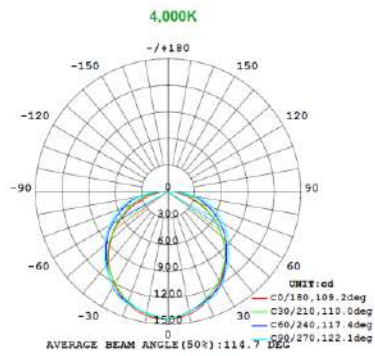

PHOTOMETRIC DATA

2x2 15W

15W 3,500K

15W 4,000K

15W 5,000K

Note: The Curves indicate the illuminated area and the average illumination when the luminaire is at different distance.

Note: The Curves indicate the illuminated area and the average illumination when the luminaire is at different distance.

Note: The Curves indicate the illuminated area and the average illumination when the luminaire is at different distance.

Note: The Curves indicate the illuminated area and the average illumination when the luminaire is at different distance.

2x2 29W

15W 3,500K

15W 4,000K

15W 5,000K

15W 3,500K

15W 4,000K

15W 5,000K

PHOTOMETRIC DATA

2x4 24W

2x4 29W

PHOTOMETRIC DATA

2x4 32W

2x4 39W

MOUNTING OPTIONS

Surface Mount

Recessed Mount