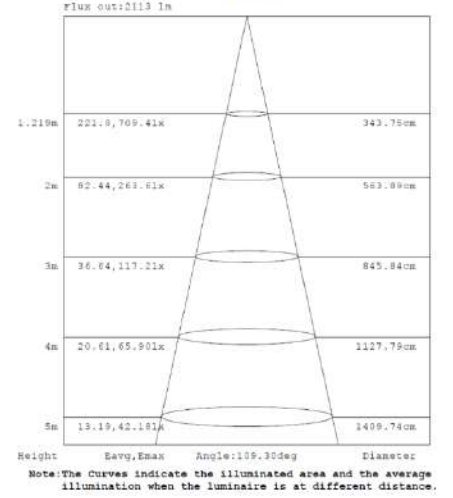

PHOTOMETRIC DATA

2x4 24W