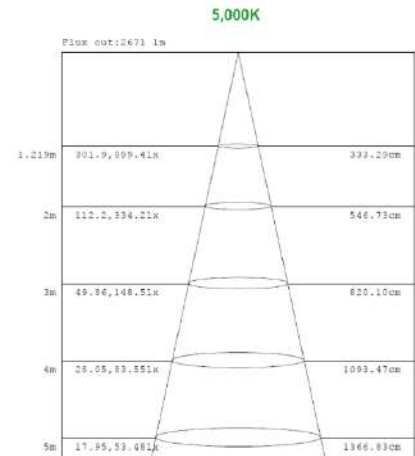

MEASUREMENTS

1x4

2x2

2x4

MODEL	QUANTITY	WEIGHT	UPC CODE
LOC-14TRKT-DMWMCCT	1	lbs	00815586029914
LOC-22TRKT-DMWMCCT	1	5.75 lbs	00815586020089
LOC-24TRKT-DMWMCCT	1	10.10 lbs	00815586020096

PHOTOMETRIC DATA

1x4 15W

1x4 19W

PHOTOMETRIC DATA

1x4 24W

Note: The Curves indicate the illuminated area and the average illumination when the luminaire is at different distance.

Note: The Curves indicate the illuminated area and the average illumination when the luminaire is at different distance.

Note: The Curves indicate the illuminated area and the average illumination when the luminaire is at different distance.

1x4 29W

Note: The Curves indicate the illuminated area and the average illumination when the luminaire is at different distance.

Note: The Curves indicate the illuminated area and the average illumination when the luminaire is at different distance.

Note: The Curves indicate the illuminated area and the average illumination when the luminaire is at different distance.