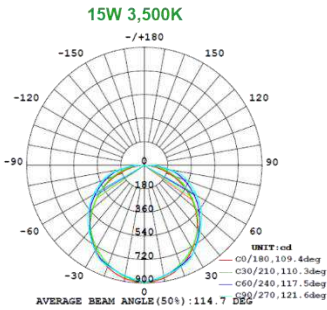

Note: The Curves indicate the illuminated area and the average illumination when the luminaire is at different distance.

1x4 29W

Note: The Curves indicate the illuminated area and the average illumination when the luminaire is at different distance.

Note: The Curves indicate the illuminated area and the average illumination when the luminaire is at different distance.

Note: The Curves indicate the illuminated area and the average illumination when the luminaire is at different distance.

PHOTOMETRIC DATA

2x2 15W

15W 3,500K

15W 4,000K

15W 5,000K

Note: The Curves indicate the illuminated area and the average illumination when the luminaire is at different distance.

Note: The Curves indicate the illuminated area and the average illumination when the luminaire is at different distance.

Note: The Curves indicate the illuminated area and the average illumination when the luminaire is at different distance.

2x2 19W

15W 3,500K

15W 4,000K

15W 5,000K

Note: The Curves indicate the illuminated area and the average illumination when the luminaire is at different distance.