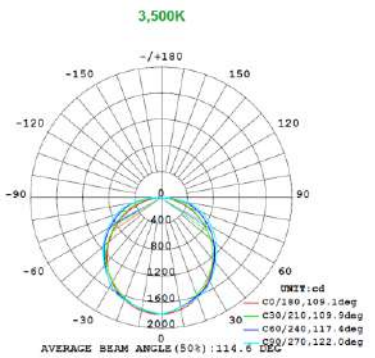

PHOTOMETRIC DATA

2x4 32W

2x4 39W