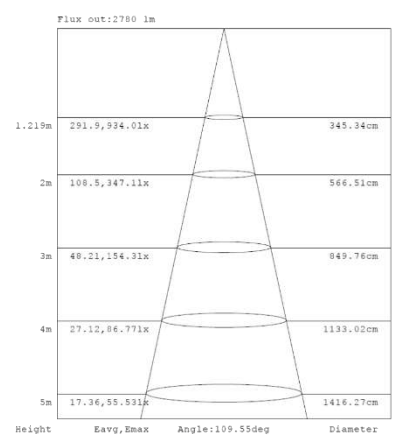

Note: The Curves indicate the illuminated area and the average illumination when the luminaire is at different distance.

Note: The Curves indicate the illuminated area and the average illumination when the luminaire is at different distance.

PHOTOMETRIC DATA

2x2 15W

15W 3,500K

15W 4,000K

15W 5,000K

Note: The Curves indicate the illuminated area and the average illumination when the luminaire is at different distance.

Note: The Curves indicate the illuminated area and the average illumination when the luminaire is at different distance.

2x2 29W

15W 3,500K

15W 4,000K

15W 5,000K

15W 3,500K

15W 4,000K

15W 5,000K

PHOTOMETRIC DATA