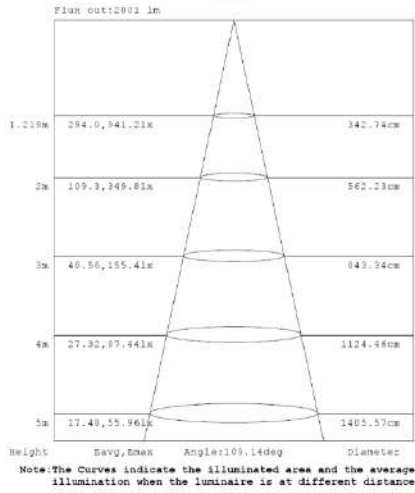

Note: The Curves indicate the illuminated area and the average illumination when the luminaire is at different distance.

Note: The Curves indicate the illuminated area and the average illumination when the luminaire is at different distance.

PHOTOMETRIC DATA

2x2 15W

15W 3,500K

15W 4,000K

15W 5,000K

Note: The Curves indicate the illuminated area and the average illumination when the luminaire is at different distance.

Note: The Curves indicate the illuminated area and the average illumination when the luminaire is at different distance.

2x4 24W

2x4 29W

PHOTOMETRIC DATA

2x4 32W

2x4 39W

MOUNTING OPTIONS

Surface Mount

Recessed Mount