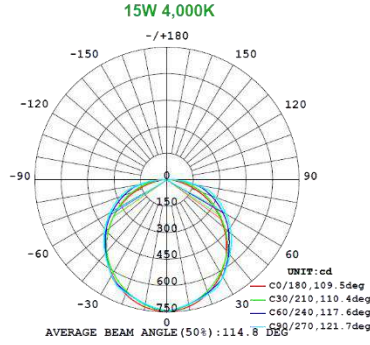

1x4 19W

PHOTOMETRIC DATA

1x4 24W

Note: The Curves indicate the illuminated area and the average illumination when the luminaire is at different distance.

Note: The Curves indicate the illuminated area and the average illumination when the luminaire is at different distance.

Note: The Curves indicate the illuminated area and the average illumination when the luminaire is at different distance.

1x4 29W

Note: The Curves indicate the illuminated area and the average illumination when the luminaire is at different distance.

Note: The Curves indicate the illuminated area and the average illumination when the luminaire is at different distance.

Note: The Curves indicate the illuminated area and the average illumination when the luminaire is at different distance.

PHOTOMETRIC DATA

2x2 15W

15W 3,500K

15W 4,000K

15W 5,000K

Note: The Curves indicate the illuminated area and the average illumination when the luminaire is at different distance.

Note: The Curves indicate the illuminated area and the average illumination when the luminaire is at different distance.