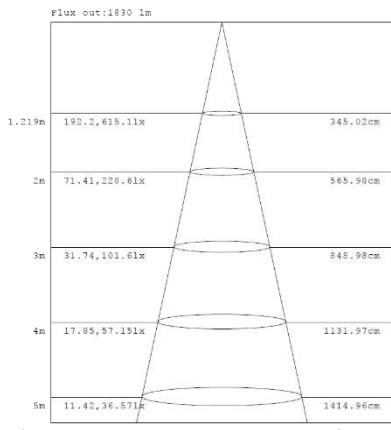

Note: The Curves indicate the illuminated area and the average illumination when the luminaire is at different distance.

Note: The Curves indicate the illuminated area and the average illumination when the luminaire is at different distance.

PHOTOMETRIC DATA

2x2 15W

15W 3,500K

15W 4,000K

15W 5,000K

Note: The Curves indicate the illuminated area and the average illumination when the luminaire is at different distance.

Note: The Curves indicate the illuminated area and the average illumination when the luminaire is at different distance.

Note: The Curves indicate the illuminated area and the average illumination when the luminaire is at different distance.

2x2 19W

15W 3,500K

15W 4,000K

15W 5,000K

Note: The Curves indicate the illuminated area and the average illumination when the luminaire is at different distance.