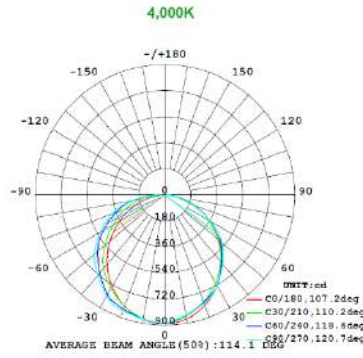

MEASUREMENTS

1x4

2x2

2x4

MODEL	QUANTITY	WEIGHT	UPC CODE
LOC-14TRKT-DMWMCCT	1	lbs	00815586029914
LOC-22TRKT-DMWMCCT	1	5.75 lbs	00815586020089
LOC-24TRKT-DMWMCCT	1	10.10 lbs	00815586020096

PHOTOMETRIC DATA

1x4 15W

1x4 19W

PHOTOMETRIC DATA

1x4 24W

Note: The Curves indicate the illuminated area and the average illumination when the luminaire is at different distance.

Note: The Curves indicate the illuminated area and the average illumination when the luminaire is at different distance.

Note: The Curves indicate the illuminated area and the average illumination when the luminaire is at different distance.

1x4 29W

Note: The Curves indicate the illuminated area and the average illumination when the luminaire is at different distance.

PHOTOMETRIC DATA

2x2 15W

15W 3,500K

15W 4,000K

15W 5,000K

Note: The Curves indicate the illuminated area and the average illumination when the luminaire is at different distance.

Note: The Curves indicate the illuminated area and the average illumination when the luminaire is at different distance.