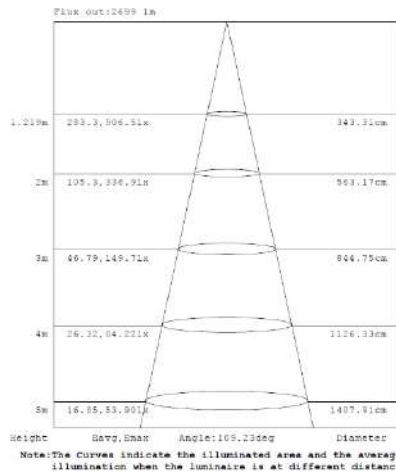

PHOTOMETRIC DATA

2x4 24W

2x4 29W