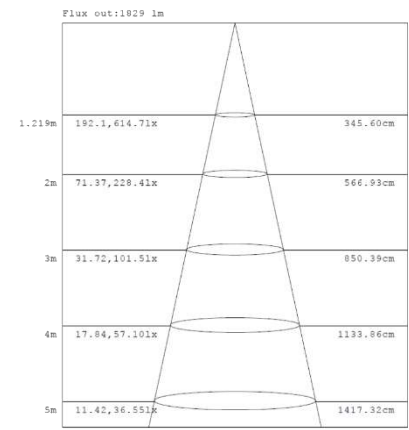

Note: The Curves indicate the illuminated area and the average illumination when the luminaire is at different distance.

Note: The Curves indicate the illuminated area and the average illumination when the luminaire is at different distance.

PHOTOMETRIC DATA

2x2 15W

15W 3,500K

15W 4,000K

15W 5,000K

Note: The Curves indicate the illuminated area and the average illumination when the luminaire is at different distance.

Note: The Curves indicate the illuminated area and the average illumination when the luminaire is at different distance.

Note: The Curves indicate the illuminated area and the average illumination when the luminaire is at different distance.

2x2 19W

15W 3,500K

15W 4,000K

15W 5,000K

Note: The Curves indicate the illuminated area and the average illumination when the luminaire is at different distance.