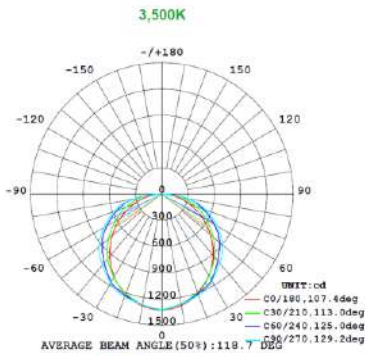

1x4 19W

PHOTOMETRIC DATA

1x4 24W

Note: The Curves indicate the illuminated area and the average illumination when the luminaire is at different distance.

Note: The Curves indicate the illuminated area and the average illumination when the luminaire is at different distance.

Note: The Curves indicate the illuminated area and the average illumination when the luminaire is at different distance.

1x4 29W

Note: The Curves indicate the illuminated area and the average illumination when the luminaire is at different distance.

Note: The Curves indicate the illuminated area and the average illumination when the luminaire is at different distance.

Note: The Curves indicate the illuminated area and the average illumination when the luminaire is at different distance.

PHOTOMETRIC DATA

2x2 15W

15W 3,500K

15W 4,000K

15W 5,000K

Note: The Curves indicate the illuminated area and the average illumination when the luminaire is at different distance.

Note: The Curves indicate the illuminated area and the average illumination when the luminaire is at different distance.