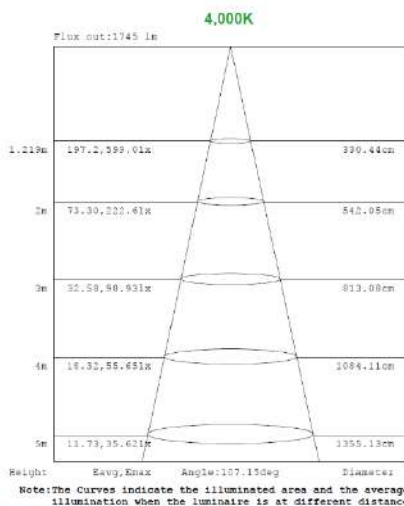

MEASUREMENTS

1x4

2x2

2x4

MODEL	QUANTITY	WEIGHT	UPC CODE
LOC-14TRKT-DMWMCCT	1	lbs	00815586029914
LOC-22TRKT-DMWMCCT	1	5.75 lbs	00815586020089
LOC-24TRKT-DMWMCCT	1	10.10 lbs	00815586020096

PHOTOMETRIC DATA

1x4 15W

1x4 19W

PHOTOMETRIC DATA

1x4 24W

Note: The Curves indicate the illuminated area and the average illumination when the luminaire is at different distance.

Note: The Curves indicate the illuminated area and the average illumination when the luminaire is at different distance.

Note: The Curves indicate the illuminated area and the average illumination when the luminaire is at different distance.

1x4 29W

Note: The Curves indicate the illuminated area and the average illumination when the luminaire is at different distance.

PHOTOMETRIC DATA

2x2 15W

15W 3,500K

15W 4,000K

15W 5,000K

Note: The Curves indicate the illuminated area and the average illumination when the luminaire is at different distance.

Note: The Curves indicate the illuminated area and the average illumination when the luminaire is at different distance.