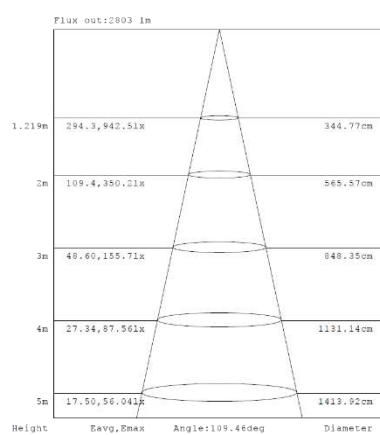

PHOTOMETRIC DATA

2x2 15W

15W 3,500K

15W 4,000K

15W 5,000K

Note: The Curves indicate the illuminated area and the average illumination when the luminaire is at different distance.

Note: The Curves indicate the illuminated area and the average illumination when the luminaire is at different distance.

Note: The Curves indicate the illuminated area and the average illumination when the luminaire is at different distance.

Note: The Curves indicate the illuminated area and the average illumination when the luminaire is at different distance.

PHOTOMETRIC DATA

2x2 24W

15W 3,500K

15W 4,000K

15W 5,000K

15W 3,500K

15W 4,000K

15W 5,000K

2x2 29W

15W 3,500K

15W 4,000K

15W 5,000K

15W 3,500K

15W 4,000K

15W 5,000K

PHOTOMETRIC DATA