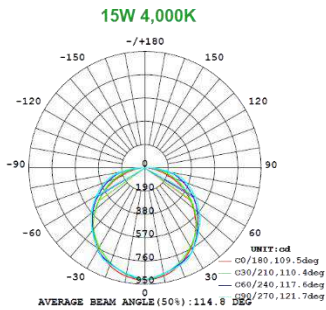

Note: The Curves indicate the illuminated area and the average illumination when the luminaire is at different distance.

1x4 29W

Note: The Curves indicate the illuminated area and the average illumination when the luminaire is at different distance.

Note: The Curves indicate the illuminated area and the average illumination when the luminaire is at different distance.

Note: The Curves indicate the illuminated area and the average illumination when the luminaire is at different distance.

PHOTOMETRIC DATA

2x2 15W

15W 3,500K

15W 4,000K

15W 5,000K

Note: The Curves indicate the illuminated area and the average illumination when the luminaire is at different distance.

Note: The Curves indicate the illuminated area and the average illumination when the luminaire is at different distance.

Note: The Curves indicate the illuminated area and the average illumination when the luminaire is at different distance.

2x2 19W

15W 3,500K

15W 4,000K

15W 5,000K

Note: The Curves indicate the illuminated area and the average illumination when the luminaire is at different distance.