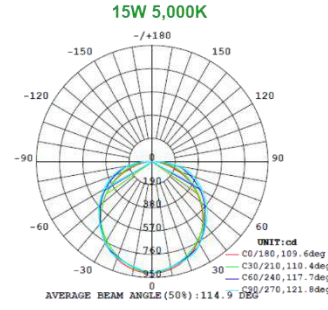

Note: The Curves indicate the illuminated area and the average illumination when the luminaire is at different distance.

1x4 29W

Note: The Curves indicate the illuminated area and the average illumination when the luminaire is at different distance.

Note: The Curves indicate the illuminated area and the average illumination when the luminaire is at different distance.

Note: The Curves indicate the illuminated area and the average illumination when the luminaire is at different distance.

PHOTOMETRIC DATA

2x2 15W

15W 3,500K

15W 4,000K

15W 5,000K

Note: The Curves indicate the illuminated area and the average illumination when the luminaire is at different distance.

Note: The Curves indicate the illuminated area and the average illumination when the luminaire is at different distance.

Note: The Curves indicate the illuminated area and the average illumination when the luminaire is at different distance.

2x2 19W

15W 3,500K

15W 4,000K

15W 5,000K

Note: The Curves indicate the illuminated area and the average illumination when the luminaire is at different distance.