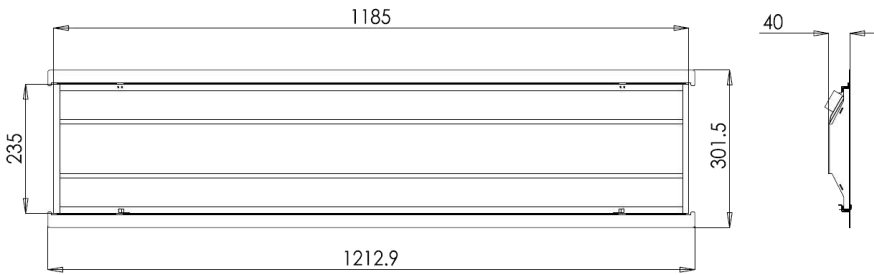

MEASUREMENTS

1x4

2x2

2x4

MODEL	QUANTITY	WEIGHT	UPC CODE
LOC-14TRKT-DMWMCCT	1	lbs	00815586029914
LOC-22TRKT-DMWMCCT	1	5.75 lbs	00815586020089
LOC-24TRKT-DMWMCCT	1	10.10 lbs	00815586020096

PHOTOMETRIC DATA

1x4 15W