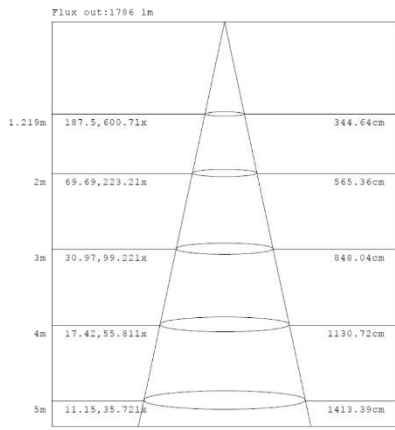

Note: The Curves indicate the illuminated area and the average illumination when the luminaire is at different distance.

Note: The Curves indicate the illuminated area and the average illumination when the luminaire is at different distance.

PHOTOMETRIC DATA

2x2 15W

15W 3,500K

15W 4,000K

15W 5,000K

Note: The Curves indicate the illuminated area and the average illumination when the luminaire is at different distance.

Note: The Curves indicate the illuminated area and the average illumination when the luminaire is at different distance.

Note: The Curves indicate the illuminated area and the average illumination when the luminaire is at different distance.

2x2 19W

15W 3,500K

15W 4,000K

15W 5,000K

Note: The Curves indicate the illuminated area and the average illumination when the luminaire is at different distance.