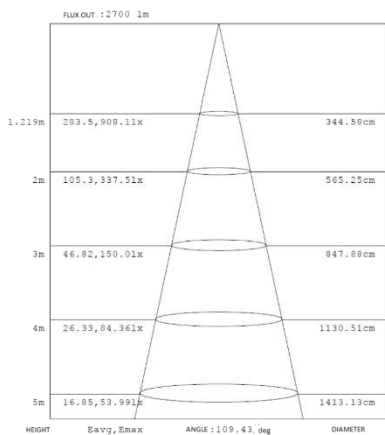

PHOTOMETRIC DATA

2x2 15W

15W 3,500K

15W 4,000K

15W 5,000K

Note: The Curves indicate the illuminated area and the average illumination when the luminaire is at different distance.

Note: The Curves indicate the illuminated area and the average illumination when the luminaire is at different distance.

Note: The Curves indicate the illuminated area and the average illumination when the luminaire is at different distance.

Note: The Curves indicate the illuminated area and the average illumination when the luminaire is at different distance.

PHOTOMETRIC DATA

2x2 24W

15W 3,500K

15W 4,000K

15W 5,000K

15W 3,500K

15W 4,000K

15W 5,000K

2x2 29W

15W 3,500K

15W 4,000K

15W 5,000K

15W 3,500K

15W 4,000K

15W 5,000K

PHOTOMETRIC DATA