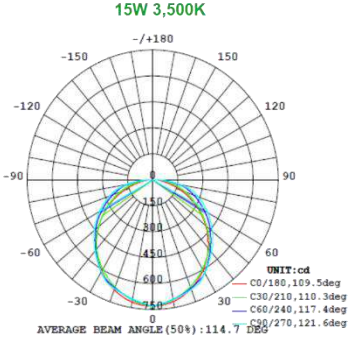

1x4 19W

PHOTOMETRIC DATA

1x4 24W

Note: The Curves indicate the illuminated area and the average illumination when the luminaire is at different distance.

Note: The Curves indicate the illuminated area and the average illumination when the luminaire is at different distance.

Note: The Curves indicate the illuminated area and the average illumination when the luminaire is at different distance.

1x4 29W

Note: The Curves indicate the illuminated area and the average illumination when the luminaire is at different distance.

Note: The Curves indicate the illuminated area and the average illumination when the luminaire is at different distance.

Note: The Curves indicate the illuminated area and the average illumination when the luminaire is at different distance.

PHOTOMETRIC DATA

2x2 15W

15W 3,500K

15W 4,000K

15W 5,000K

Note: The Curves indicate the illuminated area and the average illumination when the luminaire is at different distance.

Note: The Curves indicate the illuminated area and the average illumination when the luminaire is at different distance.