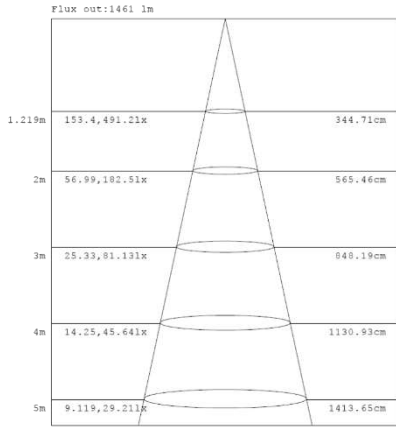

Note: The Curves indicate the illuminated area and the average illumination when the luminaire is at different distance.

1x4 29W

Note: The Curves indicate the illuminated area and the average illumination when the luminaire is at different distance.

Note: The Curves indicate the illuminated area and the average illumination when the luminaire is at different distance.

Note: The Curves indicate the illuminated area and the average illumination when the luminaire is at different distance.

PHOTOMETRIC DATA

2x2 15W

15W 3,500K

15W 4,000K

15W 5,000K

Note: The Curves indicate the illuminated area and the average illumination when the luminaire is at different distance.

Note: The Curves indicate the illuminated area and the average illumination when the luminaire is at different distance.

Note: The Curves indicate the illuminated area and the average illumination when the luminaire is at different distance.

2x2 19W

15W 3,500K

15W 4,000K

15W 5,000K

Note: The Curves indicate the illuminated area and the average illumination when the luminaire is at different distance.