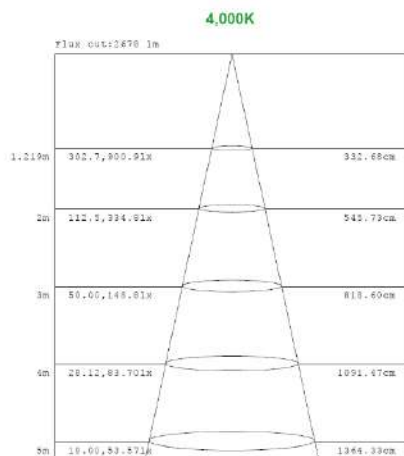

MEASUREMENTS

1x4

2x2

2x4

MODEL	QUANTITY	WEIGHT	UPC CODE
LOC-14TRKT-DMWMCCT	1	lbs	00815586029914
LOC-22TRKT-DMWMCCT	1	5.75 lbs	00815586020089
LOC-24TRKT-DMWMCCT	1	10.10 lbs	00815586020096

PHOTOMETRIC DATA

1x4 15W

1x4 19W

PHOTOMETRIC DATA

1x4 24W

Note: The Curves indicate the illuminated area and the average illumination when the luminaire is at different distance.

Note: The Curves indicate the illuminated area and the average illumination when the luminaire is at different distance.

Note: The Curves indicate the illuminated area and the average illumination when the luminaire is at different distance.

1x4 29W

Note: The Curves indicate the illuminated area and the average illumination when the luminaire is at different distance.

Note: The Curves indicate the illuminated area and the average illumination when the luminaire is at different distance.

Note: The Curves indicate the illuminated area and the average illumination when the luminaire is at different distance.