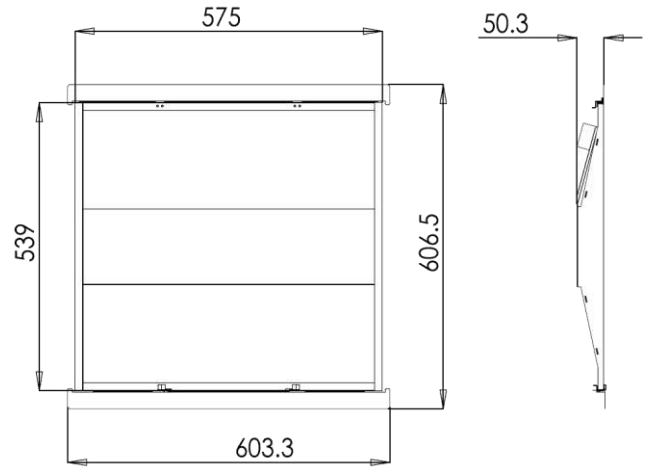

* = updated data coming soon

Series	Size	Dimming	1x4 Wattage	2x2 Wattage	2x4 Wattage	Color Temperature
LOC-TRKT	14 = 1x4 22 = 2x2 24 = 2x4	D = Dimmable	15W 19W 24W 29W	15W 19W 24W 29W	24W 29W 32W 39W	3500K 4000K 5000K

MEASUREMENTS

1x4

2x2

2x4

MODEL	QUANTITY	WEIGHT	UPC CODE
LOC-14TRKT-DMWMCCT	1	lbs	00815586029914
LOC-22TRKT-DMWMCCT	1	5.75 lbs	00815586020089
LOC-24TRKT-DMWMCCT	1	10.10 lbs	00815586020096

PHOTOMETRIC DATA

1x4 15W

1x4 19W

PHOTOMETRIC DATA

1x4 24W

Note: The Curves indicate the illuminated area and the average illumination when the luminaire is at different distance.

Note: The Curves indicate the illuminated area and the average illumination when the luminaire is at different distance.

Note: The Curves indicate the illuminated area and the average illumination when the luminaire is at different distance.

1x4 29W

Note: The Curves indicate the illuminated area and the average illumination when the luminaire is at different distance.