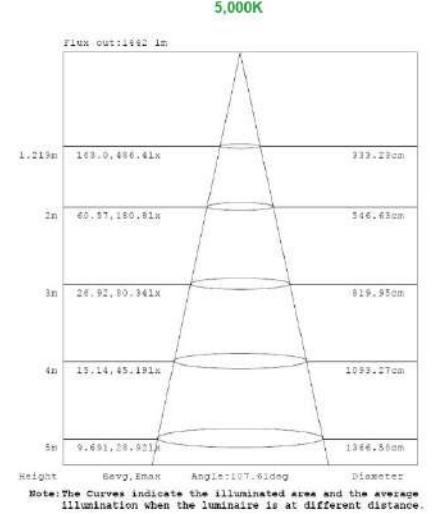

MEASUREMENTS

1x4

2x2

2x4

MODEL	QUANTITY	WEIGHT	UPC CODE
LOC-14TRKT-DMWMCCT	1	lbs	00815586029914
LOC-22TRKT-DMWMCCT	1	5.75 lbs	00815586020089
LOC-24TRKT-DMWMCCT	1	10.10 lbs	00815586020096

PHOTOMETRIC DATA

1x4 15W

1x4 19W

PHOTOMETRIC DATA

1x4 24W

Note: The Curves indicate the illuminated area and the average illumination when the luminaire is at different distance.

Note: The Curves indicate the illuminated area and the average illumination when the luminaire is at different distance.

Note: The Curves indicate the illuminated area and the average illumination when the luminaire is at different distance.

1x4 29W

Note: The Curves indicate the illuminated area and the average illumination when the luminaire is at different distance.

PHOTOMETRIC DATA

2x2 15W

15W 3,500K

15W 4,000K

15W 5,000K

Note: The Curves indicate the illuminated area and the average illumination when the luminaire is at different distance.

Note: The Curves indicate the illuminated area and the average illumination when the luminaire is at different distance.