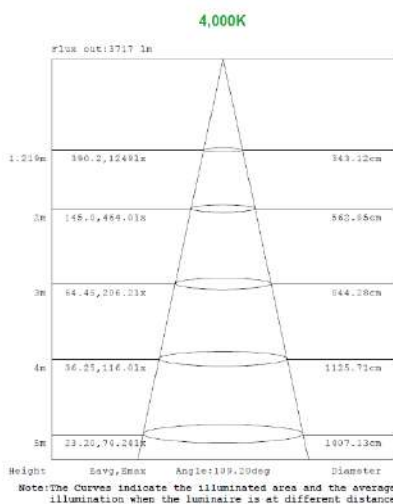

PHOTOMETRIC DATA

2x2 15W

15W 3,500K

15W 4,000K

15W 5,000K

Note: The Curves indicate the illuminated area and the average illumination when the luminaire is at different distance.

Note: The Curves indicate the illuminated area and the average illumination when the luminaire is at different distance.

Note: The Curves indicate the illuminated area and the average illumination when the luminaire is at different distance.

Note: The Curves indicate the illuminated area and the average illumination when the luminaire is at different distance.

2x2 29W

15W 3,500K

15W 4,000K

15W 5,000K

15W 3,500K

15W 4,000K

15W 5,000K

PHOTOMETRIC DATA

2x4 24W

2x4 29W

PHOTOMETRIC DATA

2x4 32W

2x4 39W

MOUNTING OPTIONS

Surface Mount

Recessed Mount