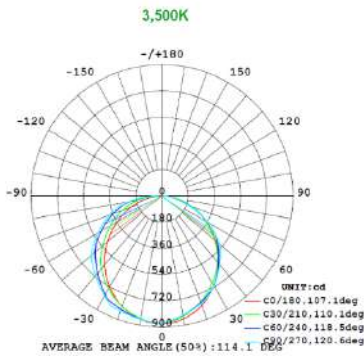

MEASUREMENTS

1x4

2x2

2x4

MODEL	QUANTITY	WEIGHT	UPC CODE
LOC-14TRKT-DMWMCCT	1	lbs	00815586029914
LOC-22TRKT-DMWMCCT	1	5.75 lbs	00815586020089
LOC-24TRKT-DMWMCCT	1	10.10 lbs	00815586020096

PHOTOMETRIC DATA

1x4 15W

1x4 19W

PHOTOMETRIC DATA

1x4 24W

Note: The Curves indicate the illuminated area and the average illumination when the luminaire is at different distance.

Note: The Curves indicate the illuminated area and the average illumination when the luminaire is at different distance.

Note: The Curves indicate the illuminated area and the average illumination when the luminaire is at different distance.

1x4 29W

Note: The Curves indicate the illuminated area and the average illumination when the luminaire is at different distance.

PHOTOMETRIC DATA

2x2 15W

15W 3,500K

15W 4,000K

15W 5,000K

Note: The Curves indicate the illuminated area and the average illumination when the luminaire is at different distance.

Note: The Curves indicate the illuminated area and the average illumination when the luminaire is at different distance.