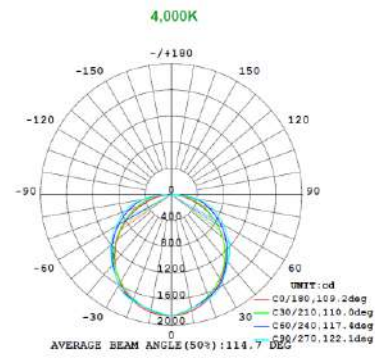

PHOTOMETRIC DATA

2x2 15W

15W 3,500K

15W 4,000K

15W 5,000K

Note: The Curves indicate the illuminated area and the average illumination when the luminaire is at different distance.

Note: The Curves indicate the illuminated area and the average illumination when the luminaire is at different distance.

Note: The Curves indicate the illuminated area and the average illumination when the luminaire is at different distance.

Note: The Curves indicate the illuminated area and the average illumination when the luminaire is at different distance.

2x2 29W

15W 3,500K

15W 4,000K

15W 5,000K

15W 3,500K

15W 4,000K

15W 5,000K

PHOTOMETRIC DATA

2x4 24W

2x4 29W

PHOTOMETRIC DATA

2x4 32W

2x4 39W

MOUNTING OPTIONS

Surface Mount

Recessed Mount