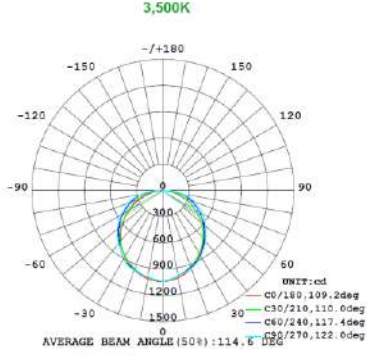

PHOTOMETRIC DATA

2x4 24W