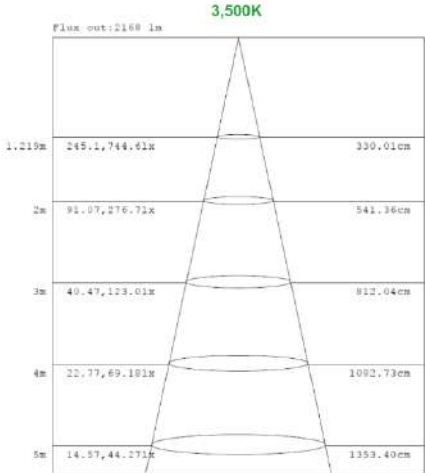

MEASUREMENTS

1x4

2x2

2x4

MODEL	QUANTITY	WEIGHT	UPC CODE
LOC-14TRKT-DMWMCCT	1	lbs	00815586029914
LOC-22TRKT-DMWMCCT	1	5.75 lbs	00815586020089
LOC-24TRKT-DMWMCCT	1	10.10 lbs	00815586020096

PHOTOMETRIC DATA

1x4 15W

1x4 19W

PHOTOMETRIC DATA

1x4 24W

Note: The Curves indicate the illuminated area and the average illumination when the luminaire is at different distance.

Note: The Curves indicate the illuminated area and the average illumination when the luminaire is at different distance.

Note: The Curves indicate the illuminated area and the average illumination when the luminaire is at different distance.

1x4 29W

Note: The Curves indicate the illuminated area and the average illumination when the luminaire is at different distance.

Note: The Curves indicate the illuminated area and the average illumination when the luminaire is at different distance.

Note: The Curves indicate the illuminated area and the average illumination when the luminaire is at different distance.