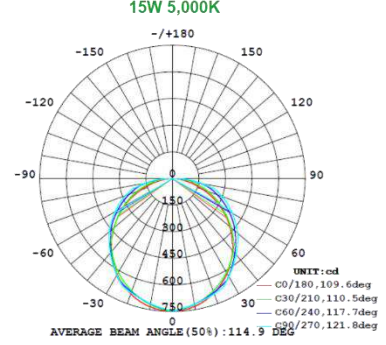

1x4 19W

PHOTOMETRIC DATA

1x4 24W

Note: The Curves indicate the illuminated area and the average illumination when the luminaire is at different distance.

Note: The Curves indicate the illuminated area and the average illumination when the luminaire is at different distance.

Note: The Curves indicate the illuminated area and the average illumination when the luminaire is at different distance.

1x4 29W

Note: The Curves indicate the illuminated area and the average illumination when the luminaire is at different distance.

Note: The Curves indicate the illuminated area and the average illumination when the luminaire is at different distance.

Note: The Curves indicate the illuminated area and the average illumination when the luminaire is at different distance.

PHOTOMETRIC DATA

2x2 15W

15W 3,500K

15W 4,000K

15W 5,000K

Note: The Curves indicate the illuminated area and the average illumination when the luminaire is at different distance.

Note: The Curves indicate the illuminated area and the average illumination when the luminaire is at different distance.