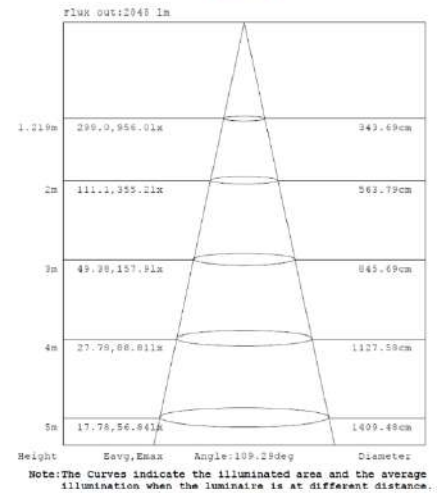

PHOTOMETRIC DATA

2x4 32W