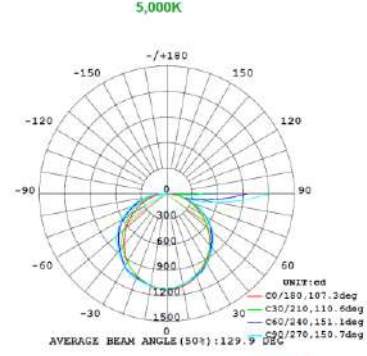

MEASUREMENTS

1x4

2x2

2x4

MODEL	QUANTITY	WEIGHT	UPC CODE
LOC-14TRKT-DMWMCCT	1	lbs	00815586029914
LOC-22TRKT-DMWMCCT	1	5.75 lbs	00815586020089
LOC-24TRKT-DMWMCCT	1	10.10 lbs	00815586020096

PHOTOMETRIC DATA

1x4 15W

1x4 19W

PHOTOMETRIC DATA

1x4 24W

Note: The Curves indicate the illuminated area and the average illumination when the luminaire is at different distance.

Note: The Curves indicate the illuminated area and the average illumination when the luminaire is at different distance.

Note: The Curves indicate the illuminated area and the average illumination when the luminaire is at different distance.

1x4 29W

Note: The Curves indicate the illuminated area and the average illumination when the luminaire is at different distance.

PHOTOMETRIC DATA

2x2 15W

15W 3,500K

15W 4,000K

15W 5,000K

Note: The Curves indicate the illuminated area and the average illumination when the luminaire is at different distance.

Note: The Curves indicate the illuminated area and the average illumination when the luminaire is at different distance.