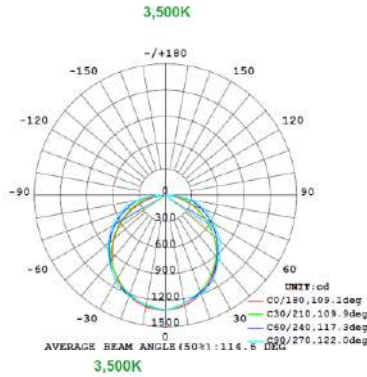

PHOTOMETRIC DATA

2x4 24W

2x4 29W