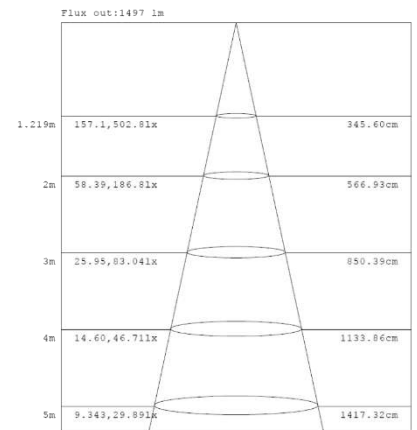

Note: The Curves indicate the illuminated area and the average illumination when the luminaire is at different distance.

1x4 29W

Note: The Curves indicate the illuminated area and the average illumination when the luminaire is at different distance.

Note: The Curves indicate the illuminated area and the average illumination when the luminaire is at different distance.

Note: The Curves indicate the illuminated area and the average illumination when the luminaire is at different distance.

PHOTOMETRIC DATA

2x2 15W

15W 3,500K

15W 4,000K

15W 5,000K

Note: The Curves indicate the illuminated area and the average illumination when the luminaire is at different distance.

Note: The Curves indicate the illuminated area and the average illumination when the luminaire is at different distance.

Note: The Curves indicate the illuminated area and the average illumination when the luminaire is at different distance.

2x2 19W

15W 3,500K

15W 4,000K

15W 5,000K

Note: The Curves indicate the illuminated area and the average illumination when the luminaire is at different distance.