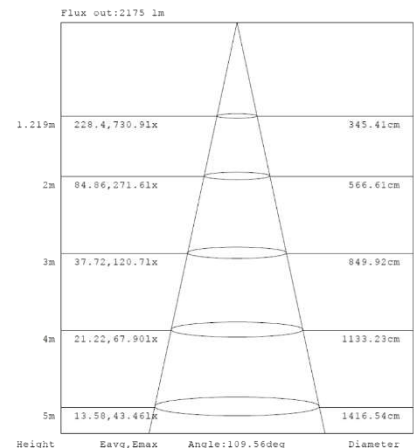

PHOTOMETRIC DATA

2x2 15W

15W 3,500K

15W 4,000K

15W 5,000K

Note: The Curves indicate the illuminated area and the average illumination when the luminaire is at different distance.

Note: The Curves indicate the illuminated area and the average illumination when the luminaire is at different distance.

Note: The Curves indicate the illuminated area and the average illumination when the luminaire is at different distance.

2x2 19W

15W 3,500K

15W 4,000K

15W 5,000K

Note: The Curves indicate the illuminated area and the average illumination when the luminaire is at different distance.

Note: The Curves indicate the illuminated area and the average illumination when the luminaire is at different distance.

Note: The Curves indicate the illuminated area and the average illumination when the luminaire is at different distance.

PHOTOMETRIC DATA

2x2 24W

15W 3,500K

15W 4,000K

15W 5,000K

15W 3,500K

15W 4,000K

15W 5,000K