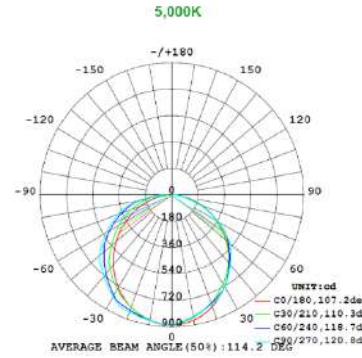

MEASUREMENTS

1x4

2x2

2x4

MODEL	QUANTITY	WEIGHT	UPC CODE
LOC-14TRKT-DMWMCCT	1	lbs	00815586029914
LOC-22TRKT-DMWMCCT	1	5.75 lbs	00815586020089
LOC-24TRKT-DMWMCCT	1	10.10 lbs	00815586020096

PHOTOMETRIC DATA

1x4 15W

1x4 19W

PHOTOMETRIC DATA

1x4 24W

Note: The Curves indicate the illuminated area and the average illumination when the luminaire is at different distance.

Note: The Curves indicate the illuminated area and the average illumination when the luminaire is at different distance.

Note: The Curves indicate the illuminated area and the average illumination when the luminaire is at different distance.

1x4 29W

Note: The Curves indicate the illuminated area and the average illumination when the luminaire is at different distance.

PHOTOMETRIC DATA

2x2 15W

15W 3,500K

15W 4,000K

15W 5,000K

Note: The Curves indicate the illuminated area and the average illumination when the luminaire is at different distance.

Note: The Curves indicate the illuminated area and the average illumination when the luminaire is at different distance.