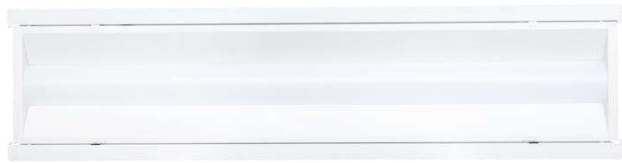

Date: _____ Location: _____
 Product: _____ Project: _____
 Quantity: _____ Catalog #: _____

LED Multi Watt Multi CCT Troffer Retrofit Series

1x4
15W, 19W, 24W and 29W

2x2
15W, 19W, 24W and 29W

2x4
24W, 29W, 32W and 39W

FEATURES

- Default Wattage is the highest wattage
 - 2x4 – 39W
 - 2x2 – 29W
 - 1x4 – 29W
- Default CCT: 5,000K
- Glare-free lighting
- 100,000 hours lifetime

SUITABLE APPLICATIONS

- Warehouses
- Schools
- Factories
- Offices
- Supermarkets
- Logistic Centers
- Exhibition Halls

CONSTRUCTION:

Steel and Aluminum frame. Matte white finish. The entire fixture functions as a heat sink to keep the LEDs cooler to prolong the life of the light.

OPTICAL SYSTEM:

Samsung 2835 LED chips. 120° beam angle.