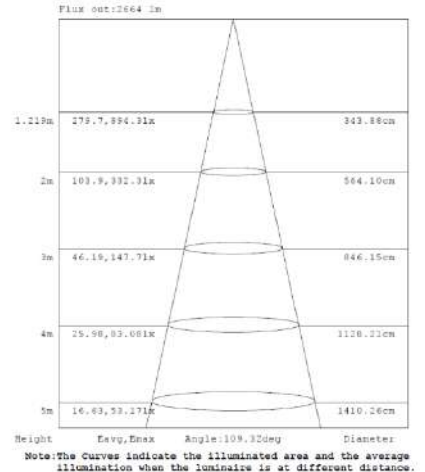

PHOTOMETRIC DATA

2x4 24W

2x4 29W