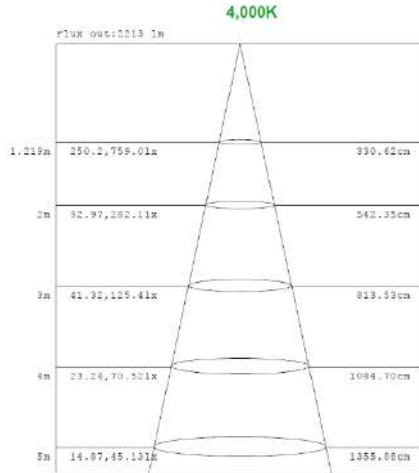

MEASUREMENTS

1x4

2x2

2x4

MODEL	QUANTITY	WEIGHT	UPC CODE
LOC-14TRKT-DMWMCCT	1	lbs	00815586029914
LOC-22TRKT-DMWMCCT	1	5.75 lbs	00815586020089
LOC-24TRKT-DMWMCCT	1	10.10 lbs	00815586020096

PHOTOMETRIC DATA

1x4 15W

1x4 19W

PHOTOMETRIC DATA

1x4 24W

Note: The Curves indicate the illuminated area and the average illumination when the luminaire is at different distance.

Note: The Curves indicate the illuminated area and the average illumination when the luminaire is at different distance.

Note: The Curves indicate the illuminated area and the average illumination when the luminaire is at different distance.

1x4 29W

Note: The Curves indicate the illuminated area and the average illumination when the luminaire is at different distance.

PHOTOMETRIC DATA

2x2 15W

15W 3,500K

15W 4,000K

15W 5,000K

Note: The Curves indicate the illuminated area and the average illumination when the luminaire is at different distance.

Note: The Curves indicate the illuminated area and the average illumination when the luminaire is at different distance.