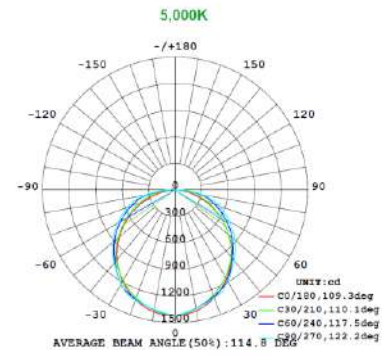

PHOTOMETRIC DATA

2x4 32W