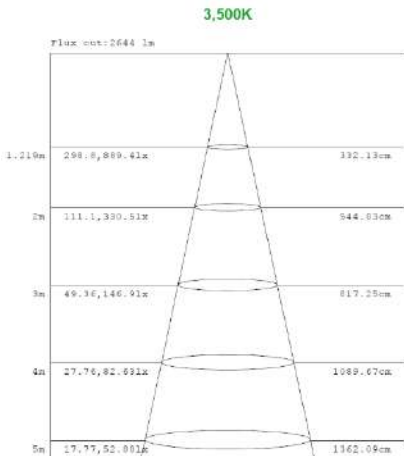

MEASUREMENTS

1x4

2x2

2x4

MODEL	QUANTITY	WEIGHT	UPC CODE
LOC-14TRKT-DMWMCCT	1	lbs	00815586029914
LOC-22TRKT-DMWMCCT	1	5.75 lbs	00815586020089
LOC-24TRKT-DMWMCCT	1	10.10 lbs	00815586020096

PHOTOMETRIC DATA

1x4 15W

1x4 19W

PHOTOMETRIC DATA

1x4 24W

Note: The Curves indicate the illuminated area and the average illumination when the luminaire is at different distance.

Note: The Curves indicate the illuminated area and the average illumination when the luminaire is at different distance.

Note: The Curves indicate the illuminated area and the average illumination when the luminaire is at different distance.

1x4 29W

Note: The Curves indicate the illuminated area and the average illumination when the luminaire is at different distance.

Note: The Curves indicate the illuminated area and the average illumination when the luminaire is at different distance.

Note: The Curves indicate the illuminated area and the average illumination when the luminaire is at different distance.