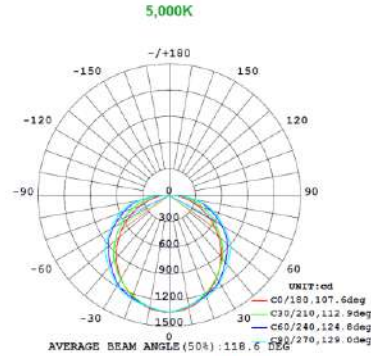

1x4 19W

PHOTOMETRIC DATA

1x4 24W

Note: The Curves indicate the illuminated area and the average illumination when the luminaire is at different distance.

Note: The Curves indicate the illuminated area and the average illumination when the luminaire is at different distance.

Note: The Curves indicate the illuminated area and the average illumination when the luminaire is at different distance.

1x4 29W

Note: The Curves indicate the illuminated area and the average illumination when the luminaire is at different distance.

Note: The Curves indicate the illuminated area and the average illumination when the luminaire is at different distance.

Note: The Curves indicate the illuminated area and the average illumination when the luminaire is at different distance.

PHOTOMETRIC DATA

2x2 15W

15W 3,500K

15W 4,000K

15W 5,000K

Note: The Curves indicate the illuminated area and the average illumination when the luminaire is at different distance.

Note: The Curves indicate the illuminated area and the average illumination when the luminaire is at different distance.