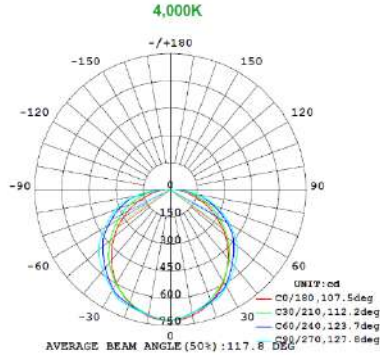

MEASUREMENTS

1x4

2x2

2x4

MODEL	QUANTITY	WEIGHT	UPC CODE
LOC-14TRKT-DMWMCCT	1	lbs	00815586029914
LOC-22TRKT-DMWMCCT	1	5.75 lbs	00815586020089
LOC-24TRKT-DMWMCCT	1	10.10 lbs	00815586020096

PHOTOMETRIC DATA

1x4 15W

1x4 19W

PHOTOMETRIC DATA

1x4 24W

Note: The Curves indicate the illuminated area and the average illumination when the luminaire is at different distance.

Note: The Curves indicate the illuminated area and the average illumination when the luminaire is at different distance.

Note: The Curves indicate the illuminated area and the average illumination when the luminaire is at different distance.

1x4 29W

Note: The Curves indicate the illuminated area and the average illumination when the luminaire is at different distance.

PHOTOMETRIC DATA

2x2 15W

15W 3,500K

15W 4,000K

15W 5,000K

Note: The Curves indicate the illuminated area and the average illumination when the luminaire is at different distance.

Note: The Curves indicate the illuminated area and the average illumination when the luminaire is at different distance.