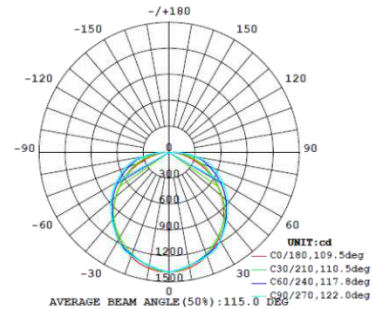

PHOTOMETRIC DATA

2x2 15W

15W 3,500K

15W 4,000K

15W 5,000K

Note: The Curves indicate the illuminated area and the average illumination when the luminaire is at different distance.

Note: The Curves indicate the illuminated area and the average illumination when the luminaire is at different distance.

Note: The Curves indicate the illuminated area and the average illumination when the luminaire is at different distance.

Note: The Curves indicate the illuminated area and the average illumination when the luminaire is at different distance.

PHOTOMETRIC DATA

2x2 24W

15W 3,500K

15W 4,000K

15W 5,000K

15W 3,500K

15W 4,000K

15W 5,000K

2x2 29W

15W 3,500K

15W 4,000K

15W 5,000K

15W 3,500K

15W 4,000K

15W 5,000K

PHOTOMETRIC DATA