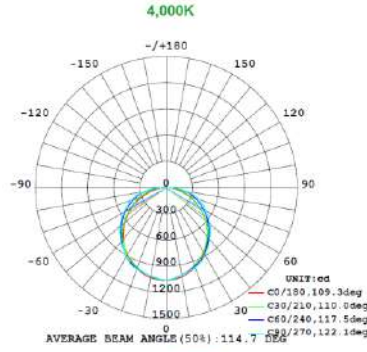

PHOTOMETRIC DATA

2x4 24W