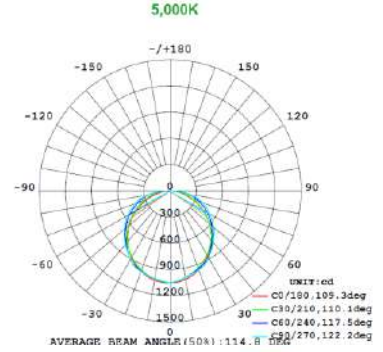

PHOTOMETRIC DATA

2x4 24W