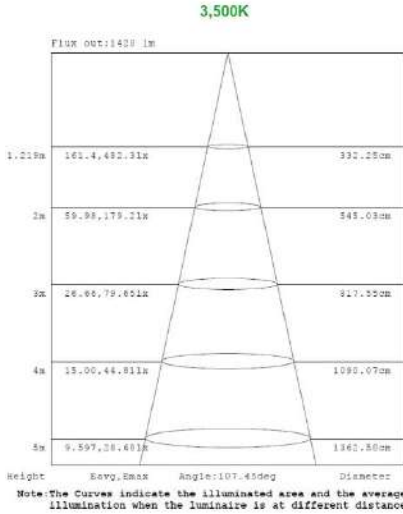

MEASUREMENTS

1x4

2x2

2x4

MODEL	QUANTITY	WEIGHT	UPC CODE
LOC-14TRKT-DMWMCCT	1	lbs	00815586029914
LOC-22TRKT-DMWMCCT	1	5.75 lbs	00815586020089
LOC-24TRKT-DMWMCCT	1	10.10 lbs	00815586020096

PHOTOMETRIC DATA

1x4 15W

1x4 19W

PHOTOMETRIC DATA

1x4 24W

Note: The Curves indicate the illuminated area and the average illumination when the luminaire is at different distance.

Note: The Curves indicate the illuminated area and the average illumination when the luminaire is at different distance.

Note: The Curves indicate the illuminated area and the average illumination when the luminaire is at different distance.

1x4 29W

Note: The Curves indicate the illuminated area and the average illumination when the luminaire is at different distance.

PHOTOMETRIC DATA

2x2 15W

15W 3,500K

15W 4,000K

15W 5,000K

Note: The Curves indicate the illuminated area and the average illumination when the luminaire is at different distance.

Note: The Curves indicate the illuminated area and the average illumination when the luminaire is at different distance.