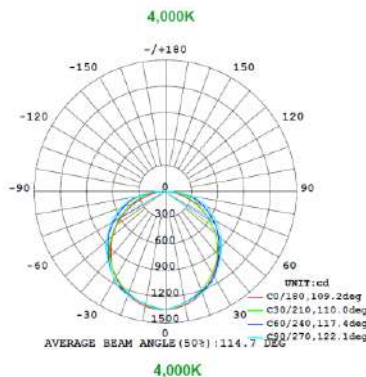

PHOTOMETRIC DATA

2x4 24W

2x4 29W