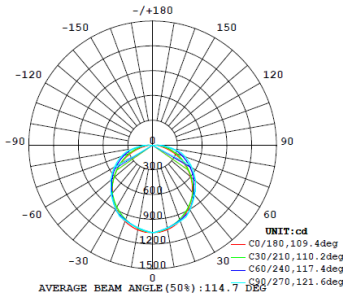

PHOTOMETRIC DATA

2x2 24W

15W 3,500K