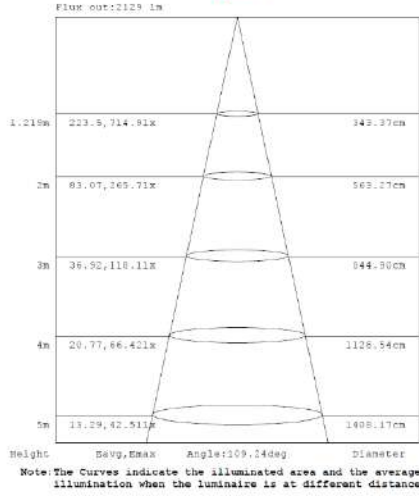

PHOTOMETRIC DATA

2x4 24W