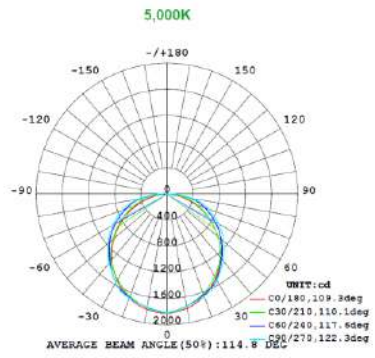

PHOTOMETRIC DATA

2x2 15W

15W 3,500K

15W 4,000K

15W 5,000K

Note: The Curves indicate the illuminated area and the average illumination when the luminaire is at different distance.

Note: The Curves indicate the illuminated area and the average illumination when the luminaire is at different distance.

Note: The Curves indicate the illuminated area and the average illumination when the luminaire is at different distance.

Note: The Curves indicate the illuminated area and the average illumination when the luminaire is at different distance.

2x2 29W

15W 3,500K

15W 4,000K

15W 5,000K

15W 3,500K

15W 4,000K

15W 5,000K

PHOTOMETRIC DATA

2x4 24W

2x4 29W

PHOTOMETRIC DATA

2x4 32W

2x4 39W

MOUNTING OPTIONS

Surface Mount

Recessed Mount