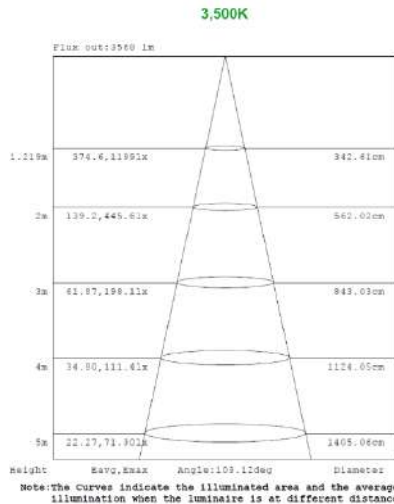

PHOTOMETRIC DATA

2x2 15W

15W 3,500K

15W 4,000K

15W 5,000K

Note: The Curves indicate the illuminated area and the average illumination when the luminaire is at different distance.

Note: The Curves indicate the illuminated area and the average illumination when the luminaire is at different distance.

Note: The Curves indicate the illuminated area and the average illumination when the luminaire is at different distance.

Note: The Curves indicate the illuminated area and the average illumination when the luminaire is at different distance.

2x2 29W

15W 3,500K

15W 4,000K

15W 5,000K

15W 3,500K

15W 4,000K

15W 5,000K

PHOTOMETRIC DATA

2x4 24W

2x4 29W

PHOTOMETRIC DATA

2x4 32W

2x4 39W

MOUNTING OPTIONS

Surface Mount

Recessed Mount