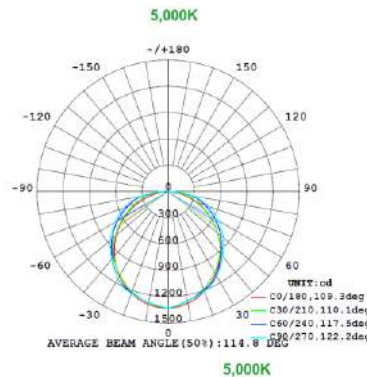

PHOTOMETRIC DATA

2x4 24W

2x4 29W