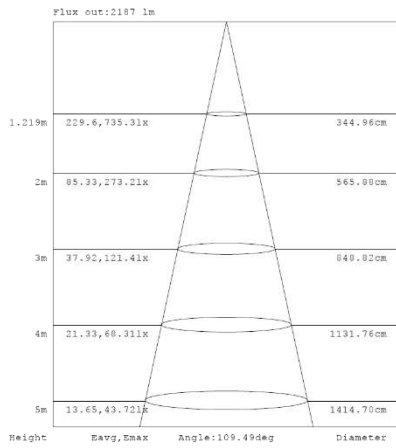

PHOTOMETRIC DATA

2x2 15W

15W 3,500K

15W 4,000K

15W 5,000K

Note: The Curves indicate the illuminated area and the average illumination when the luminaire is at different distance.

Note: The Curves indicate the illuminated area and the average illumination when the luminaire is at different distance.

Note: The Curves indicate the illuminated area and the average illumination when the luminaire is at different distance.

2x2 19W

15W 3,500K

15W 4,000K

15W 5,000K

Note: The Curves indicate the illuminated area and the average illumination when the luminaire is at different distance.

Note: The Curves indicate the illuminated area and the average illumination when the luminaire is at different distance.

Note: The Curves indicate the illuminated area and the average illumination when the luminaire is at different distance.

PHOTOMETRIC DATA

2x2 24W

15W 3,500K

15W 4,000K

15W 5,000K

15W 3,500K

15W 4,000K

15W 5,000K