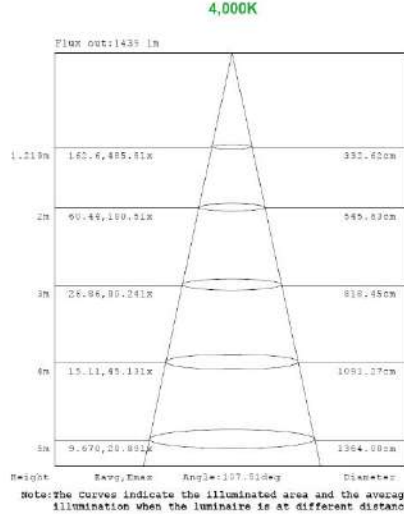

MEASUREMENTS

1x4

2x2

2x4

MODEL	QUANTITY	WEIGHT	UPC CODE
LOC-14TRKT-DMWMCCT	1	lbs	00815586029914
LOC-22TRKT-DMWMCCT	1	5.75 lbs	00815586020089
LOC-24TRKT-DMWMCCT	1	10.10 lbs	00815586020096

PHOTOMETRIC DATA

1x4 15W

1x4 19W

PHOTOMETRIC DATA

1x4 24W

Note: The Curves indicate the illuminated area and the average illumination when the luminaire is at different distance.

Note: The Curves indicate the illuminated area and the average illumination when the luminaire is at different distance.

Note: The Curves indicate the illuminated area and the average illumination when the luminaire is at different distance.

1x4 29W

Note: The Curves indicate the illuminated area and the average illumination when the luminaire is at different distance.

Note: The Curves indicate the illuminated area and the average illumination when the luminaire is at different distance.

Note: The Curves indicate the illuminated area and the average illumination when the luminaire is at different distance.