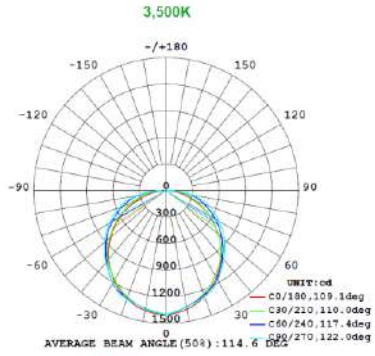

PHOTOMETRIC DATA

2x2 15W

15W 3,500K

15W 4,000K

15W 5,000K

Note: The Curves indicate the illuminated area and the average illumination when the luminaire is at different distance.

Note: The Curves indicate the illuminated area and the average illumination when the luminaire is at different distance.

Note: The Curves indicate the illuminated area and the average illumination when the luminaire is at different distance.

Note: The Curves indicate the illuminated area and the average illumination when the luminaire is at different distance.

2x2 29W

15W 3,500K

15W 4,000K

15W 5,000K

15W 3,500K

15W 4,000K

15W 5,000K

PHOTOMETRIC DATA

2x4 24W

2x4 29W

PHOTOMETRIC DATA

2x4 32W

2x4 39W

MOUNTING OPTIONS

Surface Mount

Recessed Mount