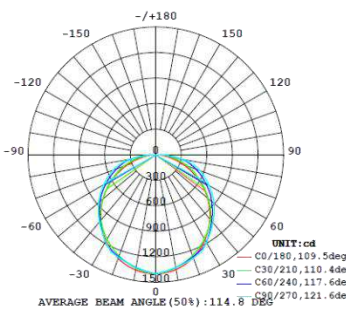

PHOTOMETRIC DATA

2x2 24W

2x2 29W

15W 4,000K