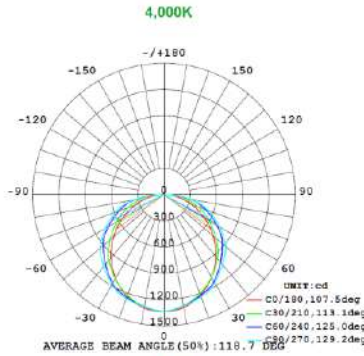

1x4 19W

PHOTOMETRIC DATA

1x4 24W

Note: The Curves indicate the illuminated area and the average illumination when the luminaire is at different distance.

Note: The Curves indicate the illuminated area and the average illumination when the luminaire is at different distance.

Note: The Curves indicate the illuminated area and the average illumination when the luminaire is at different distance.

1x4 29W

Note: The Curves indicate the illuminated area and the average illumination when the luminaire is at different distance.

Note: The Curves indicate the illuminated area and the average illumination when the luminaire is at different distance.

Note: The Curves indicate the illuminated area and the average illumination when the luminaire is at different distance.

PHOTOMETRIC DATA

2x2 15W

15W 3,500K

15W 4,000K

15W 5,000K

Note: The Curves indicate the illuminated area and the average illumination when the luminaire is at different distance.

Note: The Curves indicate the illuminated area and the average illumination when the luminaire is at different distance.