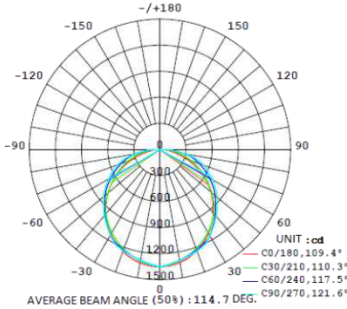

2x2 29W

15W 3,500K