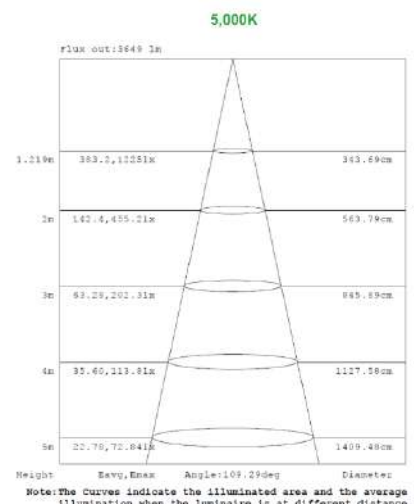

PHOTOMETRIC DATA

2x4 32W

2x4 39W