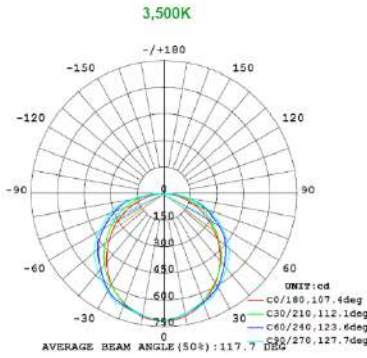

MEASUREMENTS

1x4

2x2

2x4

MODEL	QUANTITY	WEIGHT	UPC CODE
LOC-14TRKT-DMWMCCT	1	lbs	00815586029914
LOC-22TRKT-DMWMCCT	1	5.75 lbs	00815586020089
LOC-24TRKT-DMWMCCT	1	10.10 lbs	00815586020096

PHOTOMETRIC DATA

1x4 15W

1x4 19W

PHOTOMETRIC DATA

1x4 24W

Note: The Curves indicate the illuminated area and the average illumination when the luminaire is at different distance.

Note: The Curves indicate the illuminated area and the average illumination when the luminaire is at different distance.

Note: The Curves indicate the illuminated area and the average illumination when the luminaire is at different distance.

1x4 29W

Note: The Curves indicate the illuminated area and the average illumination when the luminaire is at different distance.

PHOTOMETRIC DATA

2x2 15W

15W 3,500K

15W 4,000K

15W 5,000K

Note: The Curves indicate the illuminated area and the average illumination when the luminaire is at different distance.

Note: The Curves indicate the illuminated area and the average illumination when the luminaire is at different distance.