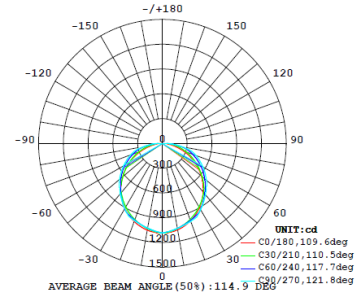

PHOTOMETRIC DATA

2x2 15W

15W 3,500K

15W 4,000K

15W 5,000K

Note: The Curves indicate the illuminated area and the average illumination when the luminaire is at different distance.

Note: The Curves indicate the illuminated area and the average illumination when the luminaire is at different distance.

Note: The Curves indicate the illuminated area and the average illumination when the luminaire is at different distance.

2x2 19W

15W 3,500K

15W 4,000K

15W 5,000K

Note: The Curves indicate the illuminated area and the average illumination when the luminaire is at different distance.

Note: The Curves indicate the illuminated area and the average illumination when the luminaire is at different distance.

Note: The Curves indicate the illuminated area and the average illumination when the luminaire is at different distance.

PHOTOMETRIC DATA

2x2 24W

15W 3,500K

15W 4,000K

15W 5,000K

15W 3,500K

15W 4,000K

15W 5,000K