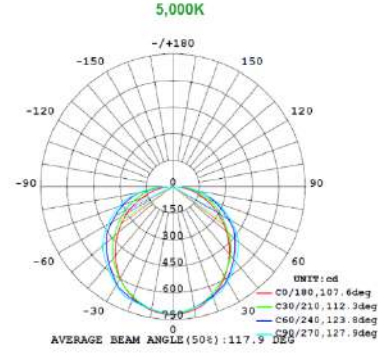

MEASUREMENTS

1x4

2x2

2x4

MODEL	QUANTITY	WEIGHT	UPC CODE
LOC-14TRKT-DMWMCCT	1	lbs	00815586029914
LOC-22TRKT-DMWMCCT	1	5.75 lbs	00815586020089
LOC-24TRKT-DMWMCCT	1	10.10 lbs	00815586020096

PHOTOMETRIC DATA

1x4 15W

1x4 19W

PHOTOMETRIC DATA

1x4 24W

Note: The Curves indicate the illuminated area and the average illumination when the luminaire is at different distance.

Note: The Curves indicate the illuminated area and the average illumination when the luminaire is at different distance.

Note: The Curves indicate the illuminated area and the average illumination when the luminaire is at different distance.

1x4 29W

Note: The Curves indicate the illuminated area and the average illumination when the luminaire is at different distance.

PHOTOMETRIC DATA

2x2 15W

15W 3,500K

15W 4,000K

15W 5,000K

Note: The Curves indicate the illuminated area and the average illumination when the luminaire is at different distance.

Note: The Curves indicate the illuminated area and the average illumination when the luminaire is at different distance.