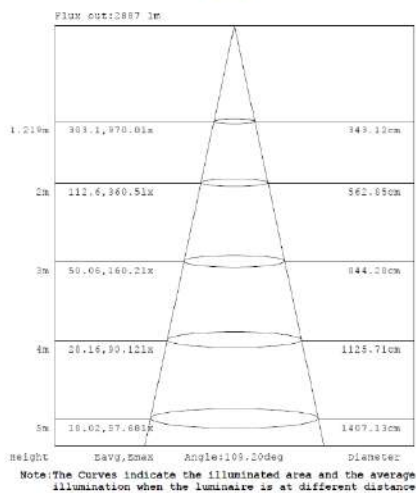

Note: The Curves indicate the illuminated area and the average illumination when the luminaire is at different distance.

Note: The Curves indicate the illuminated area and the average illumination when the luminaire is at different distance.

PHOTOMETRIC DATA

2x2 15W

15W 3,500K

15W 4,000K

15W 5,000K

Note: The Curves indicate the illuminated area and the average illumination when the luminaire is at different distance.

Note: The Curves indicate the illuminated area and the average illumination when the luminaire is at different distance.

2x4 24W

2x4 29W

PHOTOMETRIC DATA

2x4 32W

2x4 39W

MOUNTING OPTIONS

Surface Mount

Recessed Mount