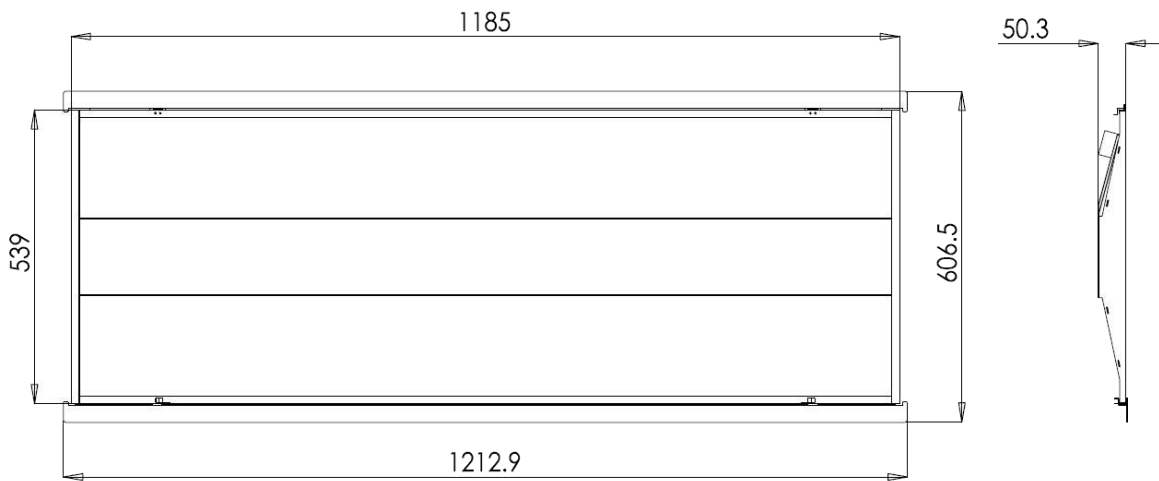

MEASUREMENTS

1x4

2x2

2x4

MODEL	QUANTITY	WEIGHT	UPC CODE
LOC-14TRKT-DMWMCCT	1	lbs	00815586029914
LOC-22TRKT-DMWMCCT	1	5.75 lbs	00815586020089
LOC-24TRKT-DMWMCCT	1	10.10 lbs	00815586020096

PHOTOMETRIC DATA

1x4 15W

1x4 19W

PHOTOMETRIC DATA

1x4 24W

Note: The Curves indicate the illuminated area and the average illumination when the luminaire is at different distance.

Note: The Curves indicate the illuminated area and the average illumination when the luminaire is at different distance.

Note: The Curves indicate the illuminated area and the average illumination when the luminaire is at different distance.

1x4 29W

Note: The Curves indicate the illuminated area and the average illumination when the luminaire is at different distance.