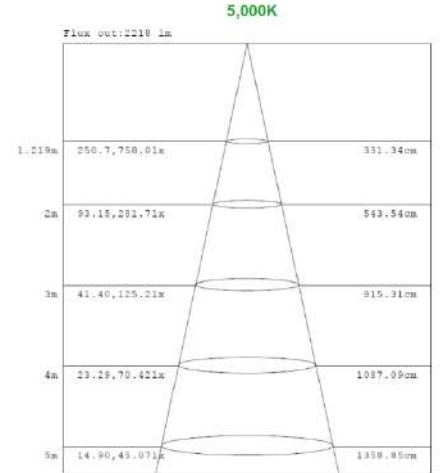

MEASUREMENTS

1x4

2x2

2x4

MODEL	QUANTITY	WEIGHT	UPC CODE
LOC-14TRKT-DMWMCCT	1	lbs	00815586029914
LOC-22TRKT-DMWMCCT	1	5.75 lbs	00815586020089
LOC-24TRKT-DMWMCCT	1	10.10 lbs	00815586020096

PHOTOMETRIC DATA

1x4 15W

1x4 19W

PHOTOMETRIC DATA

1x4 24W

Note: The Curves indicate the illuminated area and the average illumination when the luminaire is at different distance.

Note: The Curves indicate the illuminated area and the average illumination when the luminaire is at different distance.

Note: The Curves indicate the illuminated area and the average illumination when the luminaire is at different distance.

1x4 29W

Note: The Curves indicate the illuminated area and the average illumination when the luminaire is at different distance.