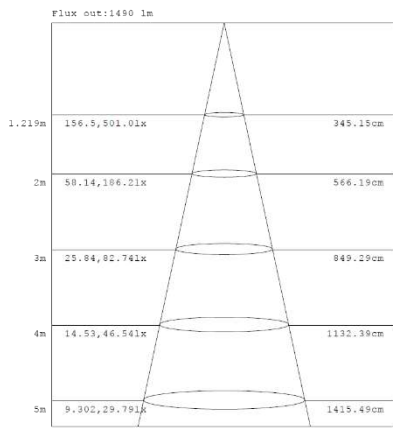

Note: The Curves indicate the illuminated area and the average illumination when the luminaire is at different distance.

1x4 29W

Note: The Curves indicate the illuminated area and the average illumination when the luminaire is at different distance.

Note: The Curves indicate the illuminated area and the average illumination when the luminaire is at different distance.

Note: The Curves indicate the illuminated area and the average illumination when the luminaire is at different distance.

PHOTOMETRIC DATA

2x2 15W

15W 3,500K

15W 4,000K

15W 5,000K

Note: The Curves indicate the illuminated area and the average illumination when the luminaire is at different distance.

Note: The Curves indicate the illuminated area and the average illumination when the luminaire is at different distance.

Note: The Curves indicate the illuminated area and the average illumination when the luminaire is at different distance.

2x2 19W

15W 3,500K

15W 4,000K

15W 5,000K

Note: The Curves indicate the illuminated area and the average illumination when the luminaire is at different distance.