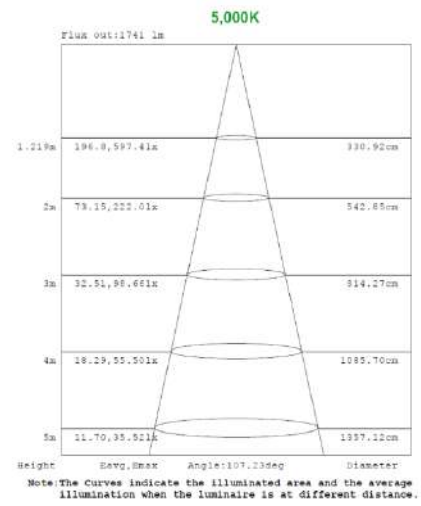

MEASUREMENTS

1x4

2x2

2x4

MODEL	QUANTITY	WEIGHT	UPC CODE
LOC-14TRKT-DMWMCCT	1	lbs	00815586029914
LOC-22TRKT-DMWMCCT	1	5.75 lbs	00815586020089
LOC-24TRKT-DMWMCCT	1	10.10 lbs	00815586020096

PHOTOMETRIC DATA

1x4 15W

1x4 19W

PHOTOMETRIC DATA

1x4 24W

Note: The Curves indicate the illuminated area and the average illumination when the luminaire is at different distance.

Note: The Curves indicate the illuminated area and the average illumination when the luminaire is at different distance.

Note: The Curves indicate the illuminated area and the average illumination when the luminaire is at different distance.

1x4 29W

Note: The Curves indicate the illuminated area and the average illumination when the luminaire is at different distance.

Note: The Curves indicate the illuminated area and the average illumination when the luminaire is at different distance.

Note: The Curves indicate the illuminated area and the average illumination when the luminaire is at different distance.