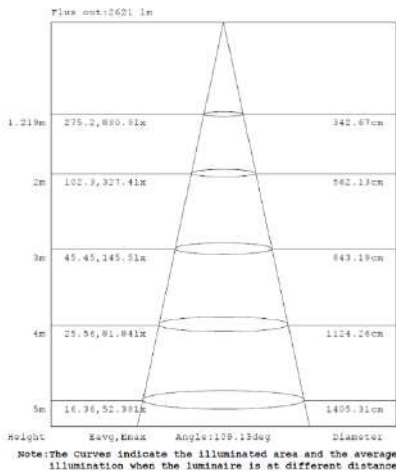

PHOTOMETRIC DATA

2x4 24W

2x4 29W