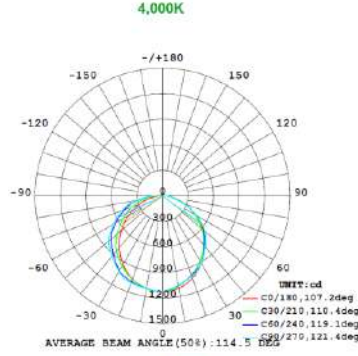

MEASUREMENTS

1x4

2x2

2x4

MODEL	QUANTITY	WEIGHT	UPC CODE
LOC-14TRKT-DMWMCCT	1	lbs	00815586029914
LOC-22TRKT-DMWMCCT	1	5.75 lbs	00815586020089
LOC-24TRKT-DMWMCCT	1	10.10 lbs	00815586020096

PHOTOMETRIC DATA

1x4 15W

1x4 19W

PHOTOMETRIC DATA

1x4 24W

Note: The Curves indicate the illuminated area and the average illumination when the luminaire is at different distance.

Note: The Curves indicate the illuminated area and the average illumination when the luminaire is at different distance.

Note: The Curves indicate the illuminated area and the average illumination when the luminaire is at different distance.

1x4 29W

Note: The Curves indicate the illuminated area and the average illumination when the luminaire is at different distance.

PHOTOMETRIC DATA

2x2 15W

15W 3,500K

15W 4,000K

15W 5,000K

Note: The Curves indicate the illuminated area and the average illumination when the luminaire is at different distance.

Note: The Curves indicate the illuminated area and the average illumination when the luminaire is at different distance.