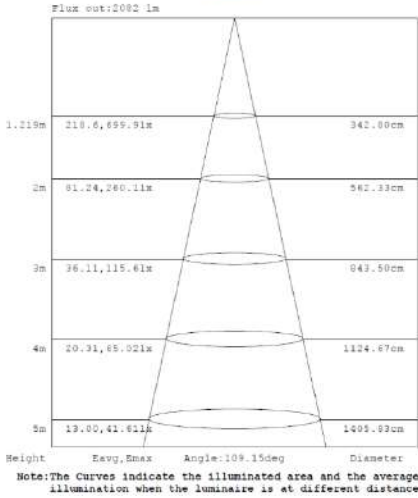

PHOTOMETRIC DATA

2x4 24W