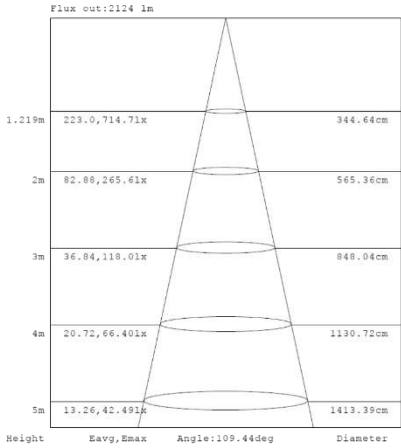

PHOTOMETRIC DATA

2x2 15W

15W 3,500K

15W 4,000K

15W 5,000K

Note: The Curves indicate the illuminated area and the average illumination when the luminaire is at different distance.

Note: The Curves indicate the illuminated area and the average illumination when the luminaire is at different distance.

Note: The Curves indicate the illuminated area and the average illumination when the luminaire is at different distance.

2x2 19W

15W 3,500K

15W 4,000K

15W 5,000K

Note: The Curves indicate the illuminated area and the average illumination when the luminaire is at different distance.

Note: The Curves indicate the illuminated area and the average illumination when the luminaire is at different distance.

Note: The Curves indicate the illuminated area and the average illumination when the luminaire is at different distance.

PHOTOMETRIC DATA

2x2 24W

15W 3,500K

15W 4,000K

15W 5,000K

15W 3,500K

15W 4,000K

15W 5,000K