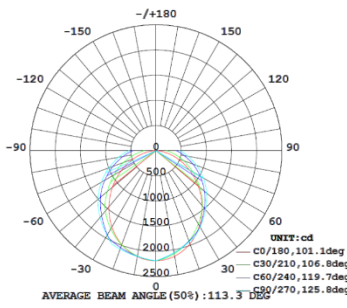

8FT 48W

3,500K

Note: The Curves indicate the illuminated area and the average illumination when the luminaire is at different distance.

4,000K

Note: The Curves indicate the illuminated area and the average illumination when the luminaire is at different distance.

5,000K

Note: The Curves indicate the illuminated area and the average illumination when the luminaire is at different distance.

8FT 68W

3,500K

4,000K

5,000K

Note: The Curves indicate the illuminated area and the average illumination when the luminaire is at different distance.