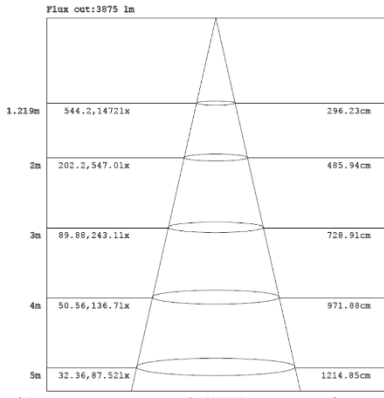

3,500K

Note: The Curves indicate the illuminated area and the average illumination when the luminaire is at different distance.