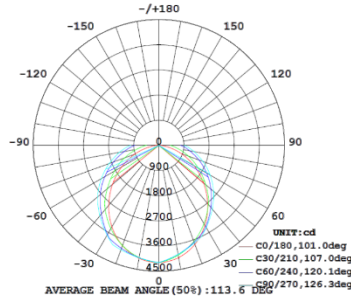

8FT 90W

4,000K

OPTIONAL MOUNTING

OPTIONAL ACCESSORIES