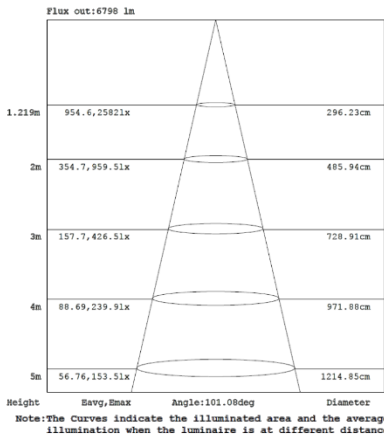

### 5,000K

Note: The Curves indicate the illuminated area and the average illumination when the luminaire is at different distance.

### 4,000K

Note: The Curves indicate the illuminated area and the average illumination when the luminaire is at different distance.

## 8FT 90W

3,500K

4,000K

5,000K