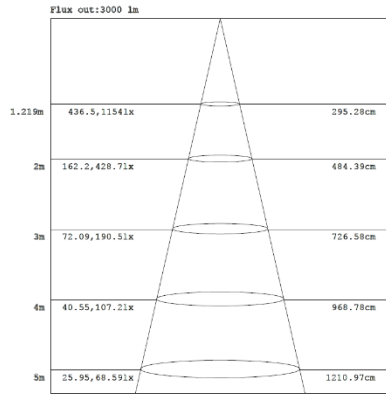

# PHOTOMETRIC DATA

## 4FT 36W

3,500K

4,000K

5,000K