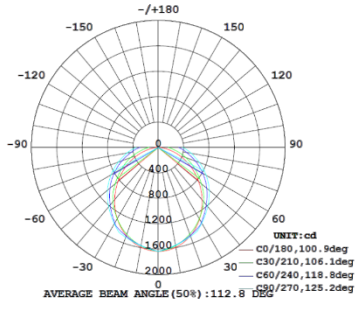

PHOTOMETRIC DATA

4FT 36W

3,500K