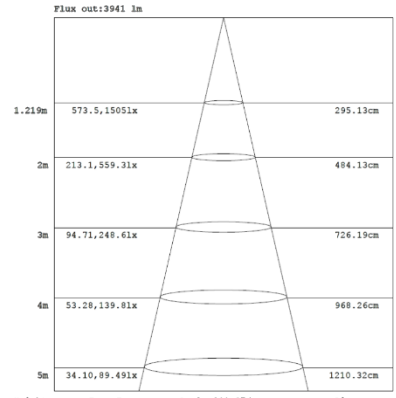

5,000K

Note: The Curves indicate the illuminated area and the average illumination when the luminaire is at different distance.