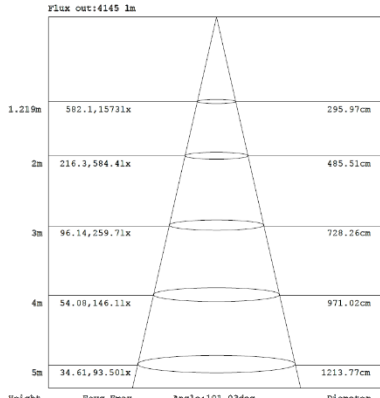

4,000K

Note: The Curves indicate the illuminated area and the average illumination when the luminaire is at different distance.