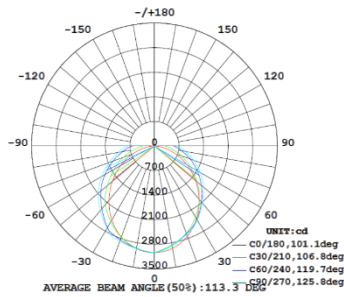

8FT 48W

3,500K

Note: The Curves indicate the illuminated area and the average illumination when the luminaire is at different distance.

4,000K

Note: The Curves indicate the illuminated area and the average illumination when the luminaire is at different distance.

5,000K

Note: The Curves indicate the illuminated area and the average illumination when the luminaire is at different distance.

8FT 68W

3,500K

4,000K

5,000K

Note: The Curves indicate the illuminated area and the average illumination when the luminaire is at different distance.