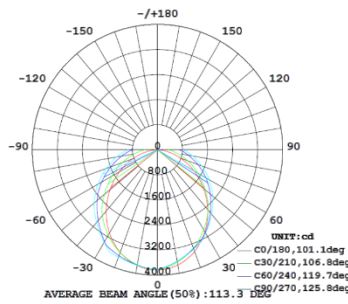

8FT 90W

3,500K