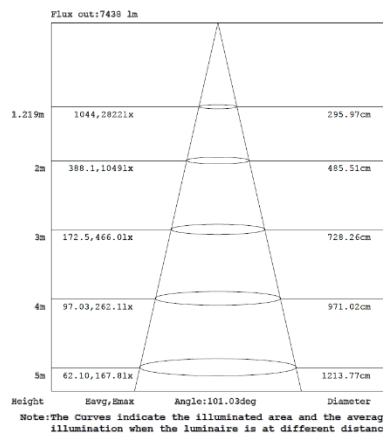

### 5,000K

Note: The Curves indicate the illuminated area and the average illumination when the luminaire is at different distance.

### 4,000K

Note: The Curves indicate the illuminated area and the average illumination when the luminaire is at different distance.

## 8FT 90W

3,500K

4,000K

5,000K