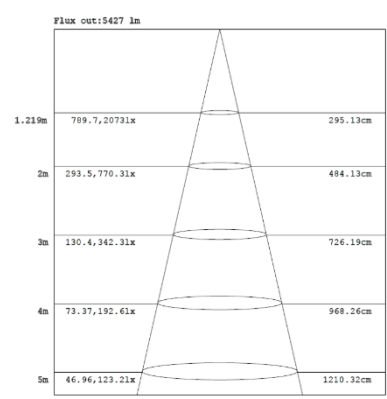

5,000K

Note: The Curves indicate the illuminated area and the average illumination when the luminaire is at different distance.