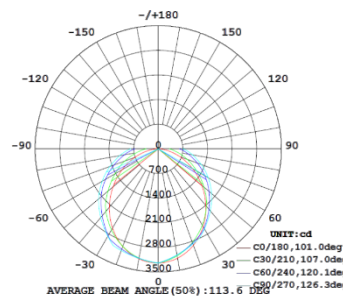

8FT 48W

3,500K

Note: The Curves indicate the illuminated area and the average illumination when the luminaire is at different distance.

4,000K

Note: The Curves indicate the illuminated area and the average illumination when the luminaire is at different distance.

5,000K

Note: The Curves indicate the illuminated area and the average illumination when the luminaire is at different distance.

8FT 68W

3,500K

4,000K

5,000K

Note: The Curves indicate the illuminated area and the average illumination when the luminaire is at different distance.