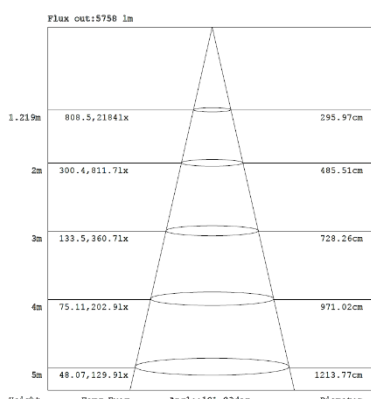

8FT 48W

3,500K

Note: The Curves indicate the illuminated area and the average illumination when the luminaire is at different distance.

4,000K

Note: The Curves indicate the illuminated area and the average illumination when the luminaire is at different distance.

5,000K

Note: The Curves indicate the illuminated area and the average illumination when the luminaire is at different distance.

8FT 68W

3,500K

4,000K

5,000K

Note: The Curves indicate the illuminated area and the average illumination when the luminaire is at different distance.