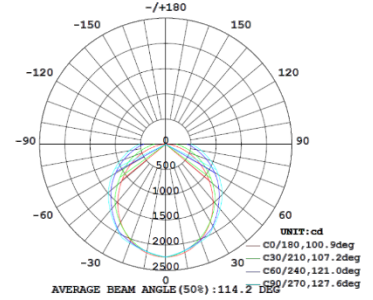

8FT 48W

3,500K

Note: The Curves indicate the illuminated area and the average illumination when the luminaire is at different distance.

4,000K

Note: The Curves indicate the illuminated area and the average illumination when the luminaire is at different distance.

5,000K

Note: The Curves indicate the illuminated area and the average illumination when the luminaire is at different distance.

8FT 68W

3,500K

4,000K

5,000K

Note: The Curves indicate the illuminated area and the average illumination when the luminaire is at different distance.