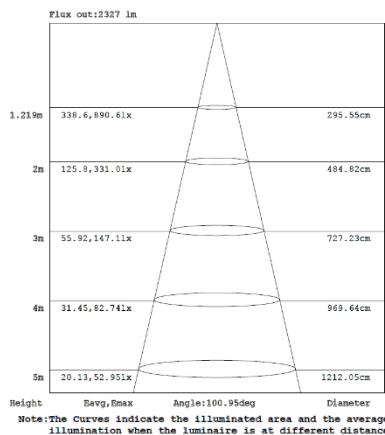

## 4FT 28W

3,500K

4,000K

5,000K

# PHOTOMETRIC DATA