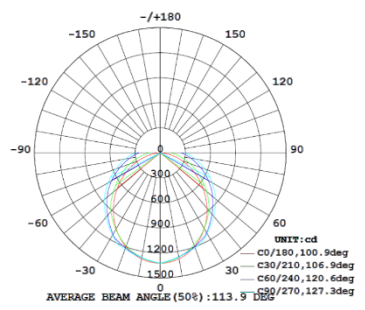

## 4FT 22W

3,500K

4,000K

5,000K

## 4FT 28W

3,500K

4,000K

5,000K

# PHOTOMETRIC DATA