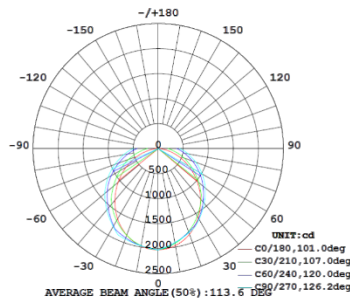

# PHOTOMETRIC DATA

## 4FT 36W

3,500K

4,000K

5,000K

## 4FT 44W

3,500K

4,000K

5,000K