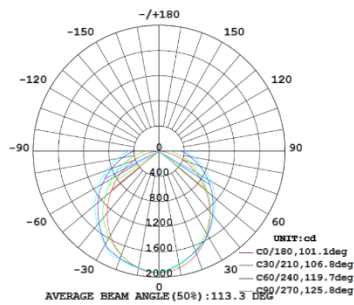

# PHOTOMETRIC DATA

## 4FT 36W

3,500K

4,000K

5,000K

## 4FT 44W

3,500K

4,000K

5,000K