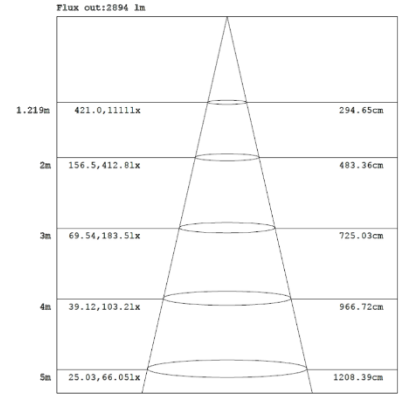

# PHOTOMETRIC DATA

## 4FT 36W

3,500K

4,000K

5,000K