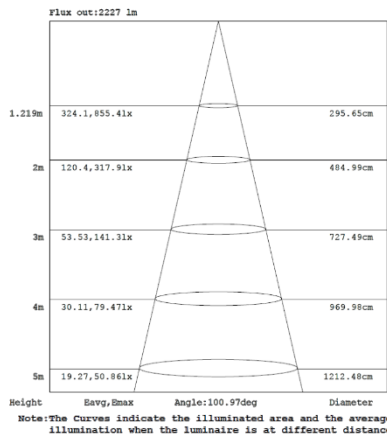

## 4FT 28W

3,500K

4,000K

5,000K

# PHOTOMETRIC DATA