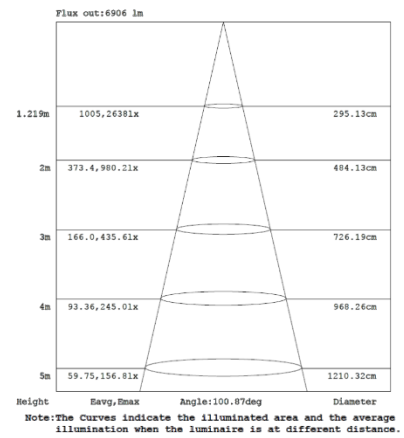

### 5,000K

Note: The Curves indicate the illuminated area and the average illumination when the luminaire is at different distance.

### 4,000K

Note: The Curves indicate the illuminated area and the average illumination when the luminaire is at different distance.

## 8FT 90W

3,500K

4,000K

5,000K