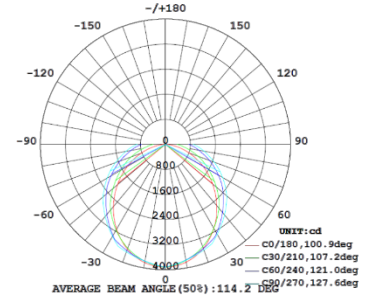

8FT 90W

5,000K

OPTIONAL MOUNTING

OPTIONAL ACCESSORIES