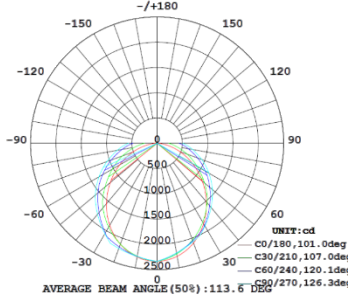

8FT 48W

3,500K

Note: The Curves indicate the illuminated area and the average illumination when the luminaire is at different distance.

4,000K

Note: The Curves indicate the illuminated area and the average illumination when the luminaire is at different distance.

5,000K

Note: The Curves indicate the illuminated area and the average illumination when the luminaire is at different distance.

8FT 68W

3,500K

4,000K

5,000K

Note: The Curves indicate the illuminated area and the average illumination when the luminaire is at different distance.