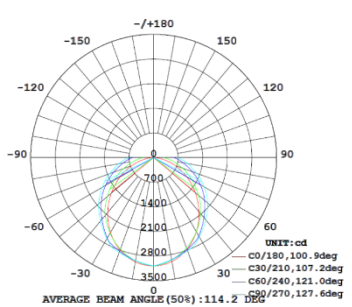

8FT 48W

3,500K

Note: The Curves indicate the illuminated area and the average illumination when the luminaire is at different distance.

4,000K

Note: The Curves indicate the illuminated area and the average illumination when the luminaire is at different distance.

5,000K

Note: The Curves indicate the illuminated area and the average illumination when the luminaire is at different distance.

8FT 68W

3,500K

4,000K

5,000K

Note: The Curves indicate the illuminated area and the average illumination when the luminaire is at different distance.