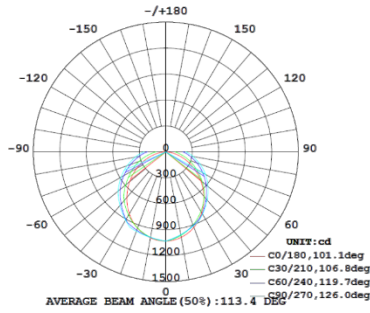

4FT 22W

3,500K