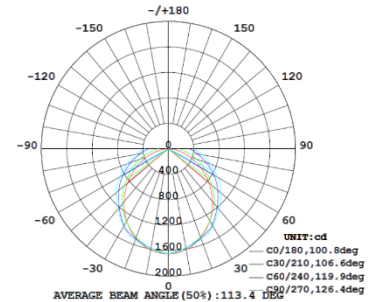

## 4FT 28W

3,500K

4,000K

5,000K

# PHOTOMETRIC DATA

## 4FT 36W

3,500K

4,000K

5,000K