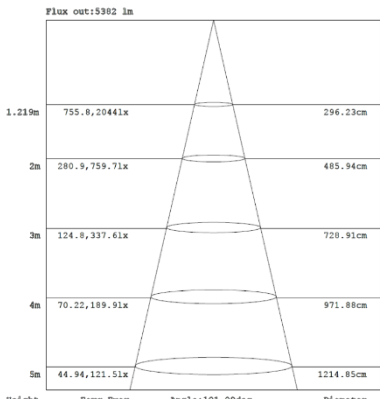

8FT 48W

3,500K

Note: The Curves indicate the illuminated area and the average illumination when the luminaire is at different distance.

4,000K

Note: The Curves indicate the illuminated area and the average illumination when the luminaire is at different distance.

5,000K

Note: The Curves indicate the illuminated area and the average illumination when the luminaire is at different distance.

8FT 68W

3,500K

4,000K

5,000K

Note: The Curves indicate the illuminated area and the average illumination when the luminaire is at different distance.