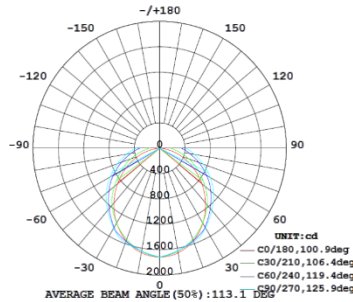

PHOTOMETRIC DATA

4FT 36W

3,500K

4,000K

5,000K

4FT 44W

3,500K

4,000K

5,000K