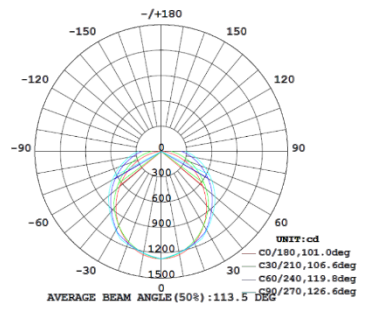

## 4FT 22W

3,500K

4,000K

5,000K

## 4FT 28W

3,500K

4,000K

5,000K

# PHOTOMETRIC DATA