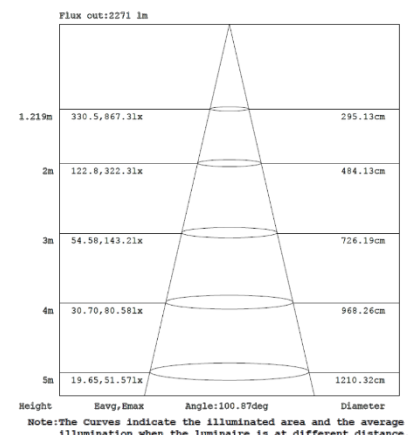

## 4FT 28W

3,500K

4,000K

5,000K

# PHOTOMETRIC DATA