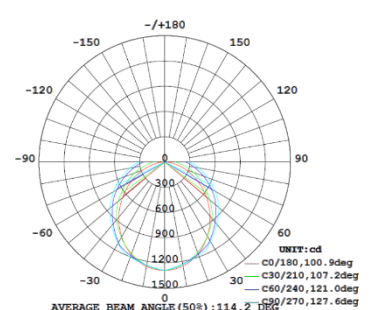

## 4FT 22W

3,500K

4,000K

5,000K

## 4FT 28W

3,500K

4,000K

5,000K

# PHOTOMETRIC DATA