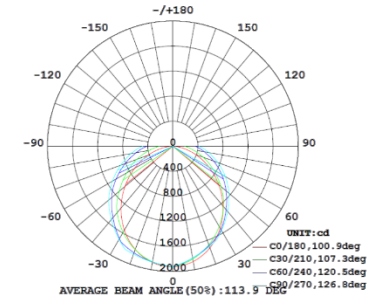

# PHOTOMETRIC DATA

## 4FT 36W

3,500K

4,000K

5,000K

## 4FT 44W

3,500K

4,000K

5,000K