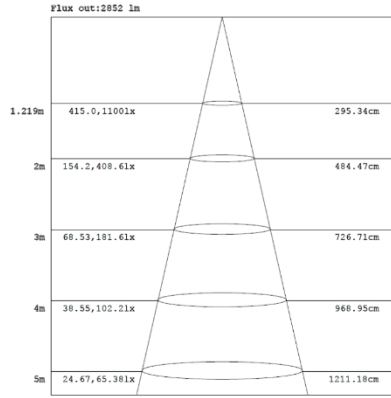

# PHOTOMETRIC DATA

## 4FT 36W

3,500K

4,000K

5,000K