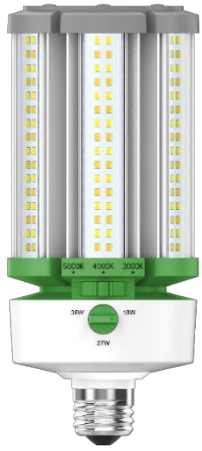

LED LOC-CL-MWMCCT Corn Light Series

18W / 27W / 36W

E26 base

45W / 54W / 63W

E39 base

63W / 80W / 100W

E39 base

FEATURES

SUITABLE APPLICATIONS

- Parking decks
- Auto dealerships
- High masts
- Housing complexes
- Shopping malls
- Parks and Recreational areas

CONSTRUCTION:

Extruded aluminum alloy to be more conductive to heat dissipation with PC cover. Temperature sensor.