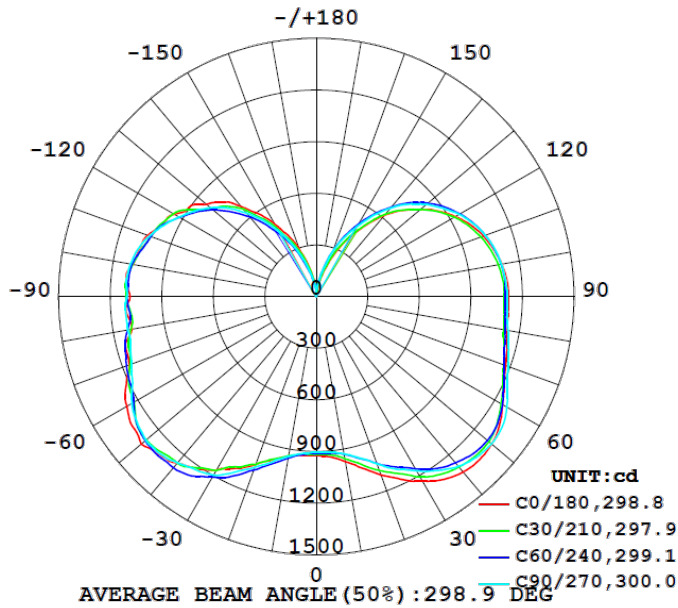

SELECTABLE COLOR TEMPERATURE OPTIONS

18W / 27W / 36W

Flux out: 708.5 lm

Height	Eavg, Emax	Angle: 90.00deg	Diameter
1m	225.5, 293.5lx		200.00cm
2m	56.38, 73.39lx		400.00cm
3m	25.06, 32.62lx		600.00cm
4m	14.10, 18.35lx		800.00cm
5m	9.021, 11.74lx		1000.00cm
6m	6.265, 8.154lx		1200.00cm
7m	4.603, 5.991lx		1400.00cm
8m	3.524, 4.587lx		1600.00cm
9m	2.784, 3.624lx		1800.00cm
10m	2.255, 2.935lx		2000.00cm

Note: The Curves indicate the illuminated area and the average illumination when the luminaire is at different distance.

45W / 54W / 63W

Flux out: 1205 lm

Height	Eavg, Emax	Angle: 90.00deg	Diameter
1m	383.7, 513.8lx		200.00cm
2m	95.92, 128.5lx		400.00cm
3m	42.63, 57.09lx		600.00cm
4m	23.98, 32.11lx		800.00cm
5m	15.35, 20.55lx		1000.00cm
6m	10.66, 14.27lx		1200.00cm
7m	7.830, 10.49lx		1400.00cm
8m	5.995, 8.028lx		1600.00cm
9m	4.737, 6.343lx		1800.00cm
10m	3.837, 5.138lx		2000.00cm

Note: The Curves indicate the illuminated area and the average illumination when the luminaire is at different distance.

63W / 80W / 100W

Flux out: 2139 lm

Height	Eavg, Emax	Angle: 90.00deg	Diameter
1m	680.8, 930.51x		200.00cm
2m	170.2, 232.61x		400.00cm
3m	75.65, 103.41x		600.00cm
4m	42.55, 58.161x		800.00cm
5m	27.23, 37.221x		1000.00cm
6m	18.91, 25.851x		1200.00cm
7m	13.89, 18.991x		1400.00cm
8m	10.64, 14.541x		1600.00cm
9m	8.405, 11.491x		1800.00cm
10m	6.808, 9.3051x		2000.00cm