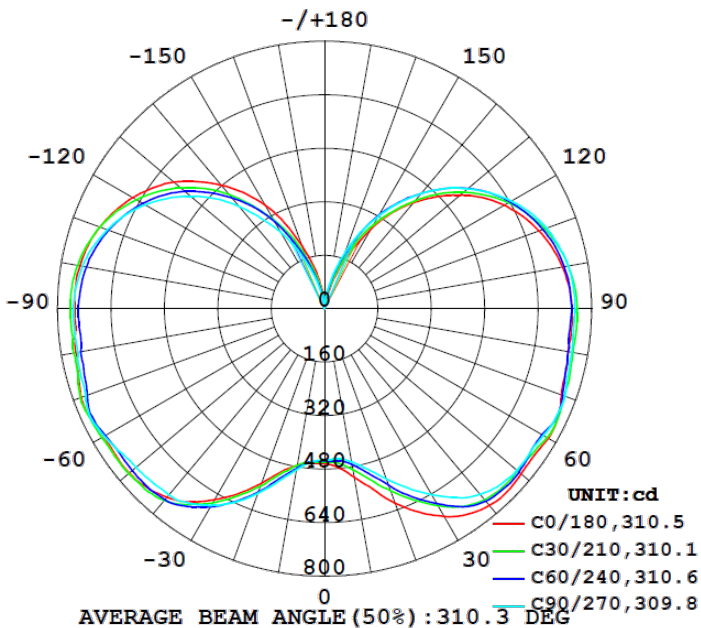

SELECTABLE COLOR TEMPERATURE OPTIONS

18W / 27W / 36W

Flux out: 708.5 lm

Height	Eavg, Emax	Angle: 90.00deg	Diameter
1m	225.5, 293.5lx		200.00cm
2m	56.38, 73.39lx		400.00cm
3m	25.06, 32.62lx		600.00cm
4m	14.10, 18.35lx		800.00cm
5m	9.021, 11.74lx		1000.00cm
6m	6.265, 8.154lx		1200.00cm
7m	4.603, 5.991lx		1400.00cm
8m	3.524, 4.587lx		1600.00cm
9m	2.784, 3.624lx		1800.00cm
10m	2.255, 2.935lx		2000.00cm

Note: The Curves indicate the illuminated area and the average illumination when the luminaire is at different distance.

45W / 54W / 63W

Flux out: 1205 lm

Height	Eavg, Emax	Angle: 90.00deg	Diameter
1m	383.7, 513.8lx		200.00cm
2m	95.92, 128.5lx		400.00cm
3m	42.63, 57.09lx		600.00cm
4m	23.98, 32.11lx		800.00cm
5m	15.35, 20.55lx		1000.00cm
6m	10.66, 14.27lx		1200.00cm
7m	7.830, 10.49lx		1400.00cm
8m	5.995, 8.028lx		1600.00cm
9m	4.737, 6.343lx		1800.00cm
10m	3.837, 5.138lx		2000.00cm

Note: The Curves indicate the illuminated area and the average illumination when the luminaire is at different distance.

63W / 80W / 100W

Flux out: 2139 lm

Height	Eavg, Emax	Angle: 90.00deg	Diameter
1m	680.8, 930.51x		200.00cm
2m	170.2, 232.61x		400.00cm
3m	75.65, 103.41x		600.00cm
4m	42.55, 58.161x		800.00cm
5m	27.23, 37.221x		1000.00cm
6m	18.91, 25.851x		1200.00cm
7m	13.89, 18.991x		1400.00cm
8m	10.64, 14.541x		1600.00cm
9m	8.405, 11.491x		1800.00cm
10m	6.808, 9.3051x		2000.00cm