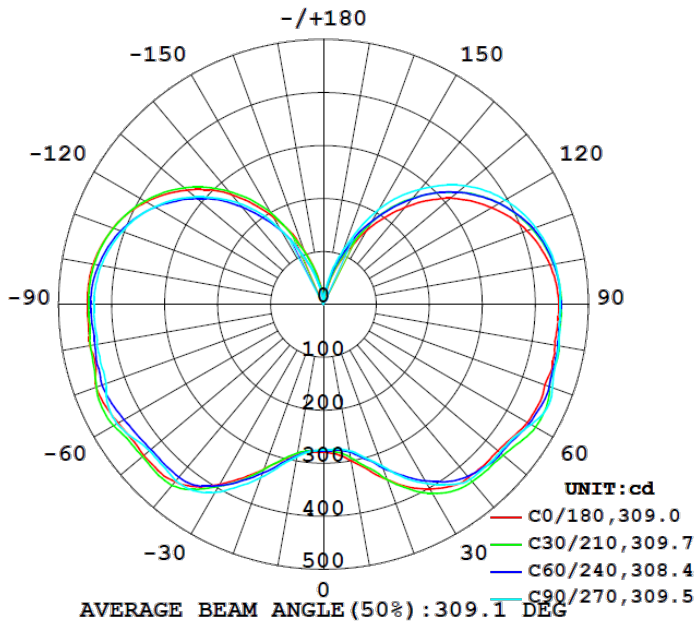

MEASUREMENTS

MODEL	QUANTITY	WEIGHT	UPC CODE
LOC-CL-MW(18/27/36)MCCT(30/40/50)D	1	1.48lbs	00810050941501
LOC-CL-MW(45/54/63)MCCT(30/40/50)D	1	1.81lbs	00810050941518
LOC-CL-MW(63/80/100)MCCT(30/40/50)D	1	3.2 lbs	00810050941525

SELECTABLE COLOR TEMPERATURE OPTIONS

18W / 27W / 36W

Flux out: 708.5 lm

Height	Eavg, Emax	Angle: 90.00deg	Diameter
1m	225.5, 293.5lx		200.00cm
2m	56.38, 73.39lx		400.00cm
3m	25.06, 32.62lx		600.00cm
4m	14.10, 18.35lx		800.00cm
5m	9.021, 11.74lx		1000.00cm
6m	6.265, 8.154lx		1200.00cm
7m	4.603, 5.991lx		1400.00cm
8m	3.524, 4.587lx		1600.00cm
9m	2.784, 3.624lx		1800.00cm
10m	2.255, 2.935lx		2000.00cm

Note: The Curves indicate the illuminated area and the average illumination when the luminaire is at different distance.

45W / 54W / 63W

Flux out: 1205 lm

Height	Eavg, Emax	Angle: 90.00deg	Diameter
1m	383.7, 513.8lx		200.00cm
2m	95.92, 128.5lx		400.00cm
3m	42.63, 57.09lx		600.00cm
4m	23.98, 32.11lx		800.00cm
5m	15.35, 20.55lx		1000.00cm
6m	10.66, 14.27lx		1200.00cm
7m	7.830, 10.49lx		1400.00cm
8m	5.995, 8.028lx		1600.00cm
9m	4.737, 6.343lx		1800.00cm
10m	3.837, 5.138lx		2000.00cm

Note: The Curves indicate the illuminated area and the average illumination when the luminaire is at different distance.

63W / 80W / 100W

Flux out: 2139 lm

Height	Eavg, Emax	Angle: 90.00deg	Diameter
1m	680.8, 930.51x		200.00cm
2m	170.2, 232.61x		400.00cm
3m	75.65, 103.41x		600.00cm
4m	42.55, 58.161x		800.00cm
5m	27.23, 37.221x		1000.00cm
6m	18.91, 25.851x		1200.00cm
7m	13.89, 18.991x		1400.00cm
8m	10.64, 14.541x		1600.00cm
9m	8.405, 11.491x		1800.00cm
10m	6.808, 9.3051x		2000.00cm