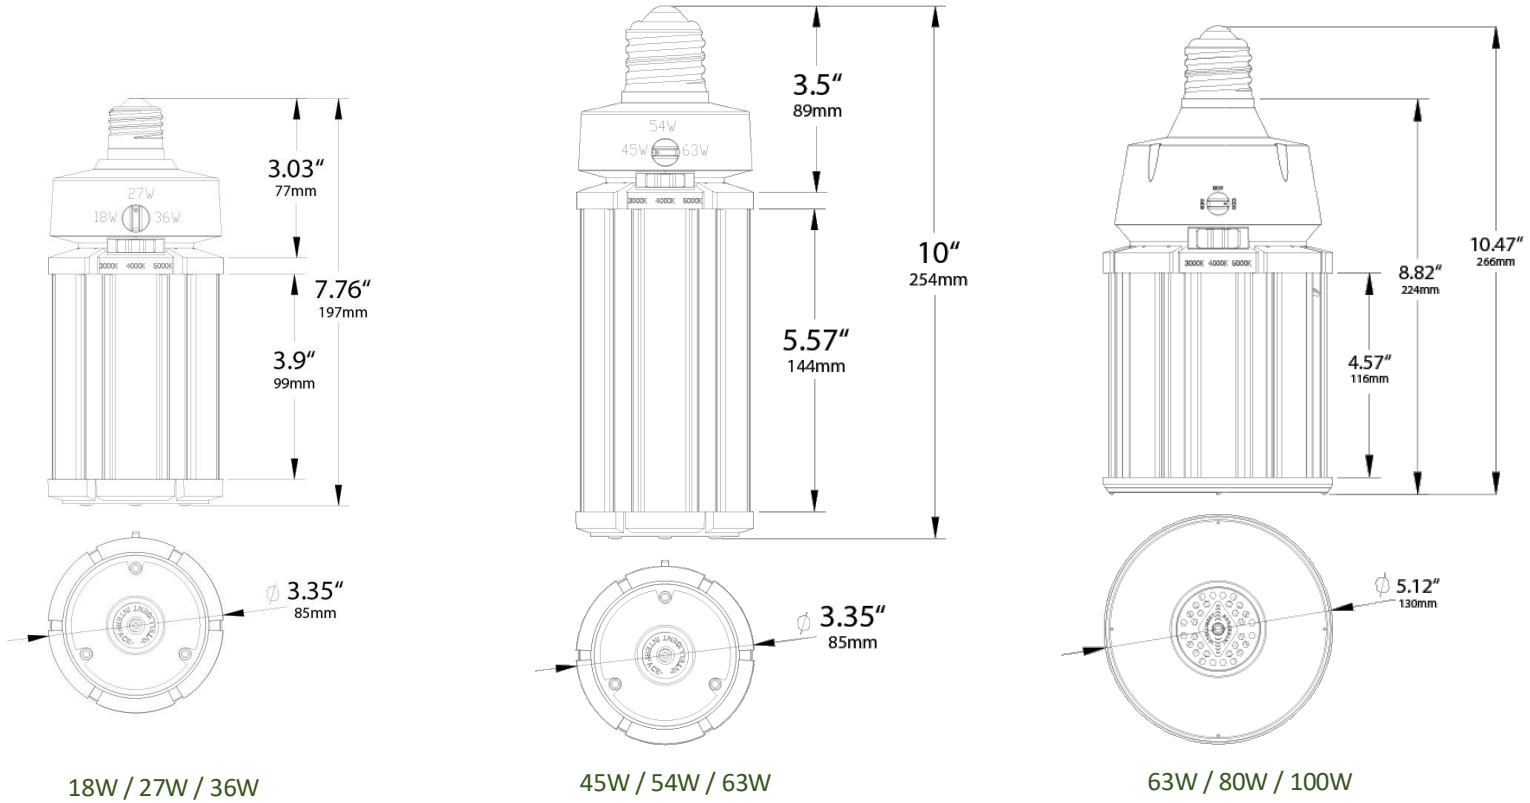

MEASUREMENTS

MODEL	QUANTITY	WEIGHT	UPC CODE
LOC-CL-MW(18/27/36)MCCT(30/40/50)D	1	1.48lbs	00810050941501
LOC-CL-MW(45/54/63)MCCT(30/40/50)D	1	1.81lbs	00810050941518
LOC-CL-MW(63/80/100)MCCT(30/40/50)D	1	3.2 lbs	00810050941525

SELECTABLE COLOR TEMPERATURE OPTIONS

18W / 27W / 36W

Flux out: 708.5 lm

Height	Eavg, Emax	Angle: 90.00deg	Diameter
1m	225.5, 293.5lx		200.00cm
2m	56.38, 73.39lx		400.00cm
3m	25.06, 32.62lx		600.00cm
4m	14.10, 18.35lx		800.00cm
5m	9.021, 11.74lx		1000.00cm
6m	6.265, 8.154lx		1200.00cm
7m	4.603, 5.991lx		1400.00cm
8m	3.524, 4.587lx		1600.00cm
9m	2.784, 3.624lx		1800.00cm
10m	2.255, 2.935lx		2000.00cm

Note: The Curves indicate the illuminated area and the average illumination when the luminaire is at different distance.

45W / 54W / 63W

Flux out: 1205 lm

Height	Eavg, Emax	Angle: 90.00deg	Diameter
1m	383.7, 513.8lx		200.00cm
2m	95.92, 128.5lx		400.00cm
3m	42.63, 57.09lx		600.00cm
4m	23.98, 32.11lx		800.00cm
5m	15.35, 20.55lx		1000.00cm
6m	10.66, 14.27lx		1200.00cm
7m	7.830, 10.49lx		1400.00cm
8m	5.995, 8.028lx		1600.00cm
9m	4.737, 6.343lx		1800.00cm
10m	3.837, 5.138lx		2000.00cm

Note: The Curves indicate the illuminated area and the average illumination when the luminaire is at different distance.

63W / 80W / 100W

Flux out: 2139 lm

Height	Eavg, Emax	Angle: 90.00deg	Diameter
1m	680.8, 930.51x		200.00cm
2m	170.2, 232.61x		400.00cm
3m	75.65, 103.41x		600.00cm
4m	42.55, 58.161x		800.00cm
5m	27.23, 37.221x		1000.00cm
6m	18.91, 25.851x		1200.00cm
7m	13.89, 18.991x		1400.00cm
8m	10.64, 14.541x		1600.00cm
9m	8.405, 11.491x		1800.00cm
10m	6.808, 9.3051x		2000.00cm