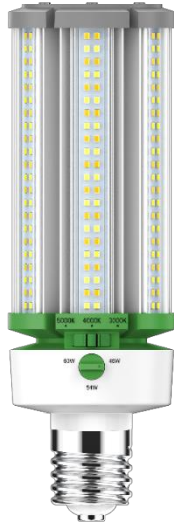

LED LOC-CL-MWMCCT Corn Light Series

18W / 27W / 36W

E26 base

45W / 54W / 63W

E39 base

63W / 80W / 100W

E39 base

FEATURES

- Default Wattage is the highest wattage
 - 36W
 - 63W
 - 100W
- Default CCT: 5,000K
- IP42 rated
- No fans or moving parts providing increased reliability
- No lead or mercury
- 50,000 hours lifetime

SUITABLE APPLICATIONS

- Parking decks
- Auto dealerships
- High masts
- Housing complexes
- Shopping malls
- Parks and Recreational areas

CONSTRUCTION:

Extruded aluminum alloy to be more conductive to heat dissipation with PC cover. Temperature sensor.