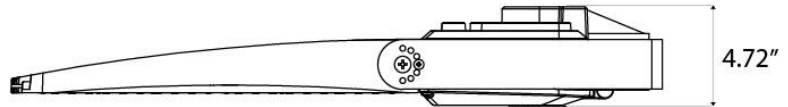

MEASUREMENTS

75W / 100W / 120W / 150W

160W / 200W / 240W / 320W

MODEL	QUANTITY	WEIGHT	UPC CODE
LOC-RGAL-MW(75/100/120/150)50KD-T3LV	1	8.25lbs	00810050941327
LOC-RGAL-MW(160/200/240/320)50KD-T3LV	1	15.25lbs	00810050941723
LOC-RGAL-MW(75/100/120/150)50KD-T3HV	1	8.25lbs	00810050942782
LOC-RGAL-MW(160/200/240/320)50KD-T3HV	1	15.25lbs	00810050942775
LOC-RGAL-MW(75/100/120/150)MCCT(30/40/50)D-T3LV	1	8.25lbs	00810050941709
LOC-RGAL-MW(160/200/240/320)MCCT(30/40/50)D-T3LV	1	15.25lbs	00810050942768