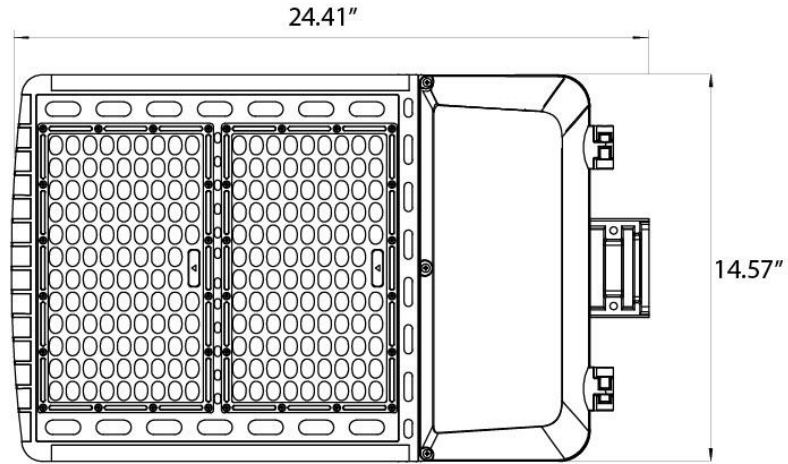

MEASUREMENTS

75W / 100W / 120W / 150W

160W / 200W / 240W / 320W

MODEL	QUANTITY	WEIGHT	UPC CODE
LOC-RGAL-MW(75/100/120/150)50KD-T3LV	1	8.25lbs	00810050941327
LOC-RGAL-MW(160/200/240/320)50KD-T3LV	1	15.25lbs	00810050941723
LOC-RGAL-MW(75/100/120/150)50KD-T3HV	1	8.25lbs	00810050942782
LOC-RGAL-MW(160/200/240/320)50KD-T3HV	1	15.25lbs	00810050942775
LOC-RGAL-MW(75/100/120/150)MCCT(30/40/50)D-T3LV	1	8.25lbs	00810050941709
LOC-RGAL-MW(160/200/240/320)MCCT(30/40/50)D-T3LV	1	15.25lbs	00810050942768