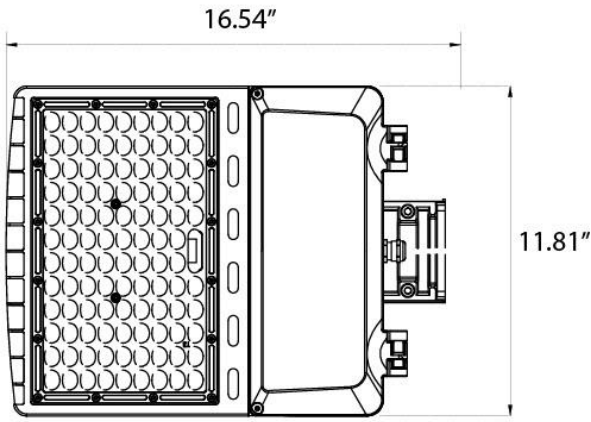

MEASUREMENTS

75W / 100W / 120W / 150W

160W / 200W / 240W / 320W

MODEL	QUANTITY	WEIGHT	UPC CODE
LOC-RGAL-MW(75/100/120/150)50KD-T3LV	1	8.25lbs	00810050941327
LOC-RGAL-MW(160/200/240/320)50KD-T3LV	1	15.25lbs	00810050941723
LOC-RGAL-MW(75/100/120/150)50KD-T3HV	1	8.25lbs	00810050942782
LOC-RGAL-MW(160/200/240/320)50KD-T3HV	1	15.25lbs	00810050942775
LOC-RGAL-MW(75/100/120/150)MCCT(30/40/50)D-T3LV	1	8.25lbs	00810050941709
LOC-RGAL-MW(160/200/240/320)MCCT(30/40/50)D-T3LV	1	15.25lbs	00810050942768