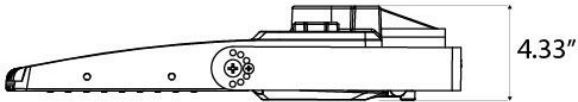

MEASUREMENTS

75W / 100W / 120W / 150W

160W / 200W / 240W / 320W

MODEL	QUANTITY	WEIGHT	UPC CODE
LOC-RGAL-MW(75/100/120/150)50KD-T3LV	1	8.25lbs	00810050941327
LOC-RGAL-MW(160/200/240/320)50KD-T3LV	1	15.25lbs	00810050941723
LOC-RGAL-MW(75/100/120/150)50KD-T3HV	1	8.25lbs	00810050942782
LOC-RGAL-MW(160/200/240/320)50KD-T3HV	1	15.25lbs	00810050942775
LOC-RGAL-MW(75/100/120/150)MCCT(30/40/50)D-T3LV	1	8.25lbs	00810050941709
LOC-RGAL-MW(160/200/240/320)MCCT(30/40/50)D-T3LV	1	15.25lbs	00810050942768