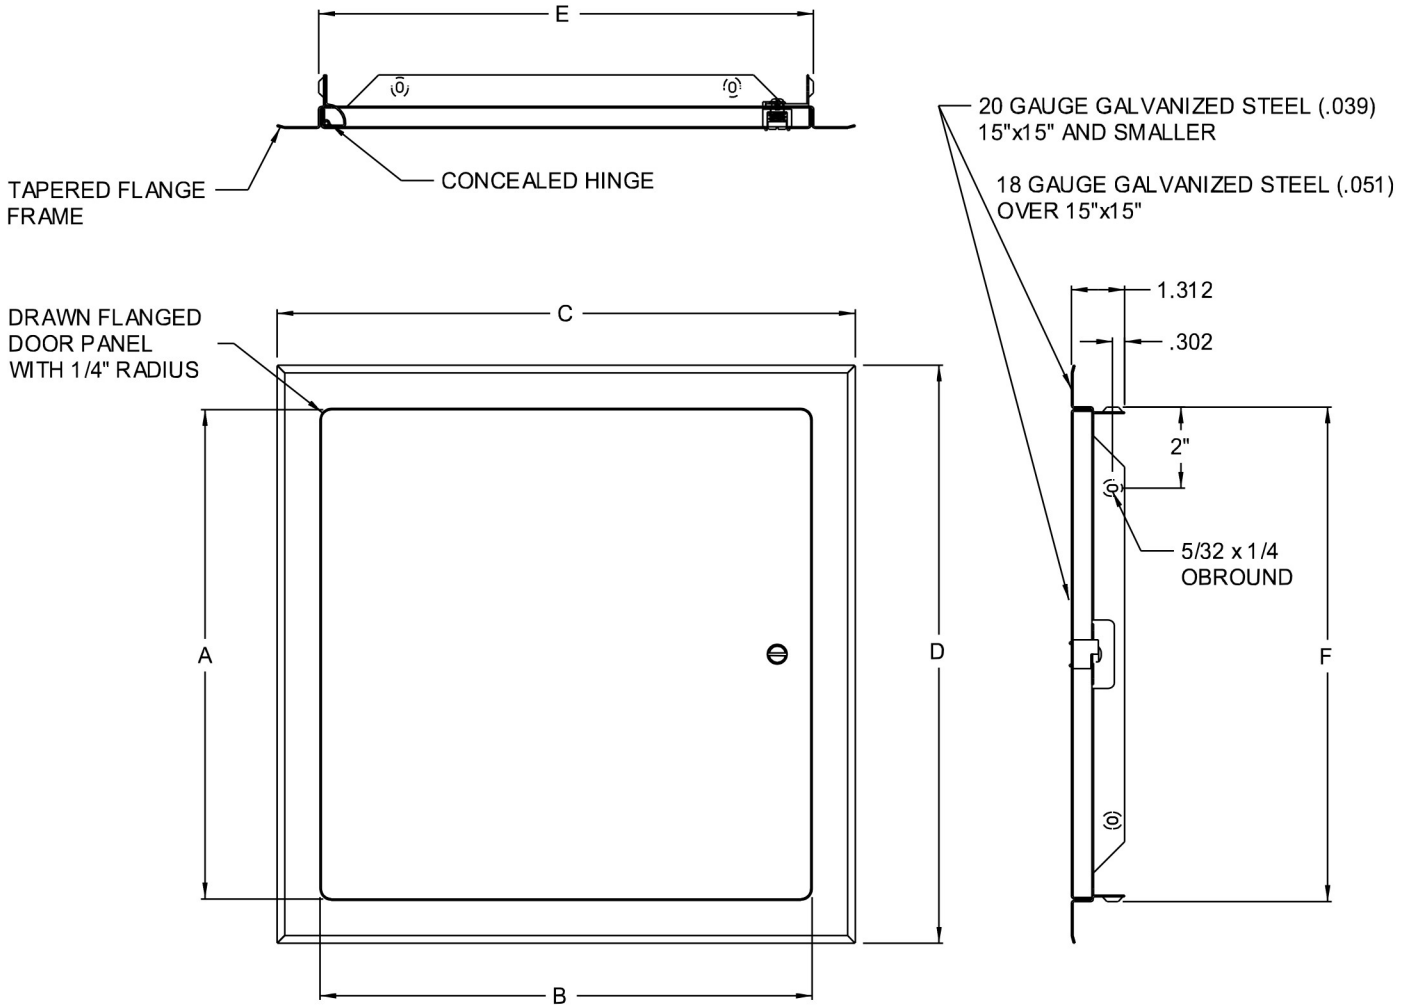

QTY.	NOMINAL SIZE	A	B	C	D	E	F	LOCK QTY
	6 x 6 (152 x 152)	6.046 (154)	6.046 (154)	8.250 (210)	8.250 (210)	6.204 (158)	6.204 (158)	1
	8 x 8 (203 x 203)	8.046 (204)	8.046 (204)	10.250 (260)	10.250 (260)	8.204 (208)	8.204 (208)	1
	12 x 12 (305 x 305)	12.046 (306)	12.046 (306)	14.250 (362)	14.250 (362)	12.204 (310)	12.204 (310)	1
	15 x 15 (381 x 381)	15.046 (382)	15.046 (382)	17.250 (438)	17.250 (438)	15.204 (386)	15.204 (386)	1
	18 x 18 (457 x 457)	18.046 (458)	18.046 (458)	20.250 (514)	20.250 (514)	18.204 (462)	18.204 (462)	1
	24 x 24 (610 x 610)	24.046 (611)	24.046 (611)	26.250 (667)	26.250 (667)	24.204 (615)	24.204 (615)	2

STANDARD FEATURES:

SLOTTED SCREW DRIVER OPERATED CAM LATCH; GALVANIZED STEEL; WHITE BAKED ENAMEL FINISH

LOCK OPTIONS:

- CYLINDER LOCK AND KEY
- ALLEN HEAD CAM LATCH
- SPANNER HEAD CAM LATCH
- TORX HEAD CAM LATCH