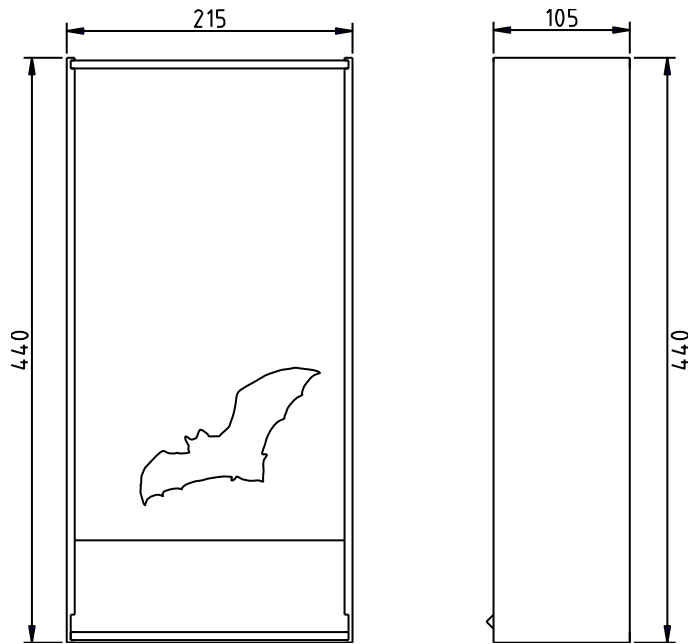

The Nestbox Company Ltd.
Eastcote House (+44)1675 442299
Eastcote info@nestbox.co.uk
Solihull, W. Mids. www.nestbox.co.uk
B92 0HS, UK

Integrated Eco Bat Box

SKU: B11EBZZZ

Construction: Recycled plastic shell; FSC® wood OSB roost chamber

Options: Brick (B11EBRZZ), Black (B11EBLZZ) or Green (B11EBGRZZ) coloured front panel. Brick and green front panels have bat silhouette.

Usage: Provides bats with a permanent roost site when installed in new build or renovated properties.

Crevice roost chamber provides roost space for crevice dwelling bats such as Common Pipistrelle, Soprano Pipistrelle and Barbastelle's. Cavity roost chamber suitable for cavity-dwelling bats including Brown Long-Eared, Daubenton's, Natterer's, Bechstein's, Grey Long-Eared, Whiskered, Brandt's and Nathusius' Pipistrelle bats.

Maintenance: Integrated Eco Bat Box is maintenance free as droppings fall out of base. Recycled plastic shell is UV stabilized requiring no treatment.

Installation: Can be built into or retrofitted within brickwork, stonework, timber cladding or external insulation.

Corporate Member
Bat Conservation Trust

Certified FSC® Mix
NC-COC-005535GC

© The Nestbox Company Ltd. 2019