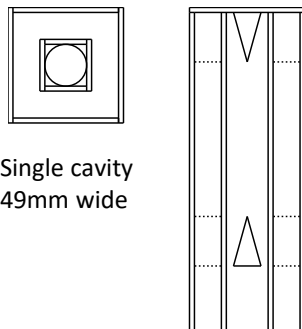

Corporate Member
Bat Conservation Trust

Certified FSC® Mix
NC-COC-005535GC

© The Nestbox Company Ltd. 2019

Cavity roost chamber

Single cavity
49mm wide

Crevice roost chamber

Two parallel
crevices
20mm wide

4m, 5m or 6m pole
O.D. 76mm

Pole and base plate set in
concrete/hardcore footings.
Depth dependent on ground
conditions.