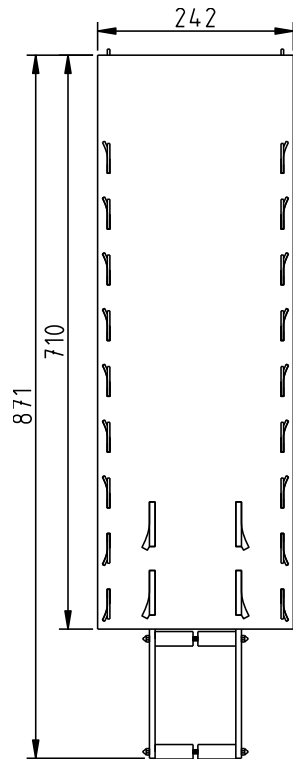

Eco Rocket Bat Box

SKU:B1ERBZZZZ

Construction: Recycled plastic shell; FSC® wood OSB roost chamber

Options: Cavity or crevice roost chamber
4m, 5m or 6m pole

Usage: Provides bats with a roost site when there is no suitable building or tree on which to mount a bat box. Ideal for use in mitigation projects.

Maintenance: Eco Rocket Bat Box is maintenance free as droppings fall out of base. Recycled plastic shell is UV stabilized requiring no treatment.

Installation: Pole and base plate set into concrete /hardcore to a suitable depth depending on ground conditions.

Corporate Member
Bat Conservation Trust

Certified FSC® Mix
NC-COC-005535GC

© The Nestbox Company Ltd. 2019

Cavity roost chamber

Single cavity
49mm wide

Crevice roost chamber

Two parallel
crevices
20mm wide

4m, 5m or 6m pole
O.D. 76mm

Pole and base plate set in
concrete/hardcore footings.
Depth dependent on ground
conditions.