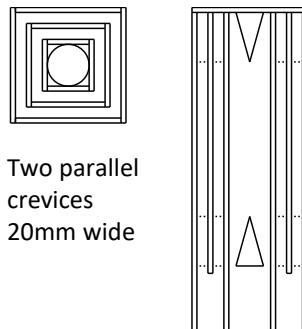

Corporate Member
Bat Conservation Trust

Certified FSC® Mix
NC-COC-005535GC

© The Nestbox Company Ltd. 2019

Cavity roost chamber

Single cavity
49mm wide

Crevice roost chamber

Two parallel
crevices
20mm wide

4m, 5m or 6m pole
O.D. 76mm

Pole and base plate set in
concrete/hardcore footings.
Depth dependent on ground
conditions.