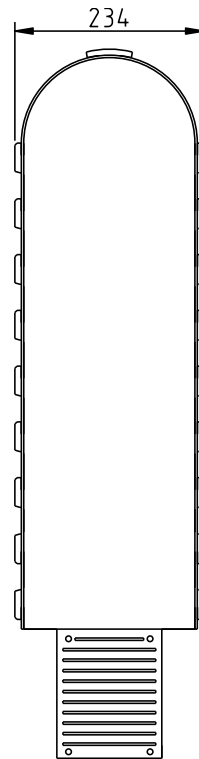

Eco Rocket Bat Box

SKU:B1ERBZZZZ

Construction: Recycled plastic shell; FSC® wood OSB roost chamber

Options: Cavity or crevice roost chamber
4m, 5m or 6m pole

Usage: Provides bats with a roost site when there is no suitable building or tree on which to mount a bat box. Ideal for use in mitigation projects.

Corporate Member
Bat Conservation Trust

Certified FSC® Mix
NC-COC-005535GC

© The Nestbox Company Ltd. 2019

Cavity roost chamber

Single cavity
49mm wide

Crevice roost chamber

Two parallel
crevices
20mm wide

4m, 5m or 6m pole
O.D. 76mm

Pole and base plate set in
concrete/hardcore footings.
Depth dependent on ground
conditions.