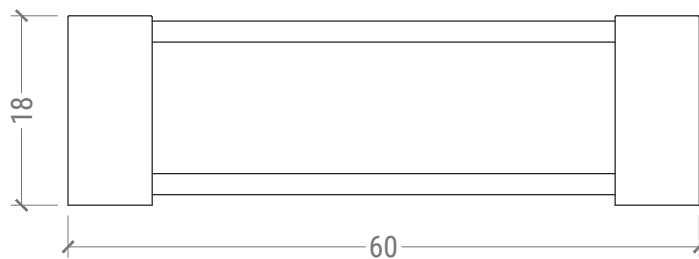

JOSH GREENE FOR DOWEL

YOSEMITE TABLE

DIMENSIONS

60" W • 60" D • 18" H

RETAIL PRICE

\$5,000

OAK FINISHES

OR PAINTED A COLOR OF YOUR CHOICE

-  WHITEWASH
-  CERUSED
-  BROWN
-  ZEBRA
-  GREY
-  EBONY

LEAD TIME

8-10 WEEKS

DOWEL

HELP@DOWEL.FURNITURE | 917 • 979 • 9298 | WWW.DOWELFURNITURECOMPANY.COM