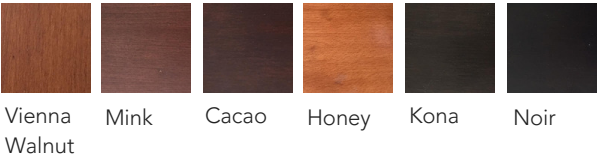

617-684-5936
help@dowel.furniture
www.dowelfurniturecompany.com

Material

Maple Frame

Dimensions

Overall Dims: 23W x 26D x 33H
Seat Dims: 21.5W x 19D x 19H
Arm Height: N/A

Fabric and Finish

6 finish options (see below)
60 fabric options offered
COM: 3 yds body, 1.5 yds cushion
Fabric protection: \$20 / yd upcharge

Vaughn Side Chair

**DUNCAN
HUGHES**
for
DOWEL

This chair is all about softness and curves at every angle. Meant for long dinners and conversation with close friends and family. The loose seat cushion is both practical and unexpected - keep it the same fabric as the chair, or highlight it by using a contrasting fabric.