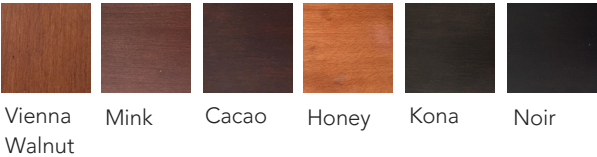

617-684-5936
help@dowel.furniture
www.dowelfurniturecompany.com

Material

Maple Frame

Dimensions

Overall Dims: 23W x 24D x 32H
Seat Dims: 21W x 18.5D x 19H
Arm Height: 28.25H

Fabric and Finish

6 finish options (see below)
60 fabric options offered
COM: 2 yds for solids
Fabric protection: \$20 / yd upcharge

Steinbeck Arm Chair

A desire for clear simplicity, strong lines, and beauty that is more than skin deep inspired this classically proportioned chair. As straightforward as it is graceful, this chair represents the moment that form meets function. Long and lavish gold sabots connect to warm woods and luxurious fabric.