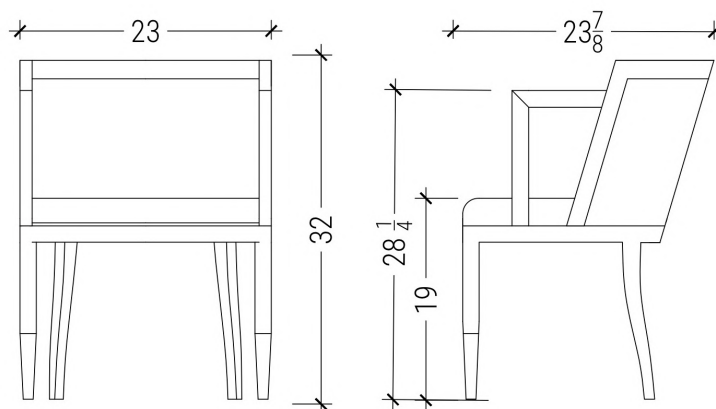

DUNCAN
HUGHES
for
DOWEL

STEINBECK CHAIR

DIMENSIONS

23" W • 24" D • 32" H • 21" SW • 19" SH • 28.25" AH, arm height adjustable

RETAIL PRICE

\$1,250.00

FINISHES

OR PAINTED A COLOR OF YOUR CHOICE

-  VIENNA WALNUT
-  MINK
-  CACAO
-  HONEY
-  KONA
-  NOIR

COM / COL REQUIRED

FABRIC - 3 YDS
LEATHER - 54 SF

LEAD TIME

8-10 WEEKS

DOWEL