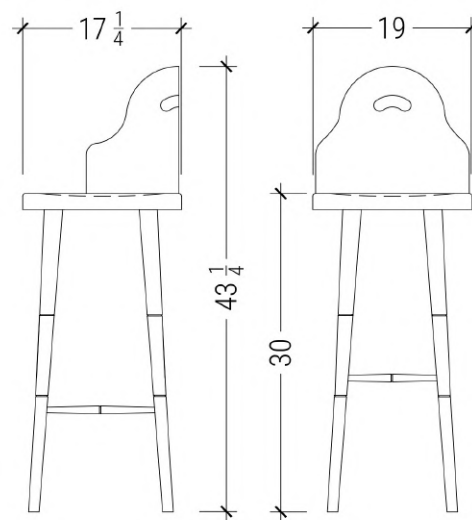

COM / COL REQUIRED

FABRIC - N/A
LEATHER - N/A

LEAD TIME

8-10 WEEKS

DOWEL