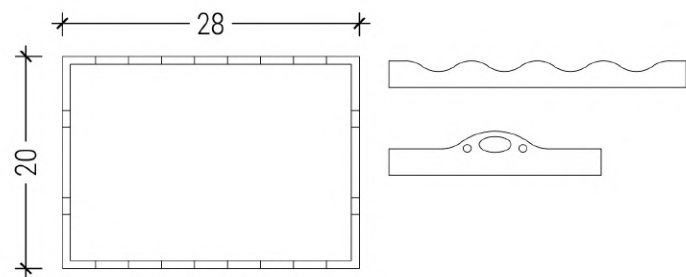

Mally Skok for DOWEL

SCALLOP TRAY

DIMENSIONS

20" W • 28" D • 2.5" H

RETAIL PRICE

\$300.00

OAK FINISHES

OR PAINTED A COLOR OF YOUR CHOICE