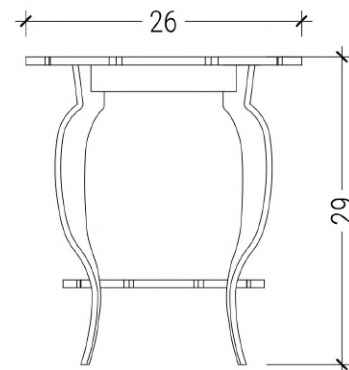

COM / COL REQUIRED

FABRIC - N/A
LEATHER - N/A

LEAD TIME

8-10 WEEKS

DOWEL