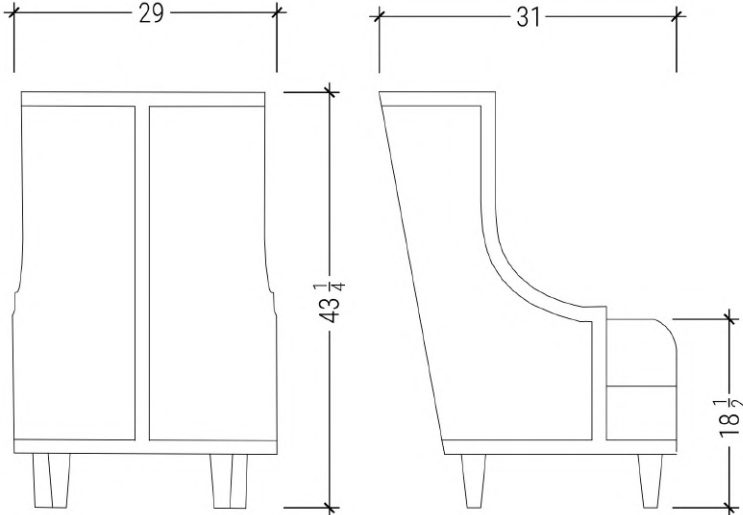

ROYALE WING CHAIR

DIMENSIONS

29" W • 31" D • 43.25" H • 24.5" SW • 18.5" SH

RETAIL PRICE

\$3,700.00

FINISHES

OR PAINTED A COLOR OF YOUR CHOICE

- INCREDIBLE WHITE
- MINDFUL GRAY
- BUNGLEHOUSE BLUE
- PEPPERY
- NATURAL OAK
- CERUSED OAK

COM / COL REQUIRED

FABRIC - 9 YDS
LEATHER - 162 SF

LEAD TIME

8-10 WEEKS

DOWEL