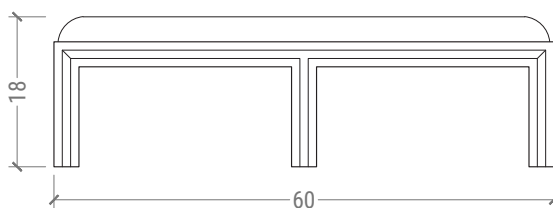

JOSH GREENE FOR DOWEL

PRESIDIO BENCH

SMALL

DIMENSIONS

60" W • 16" D • 18" H

RETAIL PRICE

\$2,700

OAK FINISHES

OR PAINTED A COLOR OF YOUR CHOICE

-  WHITEWASH
-  CERUSED
-  BROWN
-  ZEBRA
-  GREY
-  EBONY

COM / COL REQUIRED

FABRIC - 2 YDS
LEATHER - 36 SF

LEAD TIME

8-10 WEEKS