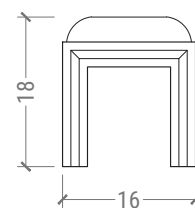

JOSH GREENE FOR DOWEL

PRESIDIO BENCH

SMALL

DIMENSIONS

60" W • 16" D • 18" H

RETAIL PRICE

\$2,700

OAK FINISHES

OR PAINTED A COLOR OF YOUR CHOICE

-  WHITEWASH
-  CERUSED
-  BROWN
-  ZEBRA
-  GREY
-  EBONY

COM / COL REQUIRED

FABRIC - 2 YDS
LEATHER - 36 SF

LEAD TIME

8-10 WEEKS