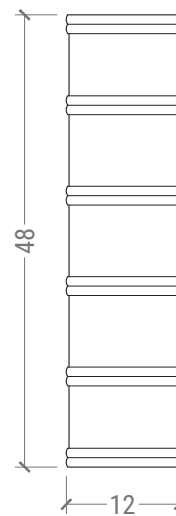

RETAIL PRICE

$2,085