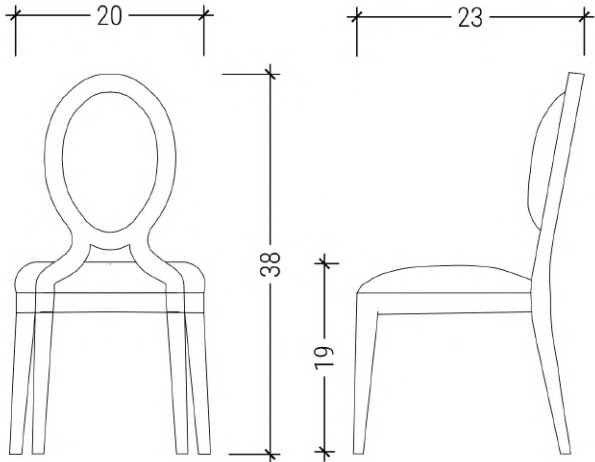

PARISIENNE CHAIR

SIDE

DIMENSIONS

20" W • 23" D • 38" H • 19" SH

RETAIL PRICE

\$1,250.00

FINISHES

OR PAINTED A COLOR OF YOUR CHOICE

- INCREDIBLE WHITE
- MINDFUL GRAY
- GRAYS HARBOR
- BUNGLEHOUSE BLUE
- PEPPERY
- NATURAL OAK
- CERUSED OAK

COM / COL REQUIRED

FABRIC - 2.5 YDS
LEATHER - 45 SF

LEAD TIME

8-10 WEEKS

DOWEL