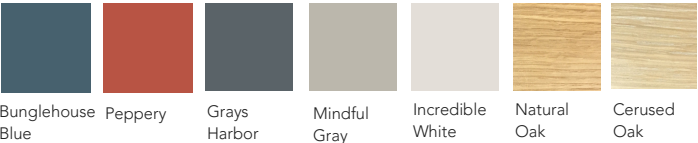

617-684-5936
help@dowel.furniture
www.dowelfurniturecompany.com

Material

Maple / Oak Frame

Dimensions

Overall Dims: 20W x 23D x 38H
Seat Dims: 20W x 17.5D x 19H

Fabric and Finish

7 finish options (see below)
Over 60 fabric options offered
COM: 2 yds for solids
Fabric protection: included on graded fabrics