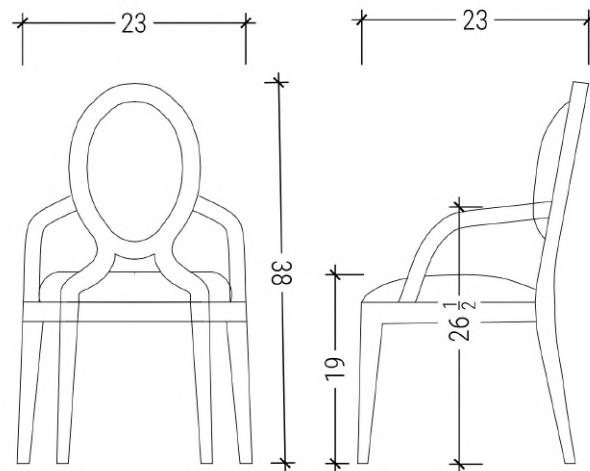

PARISIENNE CHAIR

ARM

DIMENSIONS

23" W • 23" D • 38" H • 20" SW • 19" SH • 26.5" AH

RETAIL PRICE

\$1,350.00

FINISHES

OR PAINTED A COLOR OF YOUR CHOICE

- INCREDIBLE WHITE
- MINDFUL GRAY
- GRAYS HARBOR
- BUNGLEHOUSE BLUE
- PEPPERY
- NATURAL OAK
- CERUSED OAK

COM / COL REQUIRED

FABRIC - 2.5 YDS
LEATHER - 45 SF

LEAD TIME

8-10 WEEKS

DOWEL