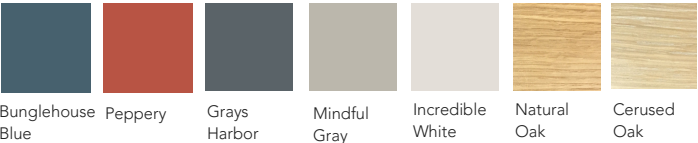

## Material

Maple / Oak Frame

## Fabric and Finish

7 finish options (see below)  
 Over 60 fabric options offered  
 COM: 2 yds for solids  
 Fabric protection: included on graded fabrics