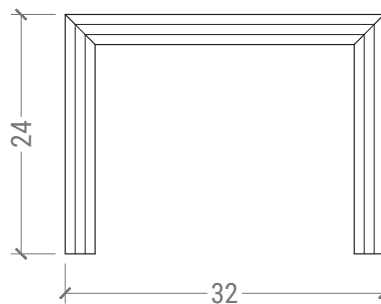

OAK FINISHES

OR PAINTED A COLOR OF YOUR CHOICE

- WHITEWASH
- CERUSED
- BROWN
- ZEBRA
- GREY
- EBONY

LEAD TIME

8-10 WEEKS

DOWEL