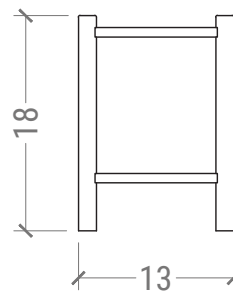

OAK FINISHES

OR PAINTED A COLOR OF YOUR CHOICE

- WHITEWASH
- CERUSED
- BROWN
- ZEBRA
- GREY
- EBONY

LEAD TIME

8-10 WEEKS

DOWEL