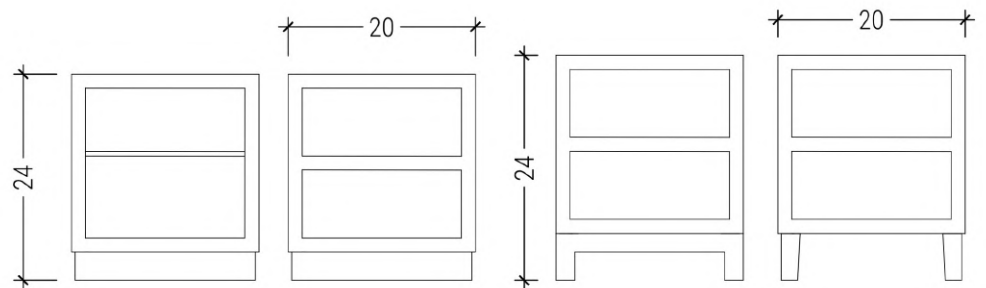

MARRAKESH SIDE TABLE

DIMENSIONS

20" W • 19" D • 24" H

RETAIL PRICE

\$1,000.00

FINISHES

OR PAINTED A COLOR OF YOUR CHOICE

- INCREDIBLE WHITE
- MINDFUL GRAY
- GRAYS HARBOR
- BUNGLEHOUSE BLUE
- PEPPERY
- NATURAL OAK
- CERUSED OAK