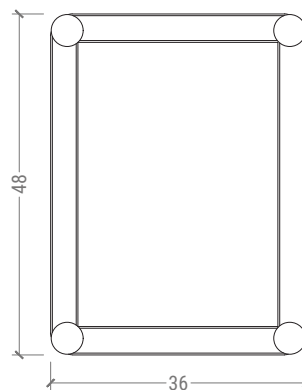

JOSH GREENE FOR DOWEL

MANILA MIRROR

SMALL

DIMENSIONS

36" W • 48" D

RETAIL PRICE

\$2,350

OAK FINISHES

OR PAINTED A COLOR OF YOUR CHOICE

-  WHITEWASH
-  CERUSED
-  BROWN
-  ZEBRA
-  GREY
-  EBONY

LEAD TIME

8-10 WEEKS

DOWEL