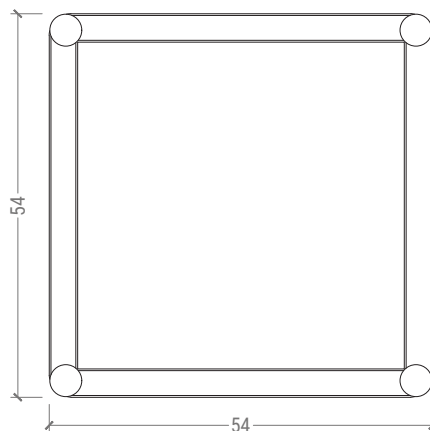

JOSH GREENE FOR DOWEL

MANILA MIRROR

LARGE

DIMENSIONS

54" W • 54" D

RETAIL PRICE

\$2,700

OAK FINISHES

OR PAINTED A COLOR OF YOUR CHOICE

-  WHITEWASH
-  CERUSED
-  BROWN
-  ZEBRA
-  GREY
-  EBONY

LEAD TIME

8-10 WEEKS

DOWEL