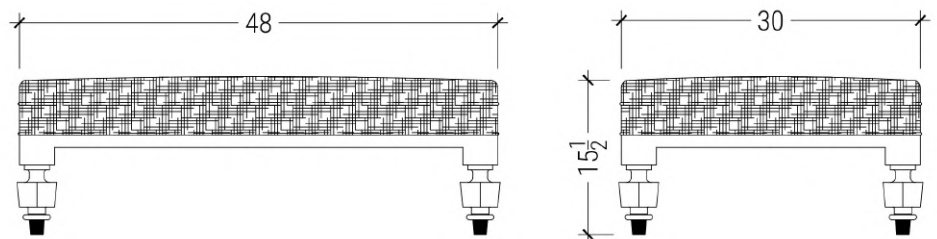

Mally Skok for DOWEL

LOTS ROAD OTTOMAN

LARGE

DIMENSIONS

48" W • 30" D • 15.5" H

RETAIL PRICE

\$1,100.00

OAK FINISHES

COM / COL REQUIRED

FABRIC - 4 YDS
LEATHER - 72 SF

LEAD TIME

8-10 WEEKS

DOWEL