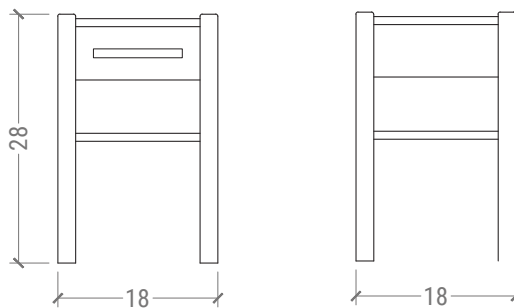

OAK FINISHES

OR PAINTED A COLOR OF YOUR CHOICE

- WHITEWASH
- CERUSED
- BROWN
- ZEBRA
- GREY
- EBONY

LEAD TIME

8-10 WEEKS

DOWEL