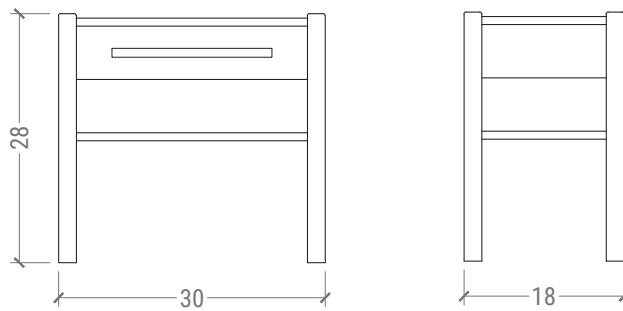

JOSH GREENE FOR DOWEL

LOMBARDY NIGHTSTAND

LARGE

DIMENSIONS

30" W • 18" D • 28" H

RETAIL PRICE

\$2,000

OAK FINISHES

OR PAINTED A COLOR OF YOUR CHOICE

-  WHITEWASH
-  CERUSED
-  BROWN
-  ZEBRA
-  GREY
-  EBONY

LEAD TIME

8-10 WEEKS

DOWEL