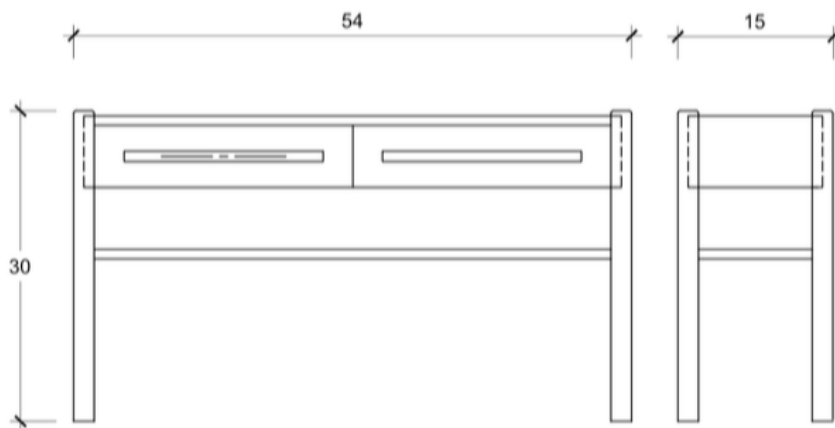

JOSH GREENE FOR DOWEL

LOMBARDY CONSOLE

DIMENSIONS

54" W • 15" D • 30" H

LIST PRICE

\$2,750.00

OAK FINISHES

OR PAINTED A COLOR OF YOUR CHOICE

-  WHITEWASH
-  CERUSED
-  BROWN
-  ZEBRA
-  GREY
-  EBONY

COM / COL REQUIRED

FABRIC - N/A
LEATHER - N/A

LEAD TIME

8-10 WEEKS

DOWEL