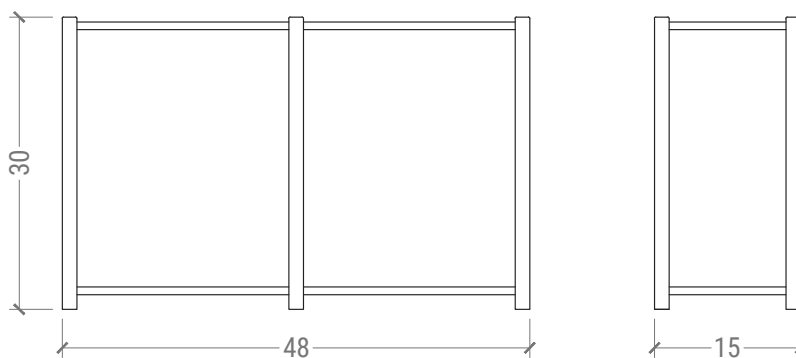

OAK FINISHES

OR PAINTED A COLOR OF YOUR CHOICE

- WHITEWASH
- CERUSED
- BROWN
- ZEBRA
- GREY
- EBONY