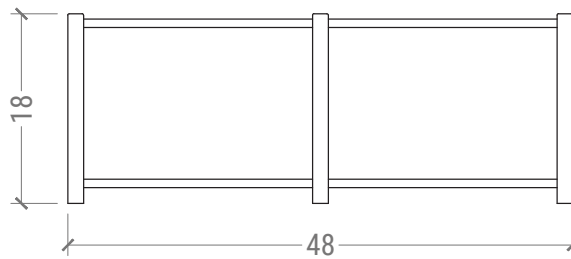

JOSH GREENE FOR DOWEL

LOMA COFFEE TABLE

SMALL

DIMENSIONS

48" W • 20" D • 18" H

RETAIL PRICE

\$2,000

OAK FINISHES

OR PAINTED A COLOR OF YOUR CHOICE

-  WHITEWASH
-  CERUSED
-  BROWN
-  ZEBRA
-  GREY
-  EBONY

LEAD TIME

8-10 WEEKS

DOWEL

HELP@DOWEL.FURNITURE | 917 • 979 • 9298 | WWW.DOWELFURNITURECOMPANY.COM