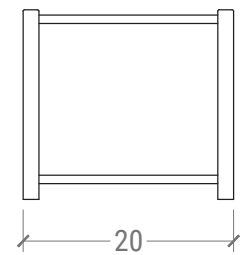

OAK FINISHES

OR PAINTED A COLOR OF YOUR CHOICE

- WHITEWASH
- CERUSED
- BROWN
- ZEBRA
- GREY
- EBONY

LEAD TIME

8-10 WEEKS

DOWEL

HELP@DOWEL.FURNITURE | 917 • 979 • 9298 | WWW.DOWELFURNITURECOMPANY.COM