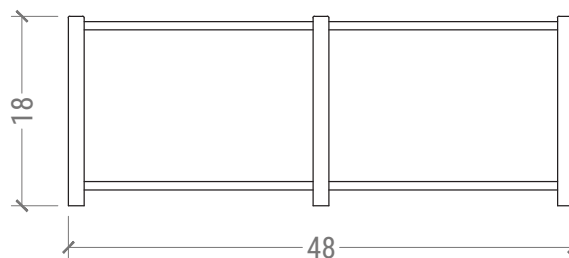

JOSH GREENE FOR DOWEL

LOMA COFFEE TABLE

LARGE

DIMENSIONS

48" W • 48" D • 18" H

RETAIL PRICE

\$2,500

OAK FINISHES

OR PAINTED A COLOR OF YOUR CHOICE

-  WHITEWASH
-  CERUSED
-  BROWN
-  ZEBRA
-  GREY
-  EBONY

LEAD TIME

8-10 WEEKS

DOWEL

HELP@DOWEL.FURNITURE | 917 • 979 • 9298 | WWW.DOWELFURNITURECOMPANY.COM