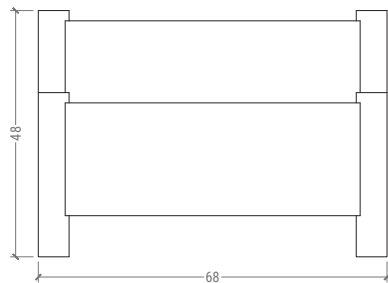

JOSH GREENE FOR DOWEL

LEFTON BED

QUEEN

DIMENSIONS

68" W • 89" D • 48" H

RETAIL PRICE

\$5,850

OAK FINISHES

OR PAINTED A COLOR OF YOUR CHOICE

-  WHITEWASH
-  CERUSED
-  BROWN
-  ZEBRA
-  GREY
-  EBONY

COM / COL REQUIRED

FABRIC - 6 YDS
LEATHER - 108 SF

LEAD TIME

8-10 WEEKS