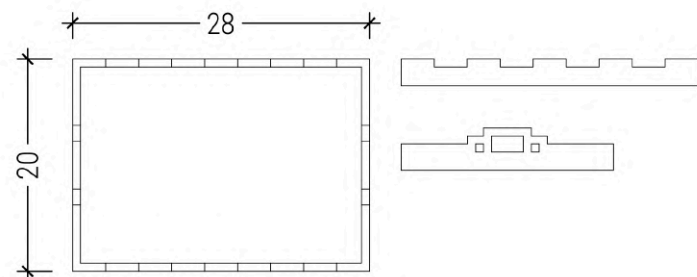

Mally Skok for DOWEL

KEYHOLE TRAY

DIMENSIONS

20" W • 28" D • 2.5" H

RETAIL PRICE

$300.00

OAK FINISHES

OR PAINTED A COLOR OF YOUR CHOICE

COM / COL REQUIRED

FABRIC - N/A
LEATHER - N/A

LEAD TIME

8-10 WEEKS

DOWEL