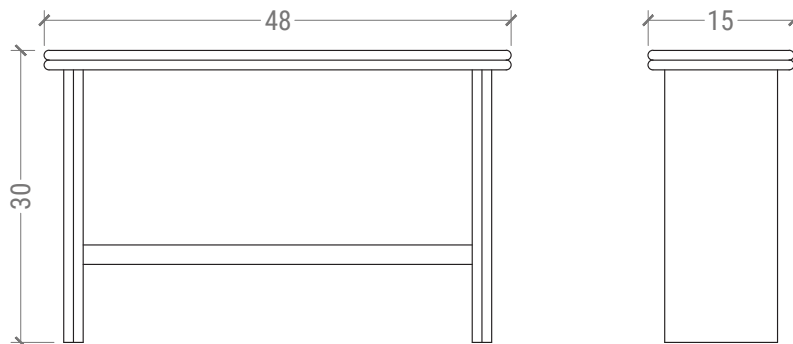

JOSH GREENE FOR DOWEL

KETCHUM CONSOLE

SMALL

DIMENSIONS

48" W • 15" D • 30" H

RETAIL PRICE

\$2,085

OAK FINISHES

OR PAINTED A COLOR OF YOUR CHOICE

-  WHITEWASH
-  CERUSED
-  BROWN
-  ZEBRA
-  GREY
-  EBONY

LEAD TIME

8-10 WEEKS

DOWEL

HELP@DOWEL.FURNITURE | 917 • 979 • 9298 | WWW.DOWELFURNITURECOMPANY.COM