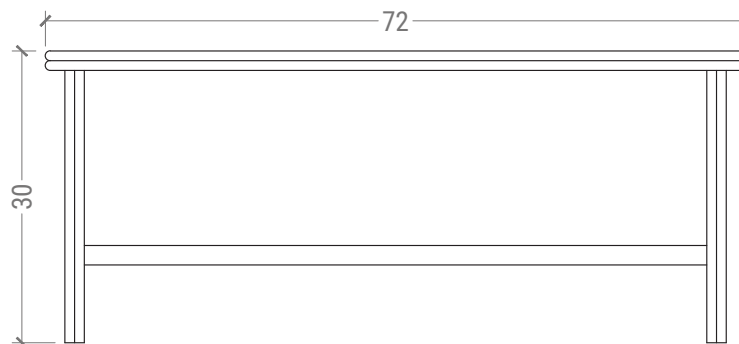

OAK FINISHES

OR PAINTED A COLOR OF YOUR CHOICE

- WHITEWASH
- CERUSED
- BROWN
- ZEBRA
- GREY
- EBONY

LEAD TIME

8-10 WEEKS

DOWEL

HELP@DOWEL.FURNITURE | 917 • 979 • 9298 | WWW.DOWELFURNITURECOMPANY.COM