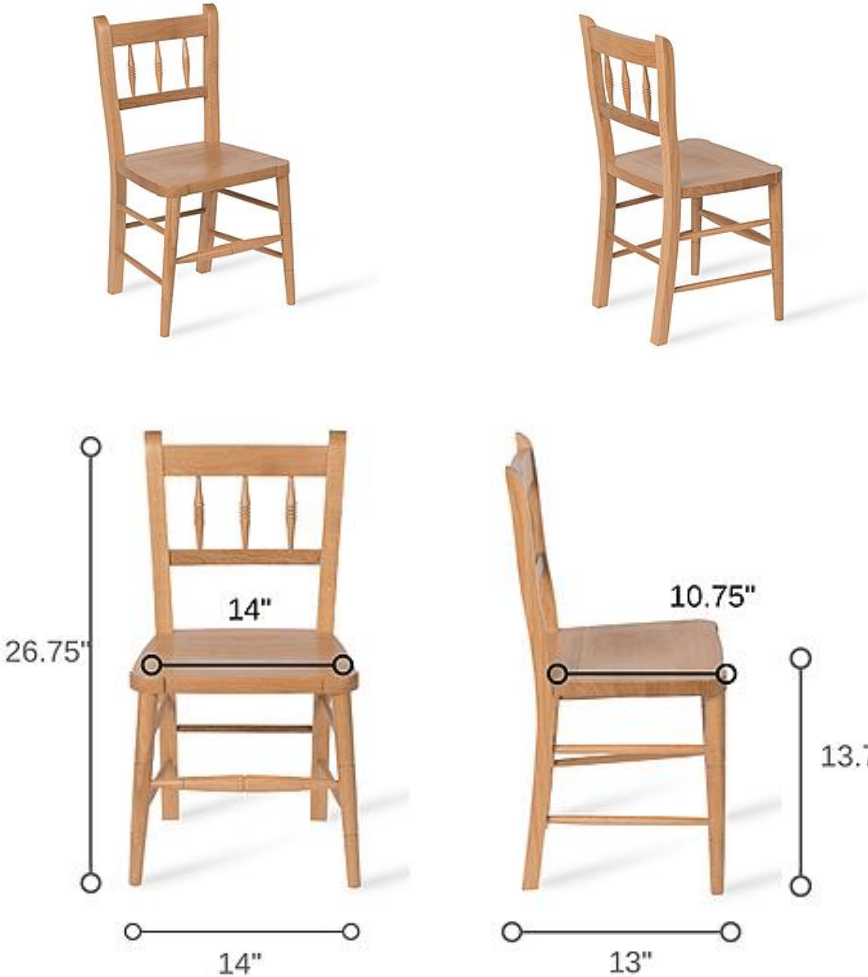

617-685-5936
 help@dowel.furniture
 www.dowelfurniturecompany.com

Materials

Oak Frame

Dimensions

Overall Dims: child size / adult size
 14W x 13D x 26.75H / 17.5W x 20D x 33H
 Seat Dims: child size / adult size
 14W x 10.75D x 13.75H / 17.5W x 17D x 18H

Fabric and Finish

1 stain option and 6 painted options
 Scalloped top and available available to be finished in different options

**Irish
 Child's Chair**

Mally Skok
 for
 DOWEL

I have such a fondness for children’s chairs. To me they evoke the idea of family, and the promise of future generations. I pounce on them when I come across them in antique stores, especially when they are priced just right. I have a little collection of old children’s chairs assembled in front of the fireplace in my family room. I just had to add a version of my favourite one to the collection. - Mally Skok