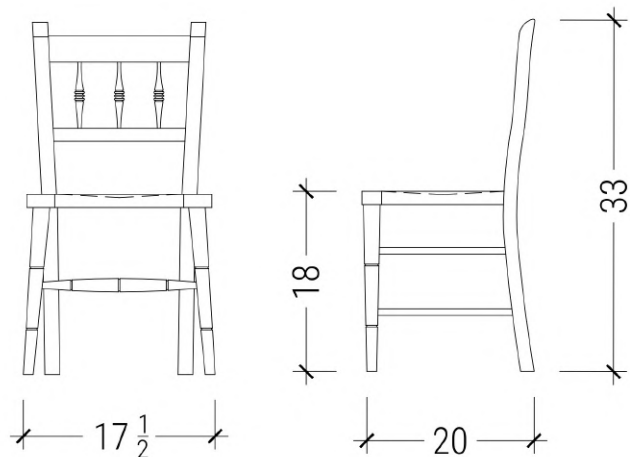

LEAD TIME

8-10 WEEKS