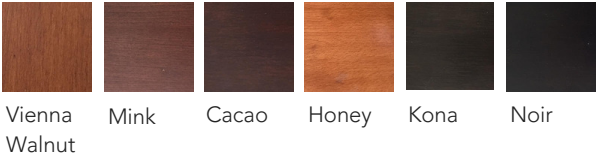

617-684-5936
help@dowel.furniture
www.dowelfurniturecompany.com

Material

Maple frame, glass top, brass accents, mirrored tray

Dimensions

Overall Dims: 32W x 19D x 34.5H

Fabric and Finish

6 finish options (see below)