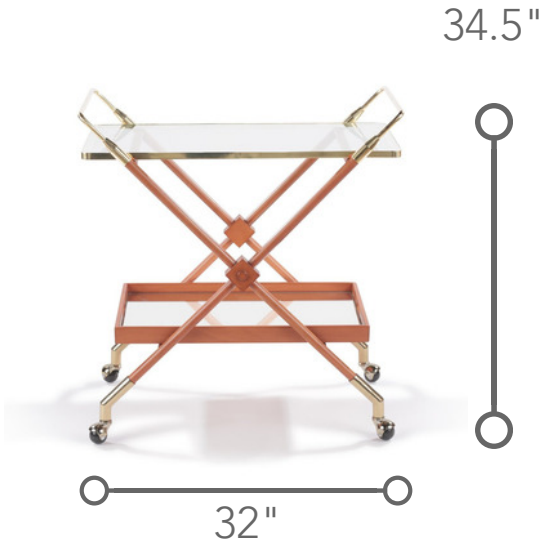

617-684-5936
help@dowel.furniture
www.dowelfurniturecompany.com

Material

Maple frame, glass top, brass accents, mirrored tray

Dimensions

Overall Dims: 32W x 19D x 34.5H

Fabric and Finish

6 finish options (see below)

Hudson Bar Cart

Every piece in this collection is designed to be enjoyed with a cocktail in hand, so designing a bar cart that would facilitate this ideal was a necessity. The style of the piece came easily: lean, sturdy, graceful and cosmopolitan, with plenty of room for your most prized glassware and finest bottles.