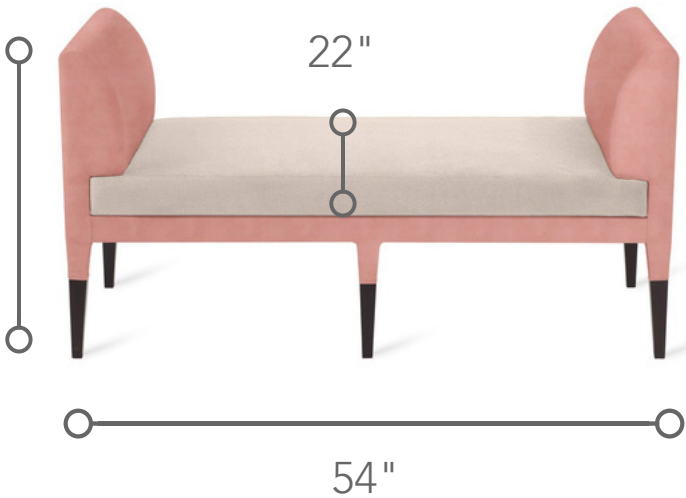

617-684-5936
help@dowel.furniture
www.dowelfurniturecompany.com

Material

Maple Frame

Dimensions

Overall Dims: 54W x 22D x 28H
Seat Dims: 42.2W x 22D x 17H
* can be ordered in a custom width or depth

28"

Fabric and Finish

6 finish options (see below)
60 fabric options offered
COM: 3 yds body, 2 yds cushion
Fabric protection: \$20 / yd upcharge

Hayworth Bench

**DUNCAN
HUGHES**
for
DOWEL

Reminiscent of the glamour of the Hollywood of a bygone era, simplified for modern living. Tailored and contemporary, and uniquely sized to anchor a seating area, become a focal point in an entry hall, or rest comfortably at the foot of a bed.