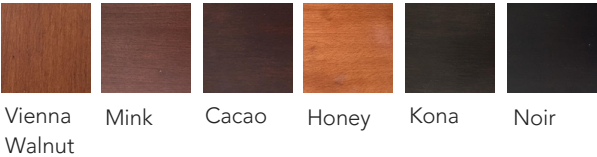

617-684-5936
help@dowel.furniture
www.dowelfurniturecompany.com

Material

Maple Frame

Dimensions

Overall Dims: 54W x 22D x 28H
Seat Dims: 42.2W x 22D x 17H
* can be ordered in a custom width or depth

28"

Fabric and Finish

6 finish options (see below)
60 fabric options offered
COM: 3 yds body, 2 yds cushion
Fabric protection: \$20 / yd upcharge

Hayworth Bench

**DUNCAN
HUGHES**
for
DOWEL

Reminiscent of the glamour of the Hollywood of a bygone era, simplified for modern living. Tailored and contemporary, and uniquely sized to anchor a seating area, become a focal point in an entry hall, or rest comfortably at the foot of a bed.