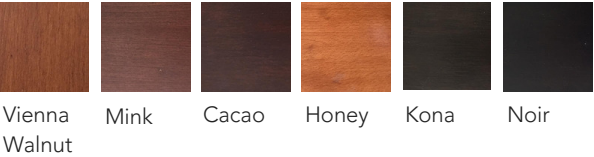

## Material

Maple Frame, brass accents, glass top

## Fabric and Finish

6 finish options (see below)

## Getz Side Table

**DUNCAN  
HUGHES**  
*for*  
**DOWEL**

A well proportioned table with details you might miss at first glance. Gently fluted edges, and spokes of sparkling brass supporting the legs. Lean, strong, and just a little bit dramatic.