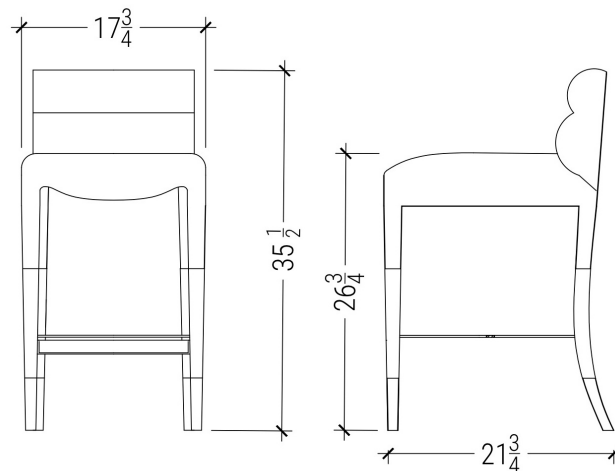

GARDNER STOOL

COUNTER

DIMENSIONS

17.75" W • 21.75" D • 35.5" H • 26.75" SH | set of 3: 2 Crated - 47.5 x 28.5 x 45, 52kg each |

RETAIL PRICE

\$2,000.00

FINISHES

OR PAINTED A COLOR OF YOUR CHOICE

-  VIENNA WALNUT
-  MINK
-  CACAO
-  HONEY
-  KONA
-  NOIR

COM / COL REQUIRED

FABRIC - 2 YDS
LEATHER - 36 SF

LEAD TIME

8-10 WEEKS

DOWEL