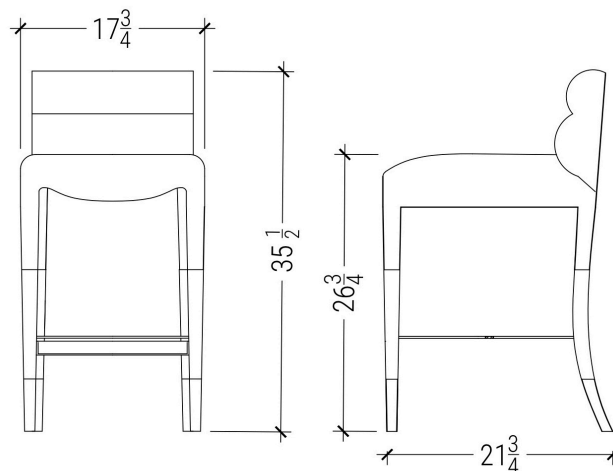

GARDNER STOOL

COUNTER

DIMENSIONS

17.75" W • 21.75" D • 35.5" H • 26.75" SH | set of 3: 2 Crated - 47.5 x 28.5 x 45, 52kg each |

RETAIL PRICE

\$2,000.00

FINISHES

OR PAINTED A COLOR OF YOUR CHOICE

-  VIENNA WALNUT
-  MINK
-  CACAO
-  HONEY
-  KONA
-  NOIR

COM / COL REQUIRED

FABRIC - 2 YDS
LEATHER - 36 SF

DOWEL