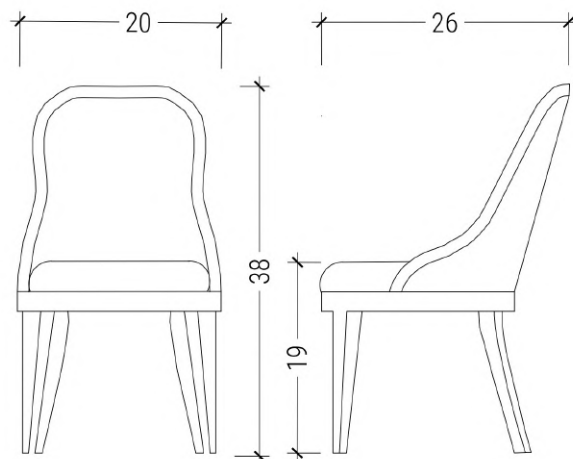

FRENCHIE CHAIR

SIDE

DIMENSIONS

20" W • 26" D • 38" H • 19" SH

RETAIL PRICE

\$1,250.00

FINISHES

OR PAINTED A COLOR OF YOUR CHOICE

- INCREDIBLE WHITE
- MINDFUL GRAY
- GRAYS HARBOR
- BUNGLEHOUSE BLUE
- PEPPERY
- NATURAL OAK
- CERUSED OAK

COM / COL REQUIRED

FABRIC - 3.5 YDS
LEATHER - 63 SF

LEAD TIME

8-10 WEEKS

DOWEL