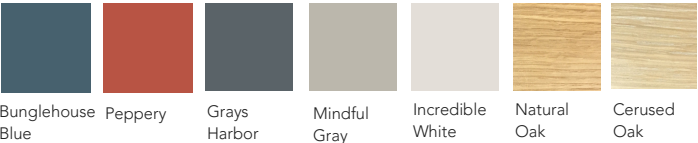

617-684-5936
help@dowel.furniture
www.dowelfurniturecompany.com

Material

Maple / Oak Frame

Dimensions

Overall Dims: 23W x 26D x 38H
Seat Dims: 19.5W x 17.5D x 19H
Arm Height: 24H

Fabric and Finish

7 finish options (see below)
Over 60 fabric options offered
COM: 2.5 yds for solids
Fabric protection: included on graded fabrics